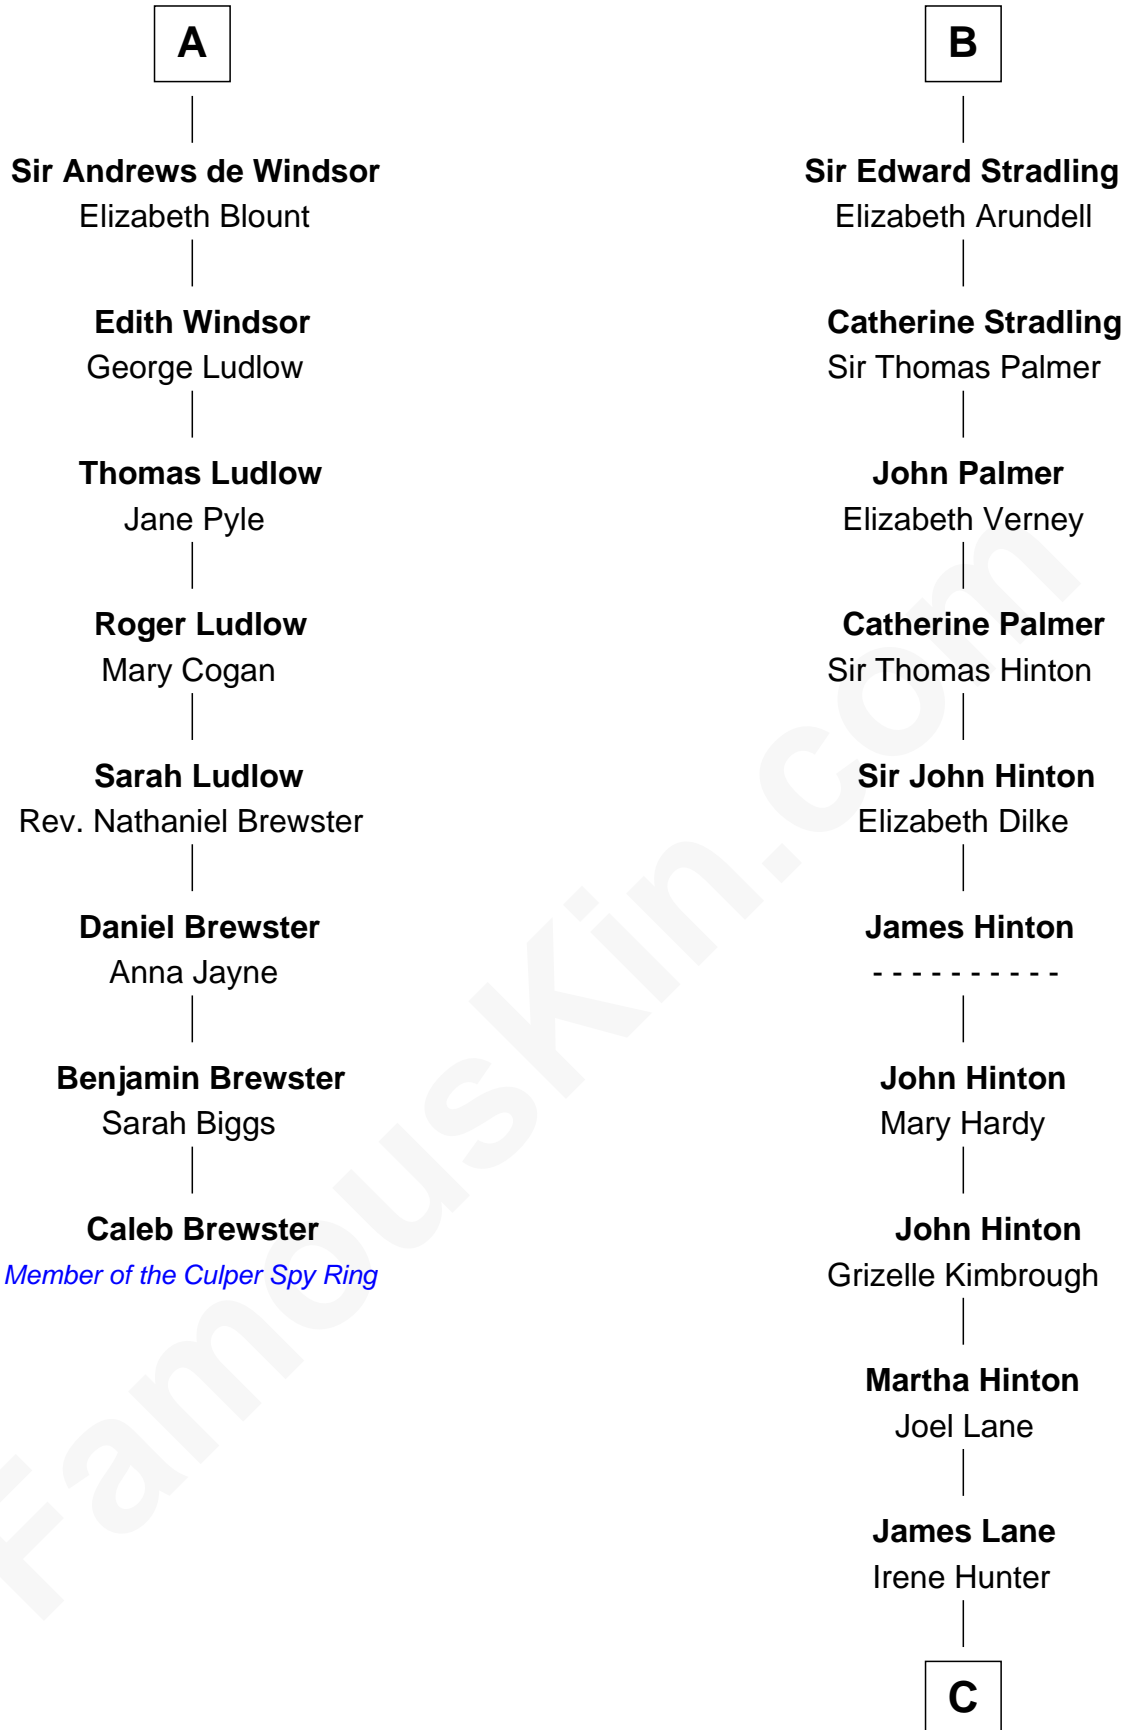

## Relationship Chart of

### Caleb Brewster

*Member of the Culper Spy Ring during the American Revolution*

14th cousin 7 times removed of

**Harper Lee**

*Author of To Kill a Mockingbird*

**C**

—  
**Elizabeth Jane Lane**  
Theophilus Hunter Williams