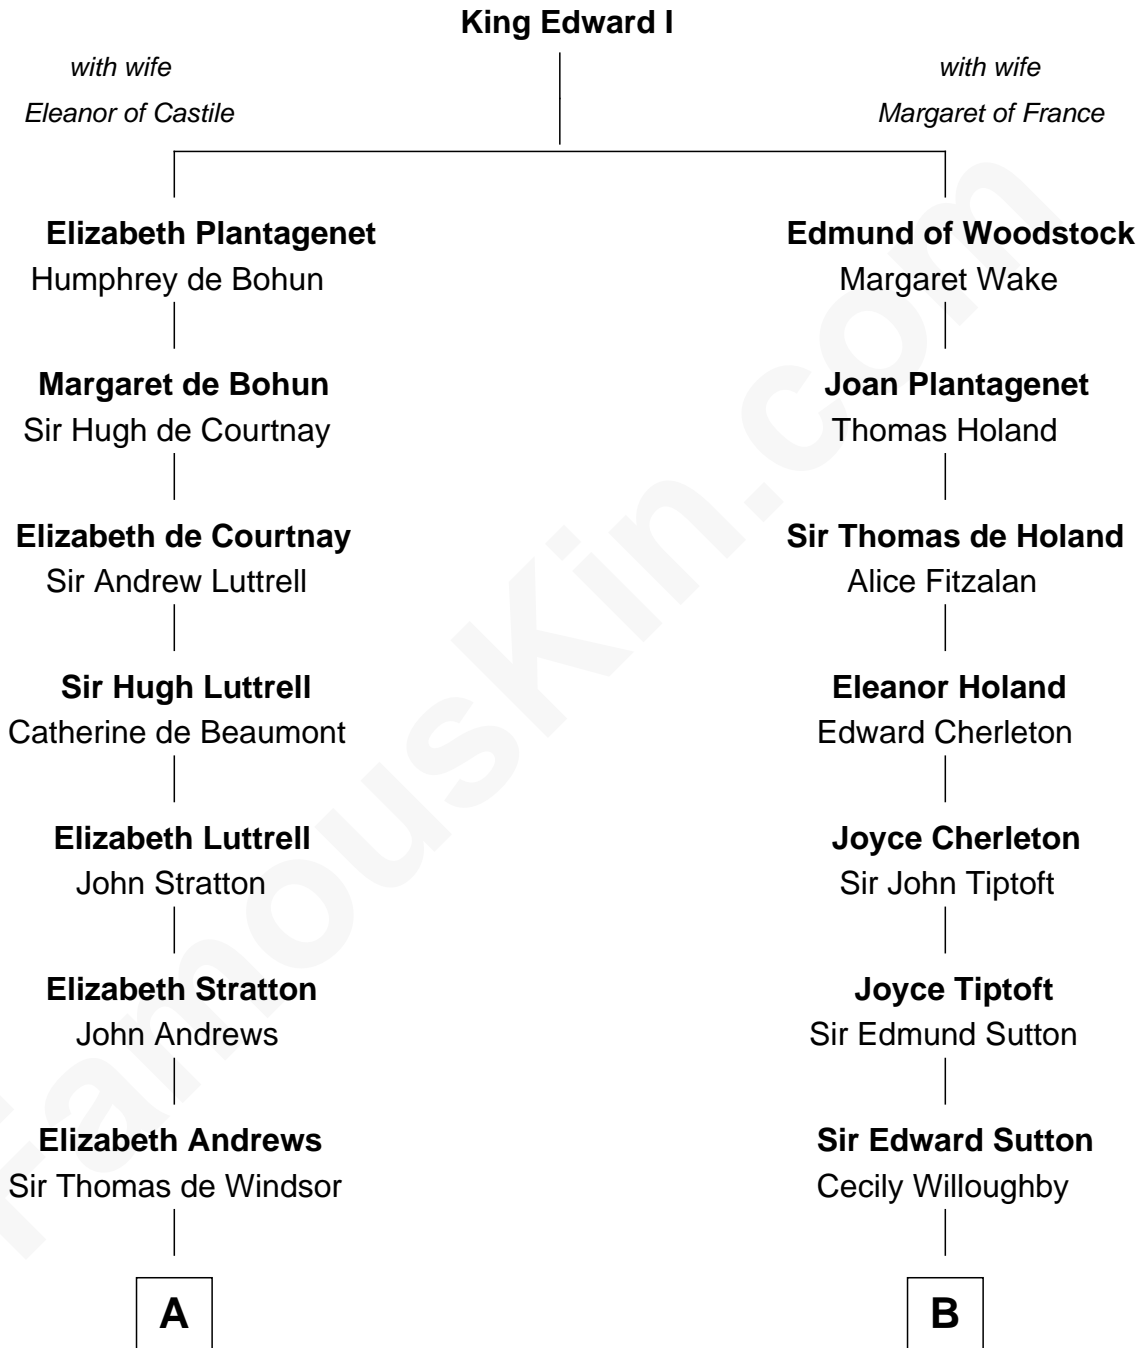

FamousKin.com

Relationship Chart of

Caleb Brewster

Member of the Culper Spy Ring during the American Revolution

14th cousin 7 times removed of

J. K. Simmons
TV and Movie Actor

C

Sedgwick Russell Hazen