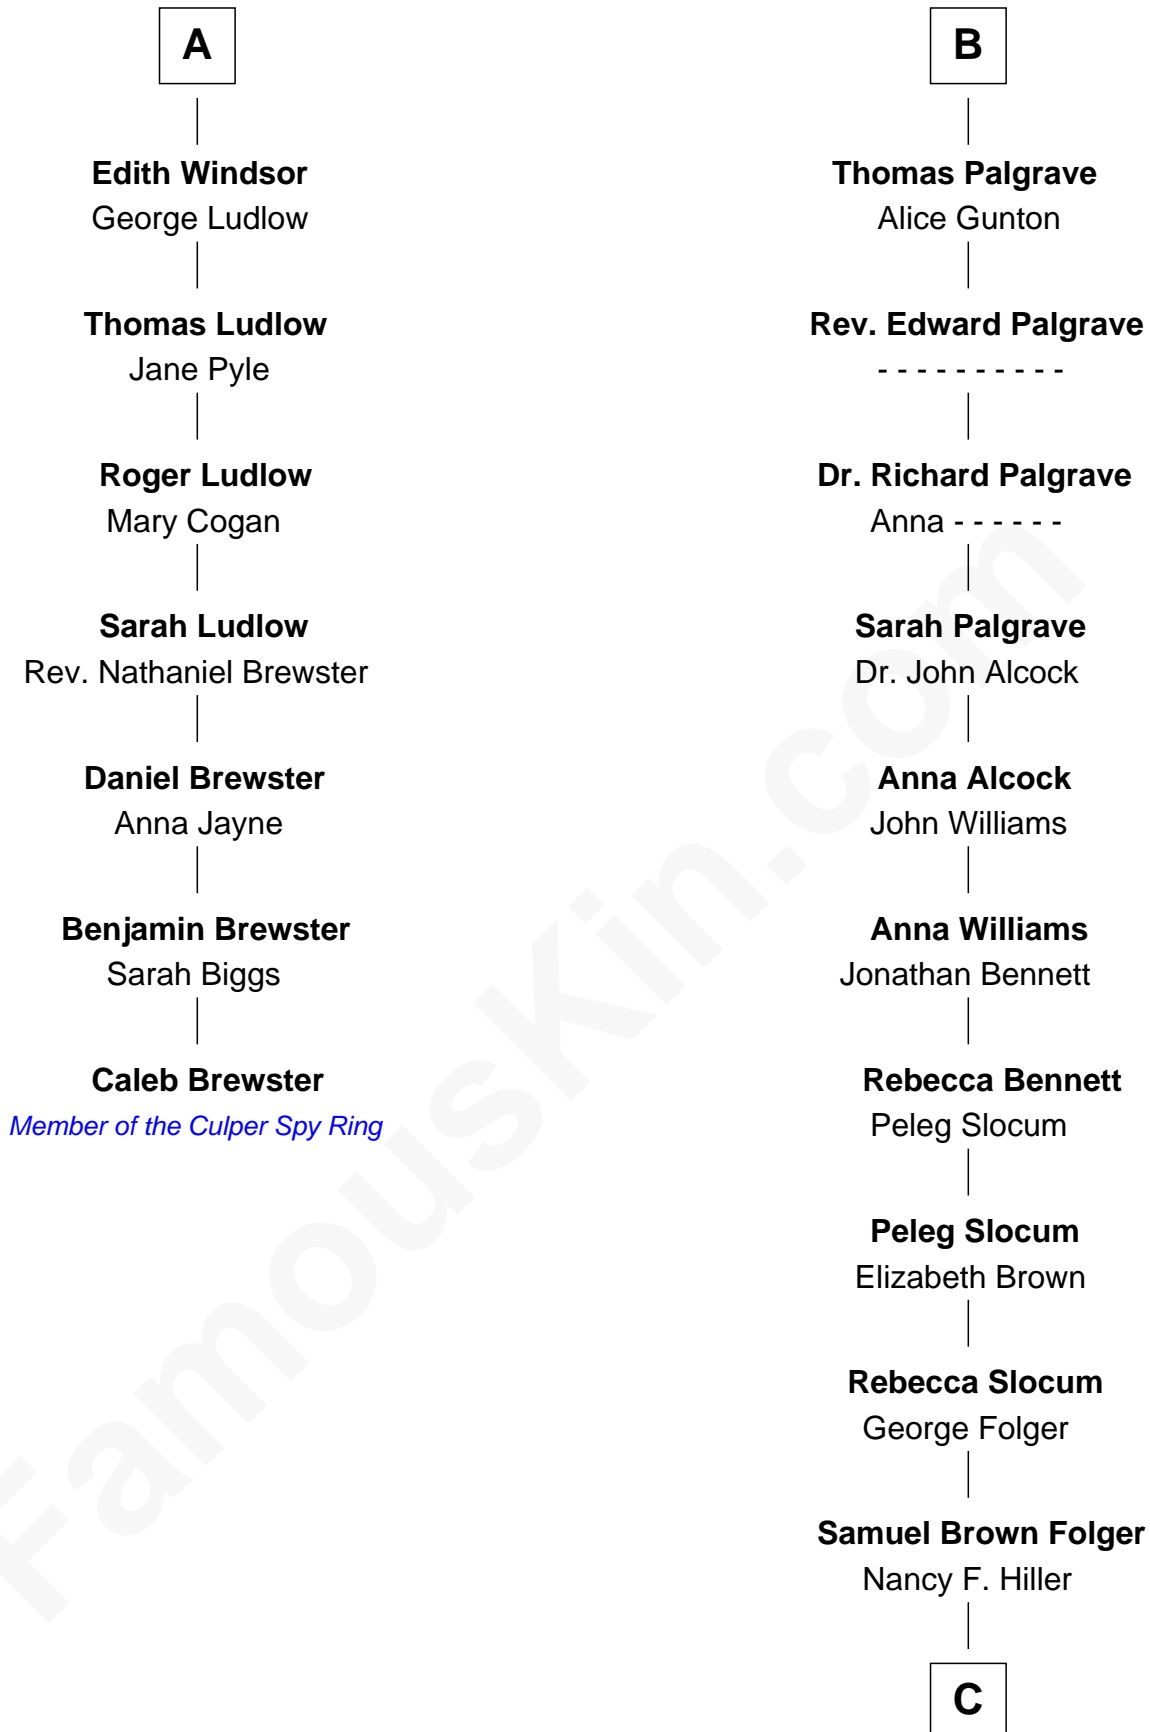

FamousKin.com

Relationship Chart of

Caleb Brewster

Member of the Culper Spy Ring during the American Revolution

13th cousin 5 times removed of

Henry Clay Folger

Founder of Folger Shakespeare Library and Chairman of Standard Oil

Humphrey de Bohun
Elizabeth Plantagenet

C

Henry Clay Folger

Eliza Jane Clark

Henry Clay Folger

Chairman of Standard Oil

FamousKin.com