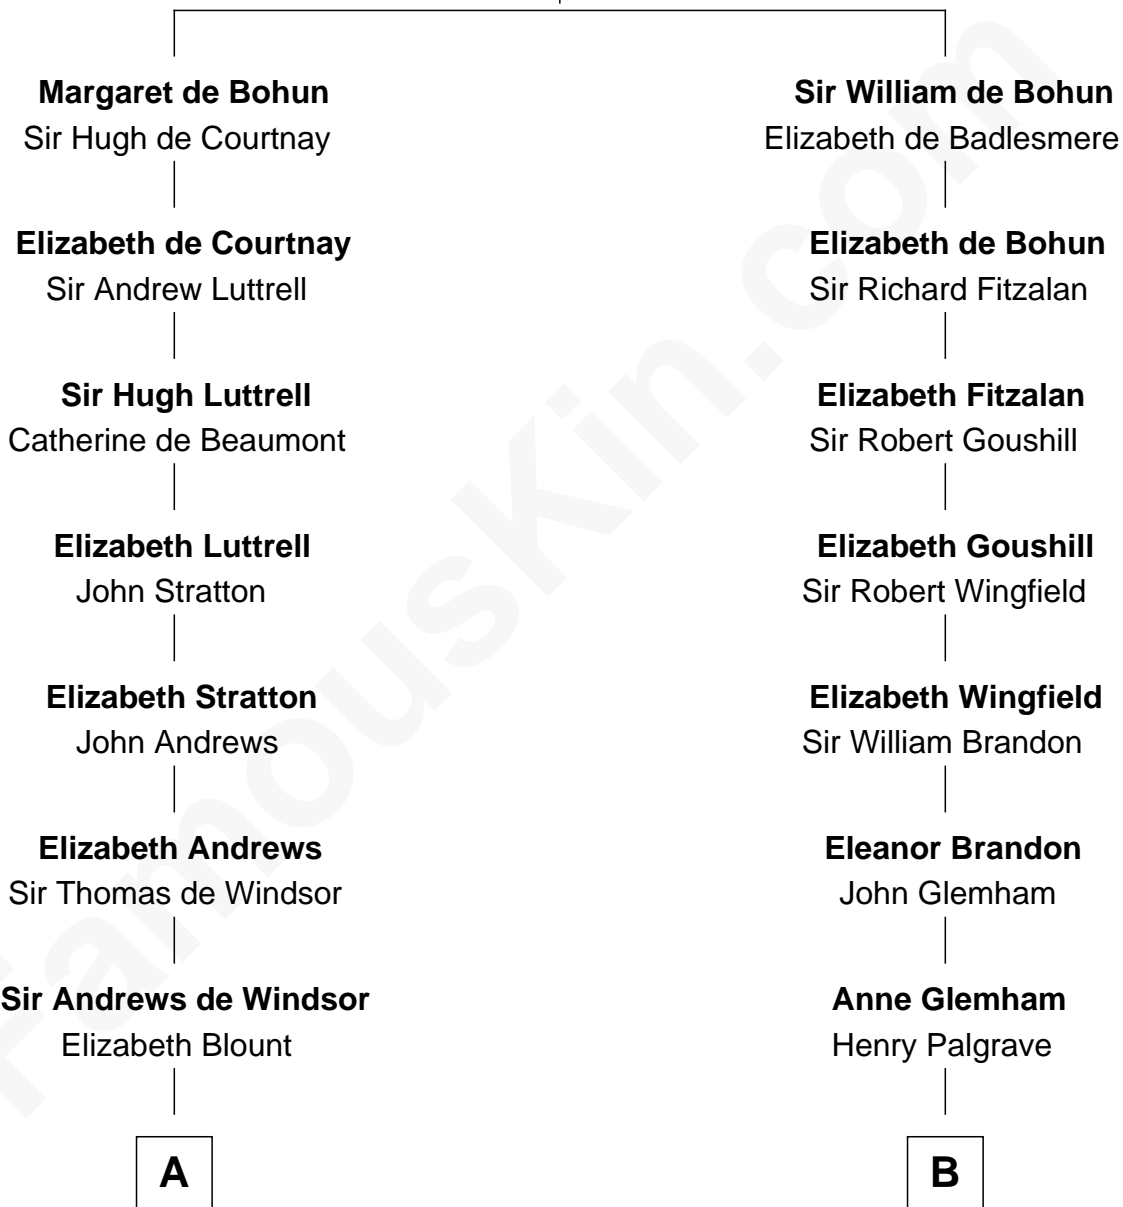

FamousKin.com

Relationship Chart of

Caleb Brewster

Member of the Culper Spy Ring during the American Revolution

13th cousin 5 times removed of

Henry Clay Folger

Founder of Folger Shakespeare Library and Chairman of Standard Oil

Humphrey de Bohun
Elizabeth Plantagenet

C

Henry Clay Folger

Eliza Jane Clark

Henry Clay Folger

Chairman of Standard Oil

FamousKin.com