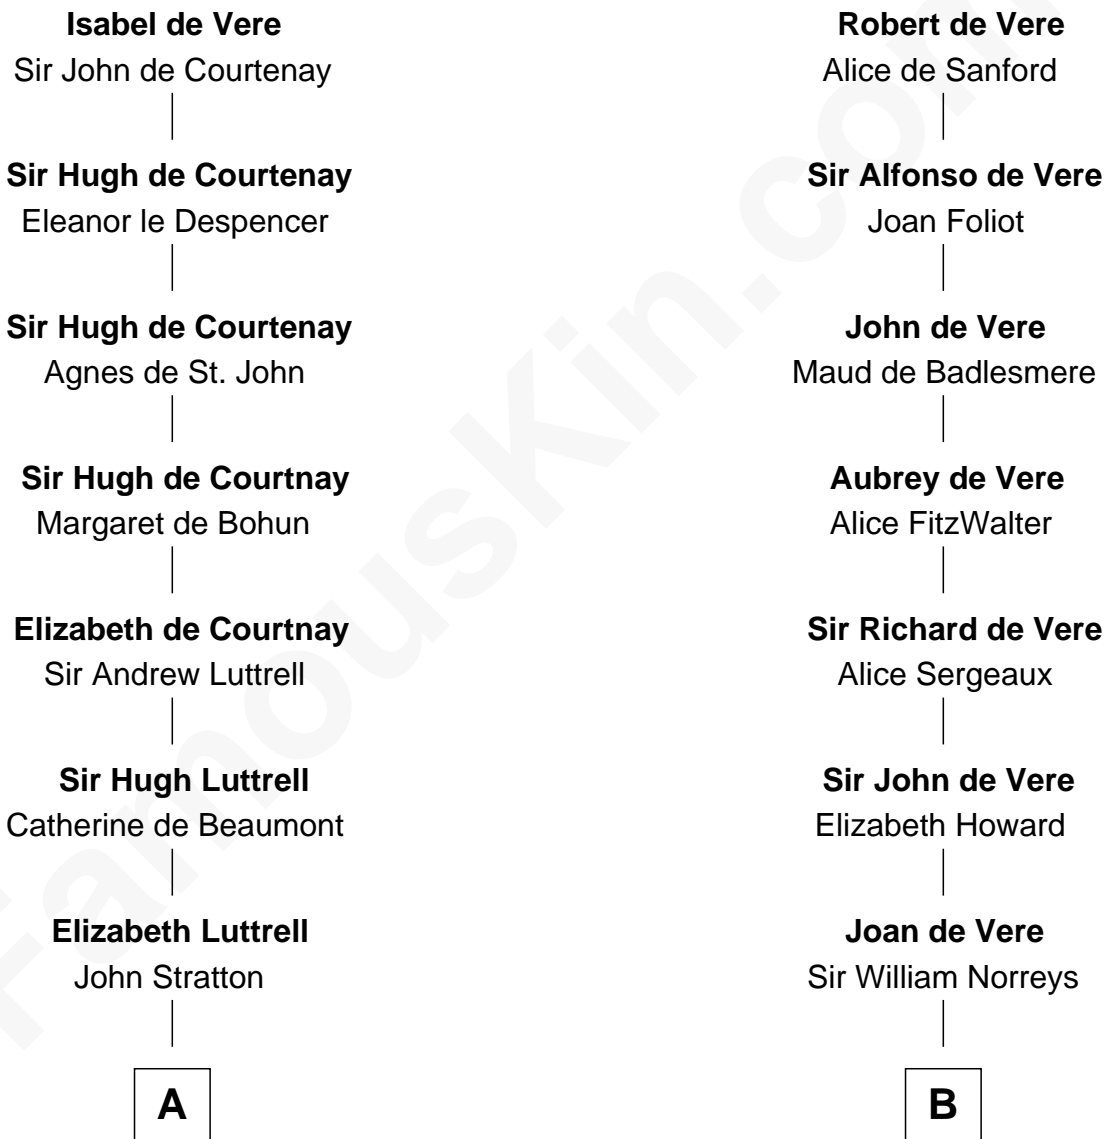

# FamousKin.com Relationship Chart of

**Caleb Brewster**

*Member of the Culper Spy Ring during the American Revolution*

16th cousin of

**Samuel Howard**

*Boston Tea Party Participant*

**Hugh de Vere**  
Hawise de Quincy

**A**

**Elizabeth Stratton**

John Andrews

**Elizabeth Andrews**

Sir Thomas de Windsor

**Sir Andrews de Windsor**

Elizabeth Blount

**Edith Windsor**