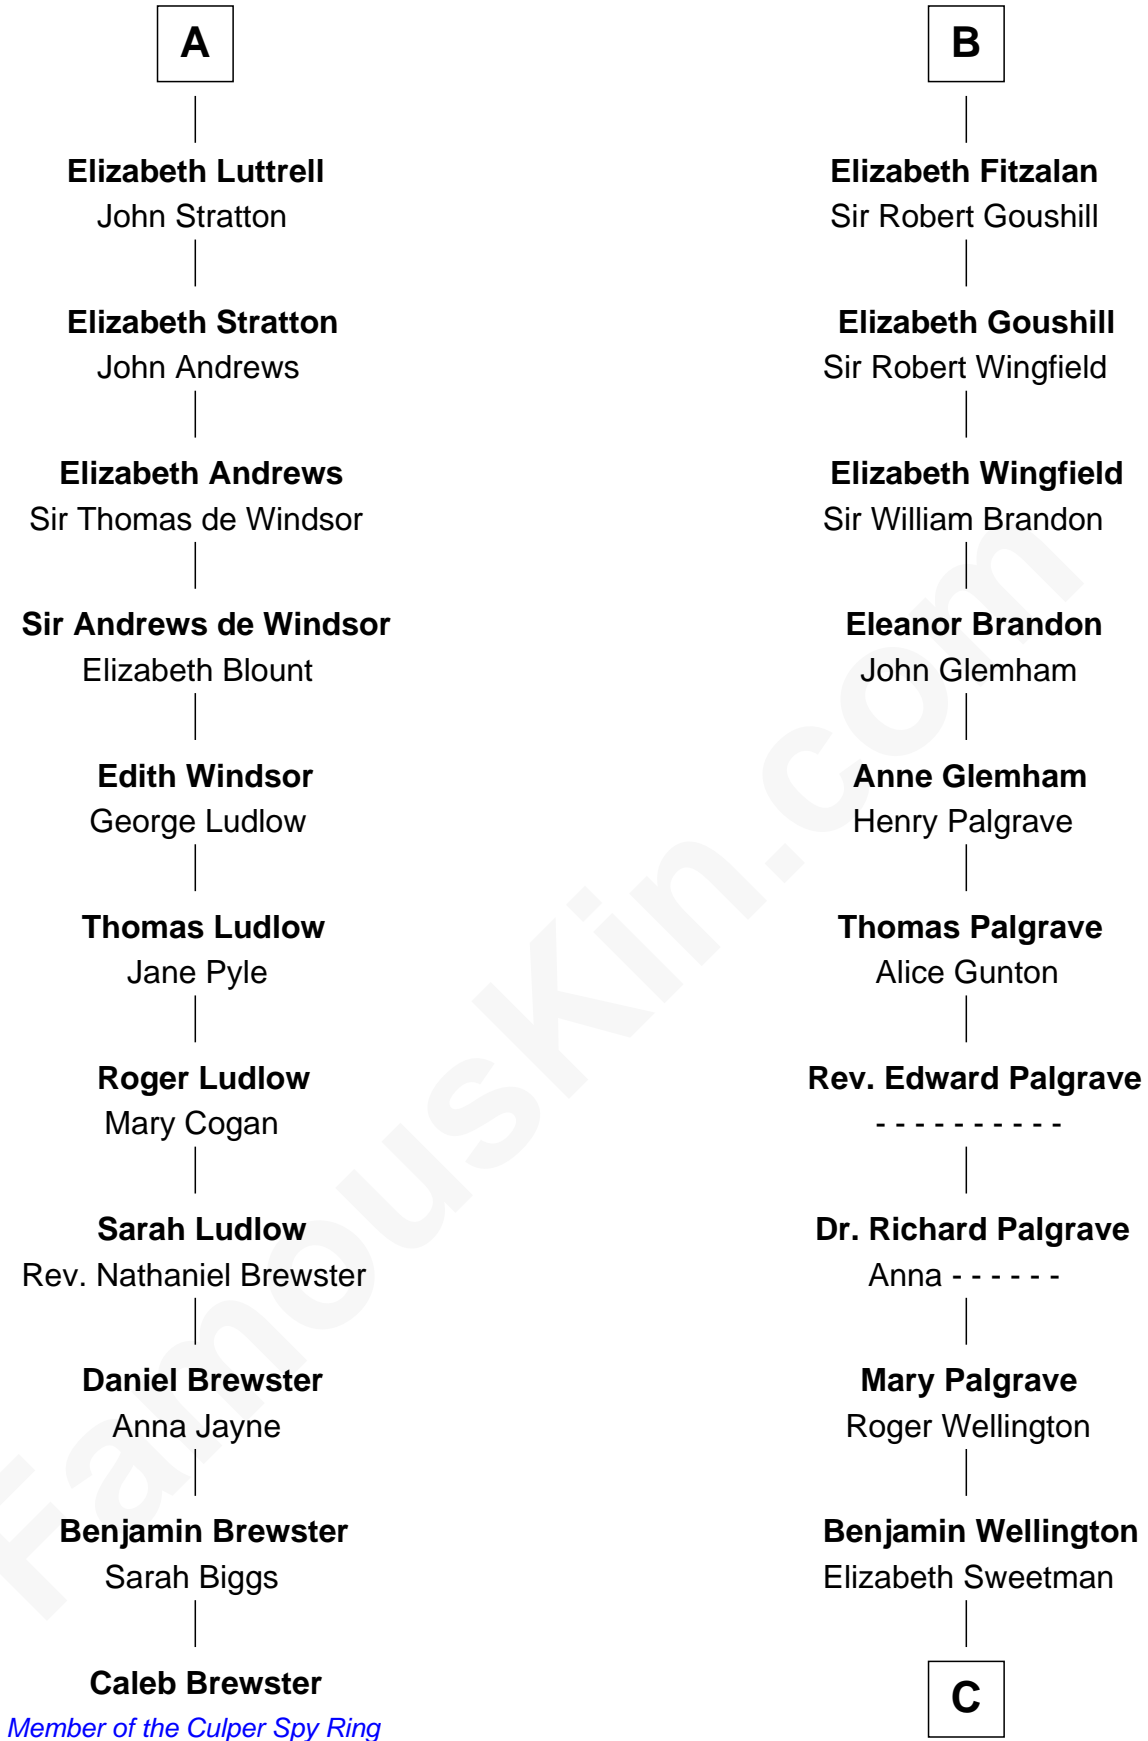

## Relationship Chart of

**Caleb Brewster**

*Member of the Culper Spy Ring during the American Revolution*

17th cousin 3 times removed of

**Eli Whitney**

*Inventor of the Cotton Gin*

**C**

Elizabeth Wellington

John Fay

Benjamin Fay

Martha Miles

Elizabeth Fay

Eli Whitney

**Eli Whitney**

*Inventor of the Cotton Gin*

FamousKin.com