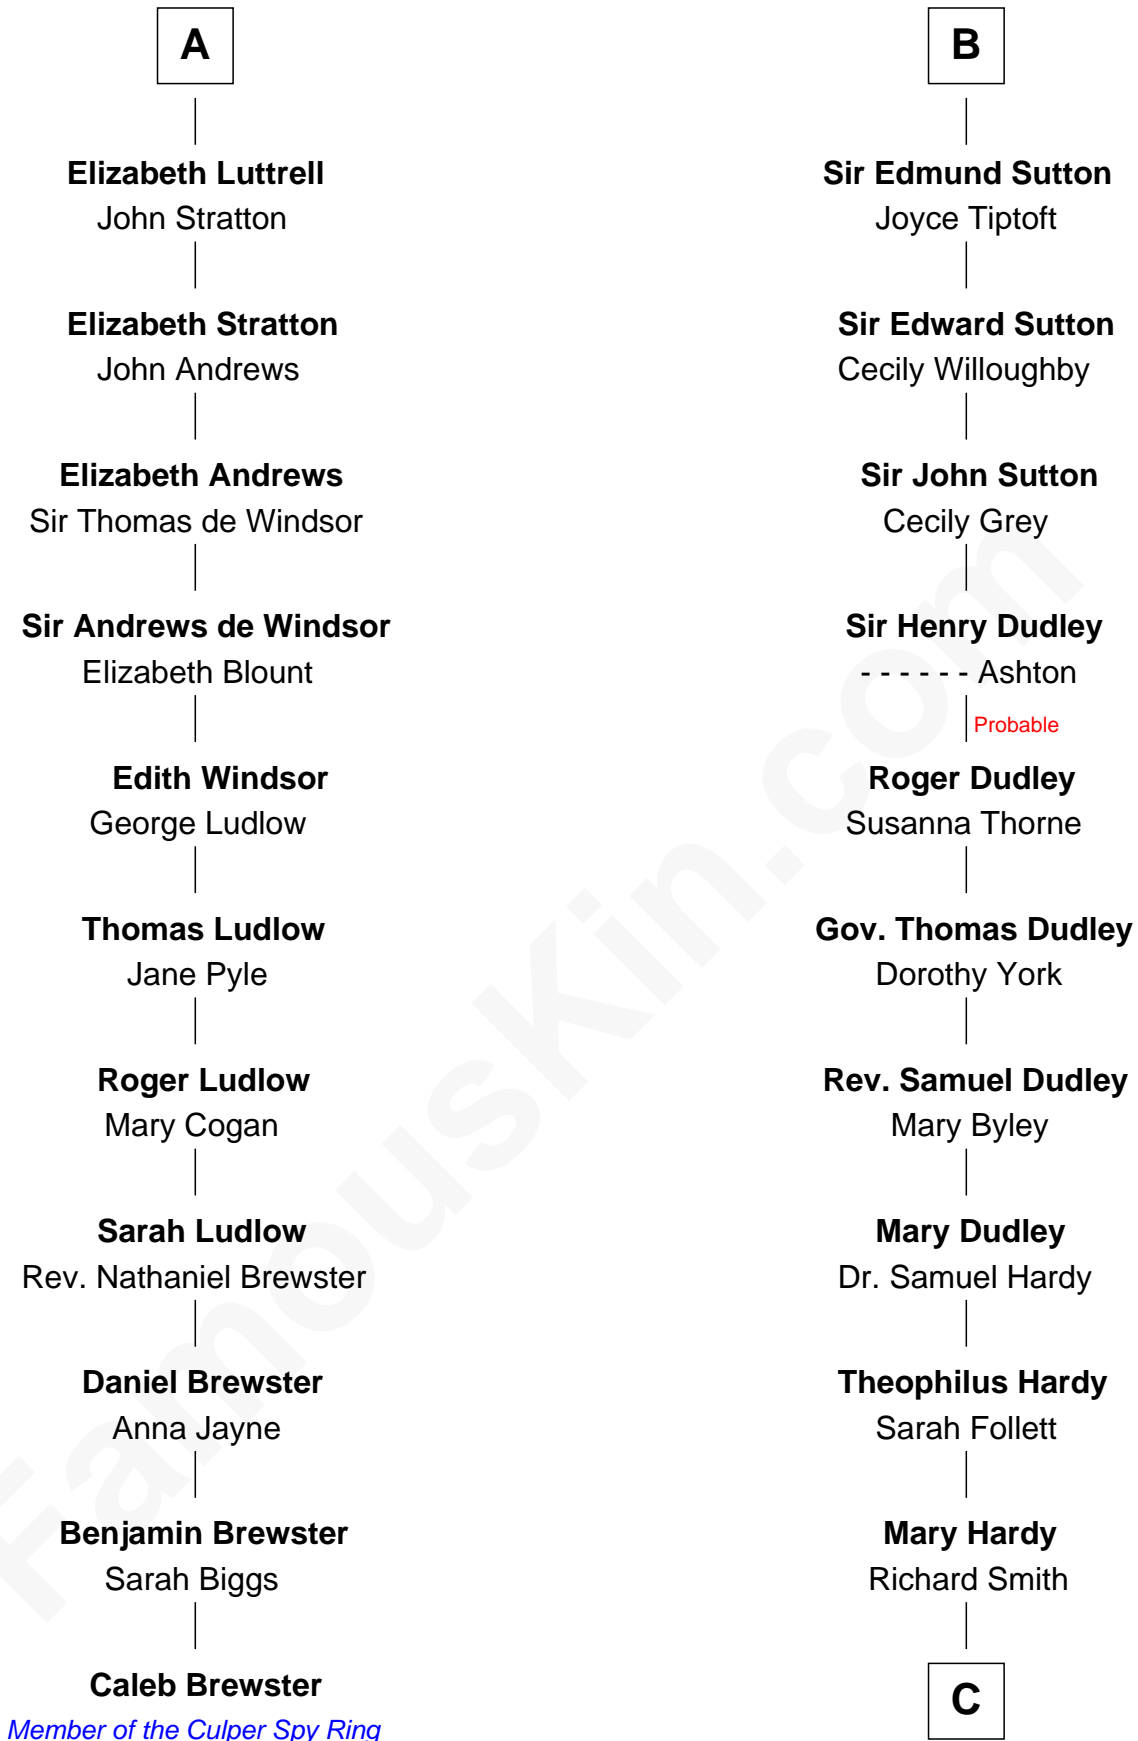

FamousKin.com

Relationship Chart of

Caleb Brewster

Member of the Culper Spy Ring during the American Revolution

17th cousin 4 times removed of

Dr. H. H. Holmes

Serial Killer aka "Devil in the White City"

C

—
Sarah Smith

Edward Scribner Mudgett

—
Samuel Mudgett

Mary Morrill

—
Scribner Mudgett

Nancy Prescott

—
Levi Horton Mudgett

Theodate Page Price

—
Dr. H. H. Holmes

Serial Killer Dr. H. H. Holmes

FamousKin.com