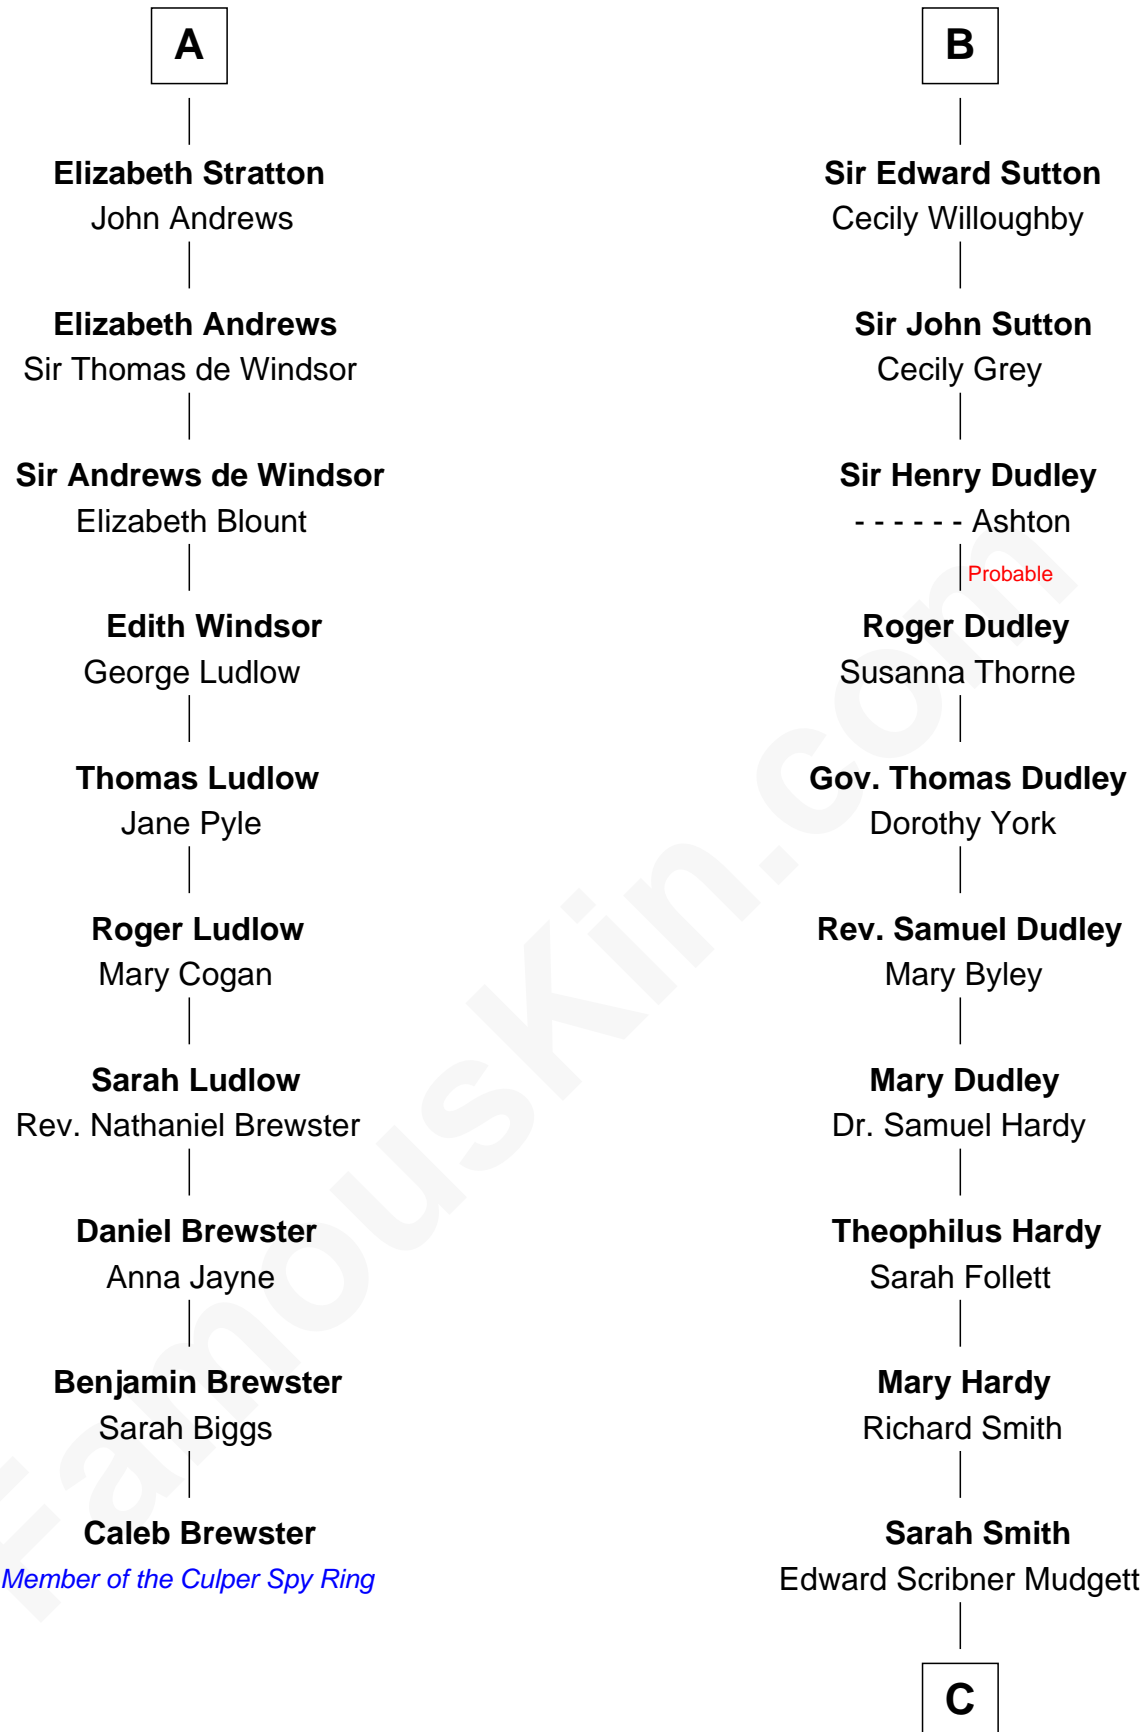

FamousKin.com

Relationship Chart of

Caleb Brewster

Member of the Culper Spy Ring during the American Revolution

16th cousin 4 times removed of

Dr. H. H. Holmes

Serial Killer aka "Devil in the White City"

C

—
Samuel Mudgett

Mary Morrill

—
Scribner Mudgett

Nancy Prescott

—
Levi Horton Mudgett

Theodate Page Price

—
Dr. H. H. Holmes

Serial Killer Dr. H. H. Holmes