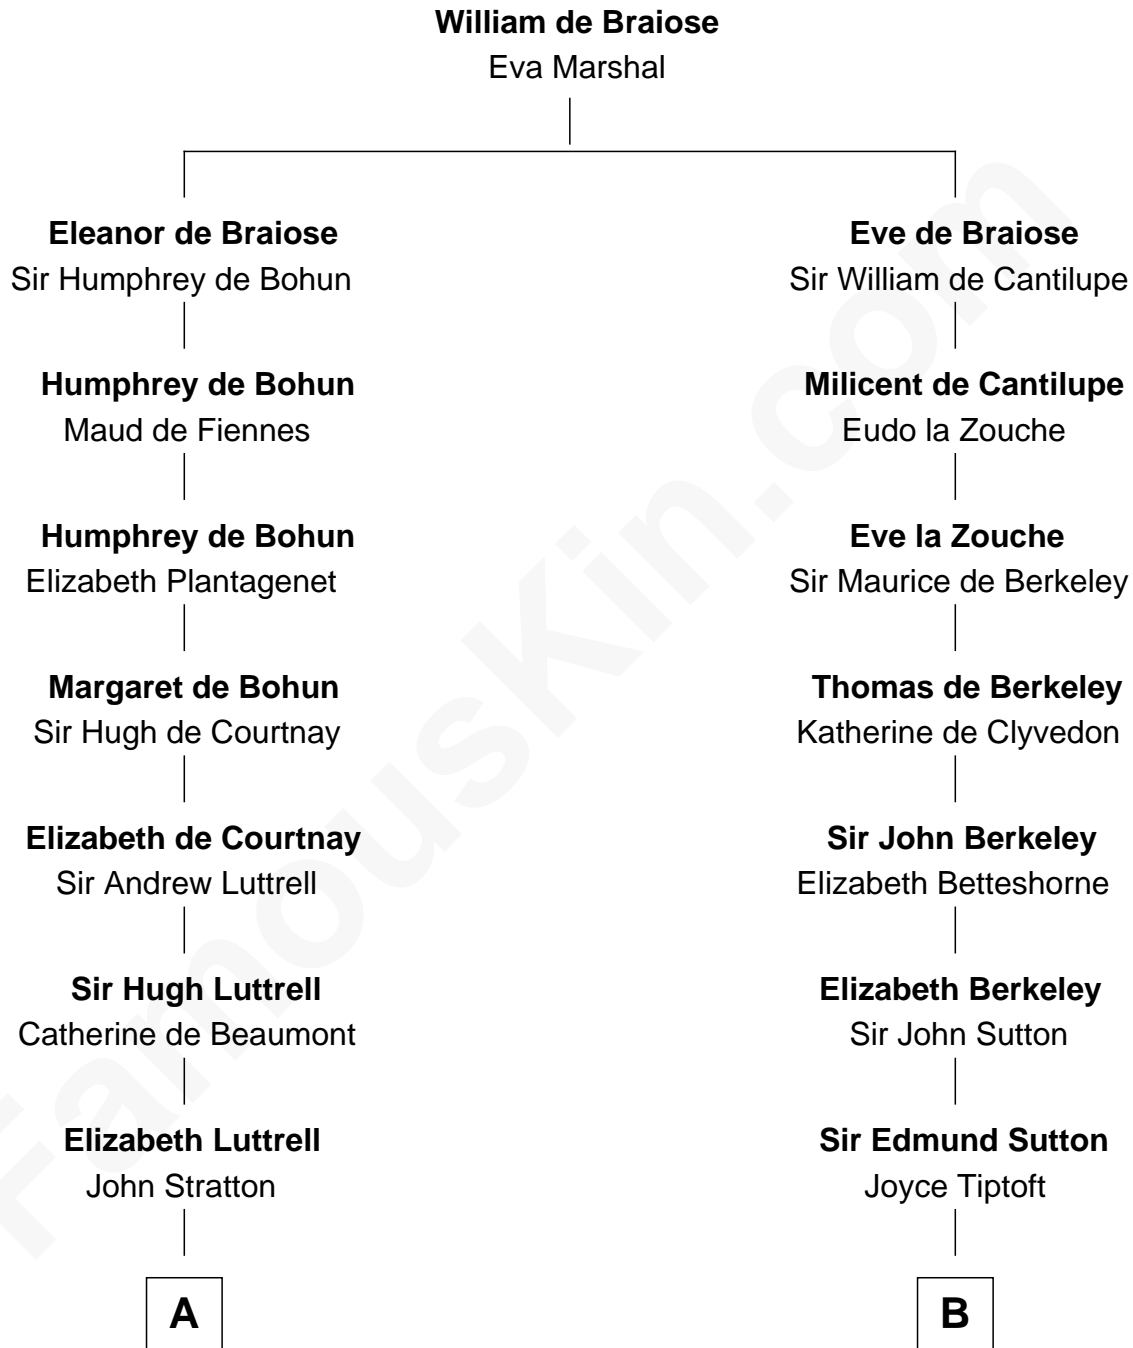

FamousKin.com

Relationship Chart of

Caleb Brewster

Member of the Culper Spy Ring during the American Revolution

16th cousin 4 times removed of

Dr. H. H. Holmes

Serial Killer aka "Devil in the White City"

C

—
Samuel Mudgett

Mary Morrill

—
Scribner Mudgett

Nancy Prescott

—
Levi Horton Mudgett

Theodate Page Price

—
Dr. H. H. Holmes

Serial Killer Dr. H. H. Holmes