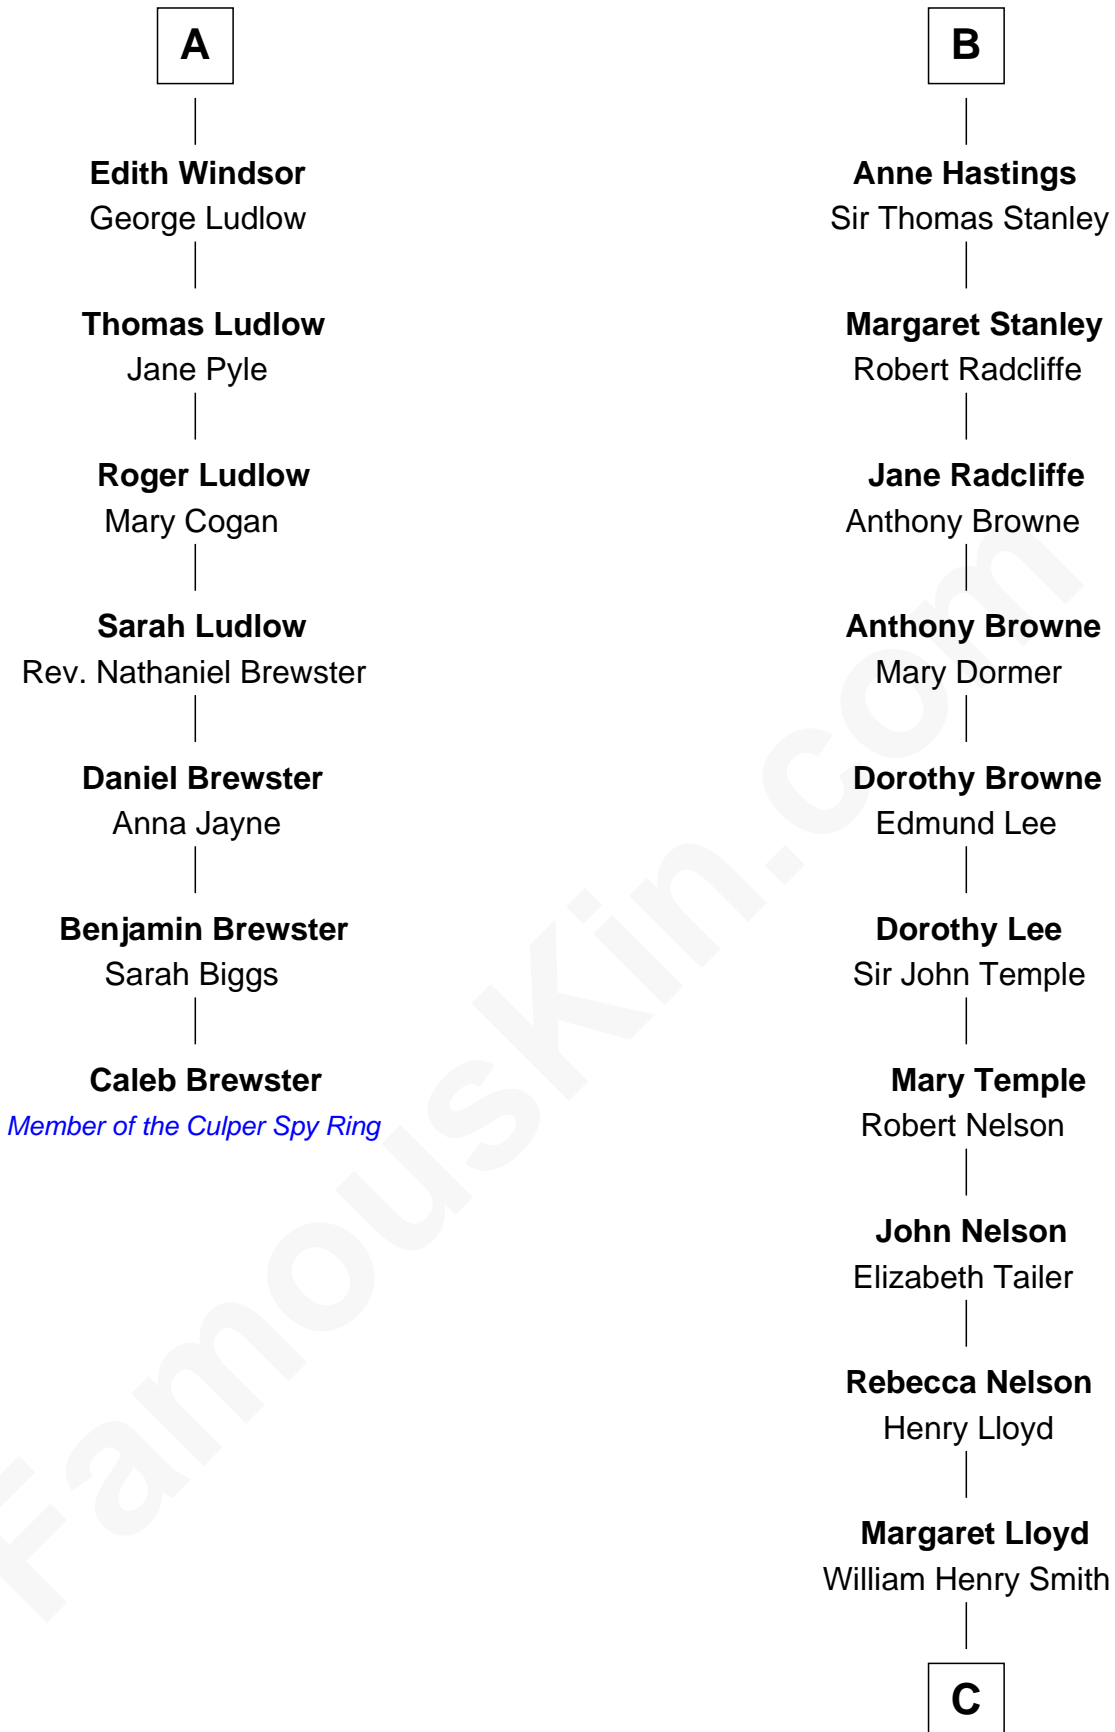

FamousKin.com

Relationship Chart of

Caleb Brewster

Member of the Culper Spy Ring during the American Revolution

13th cousin 8 times removed of

Franklin D. Roosevelt
32nd U.S. President

Sir Hugh de Courtenay
Agnes de St. John

C

Rebecca Smith

John Aspinwall

John Aspinwall

Susan Howland

Mary Rebecca Aspinwall

Isaac Daniel Roosevelt

James Roosevelt

Sara Delano

Franklin D. Roosevelt

32nd U.S. President

FamousKin.com