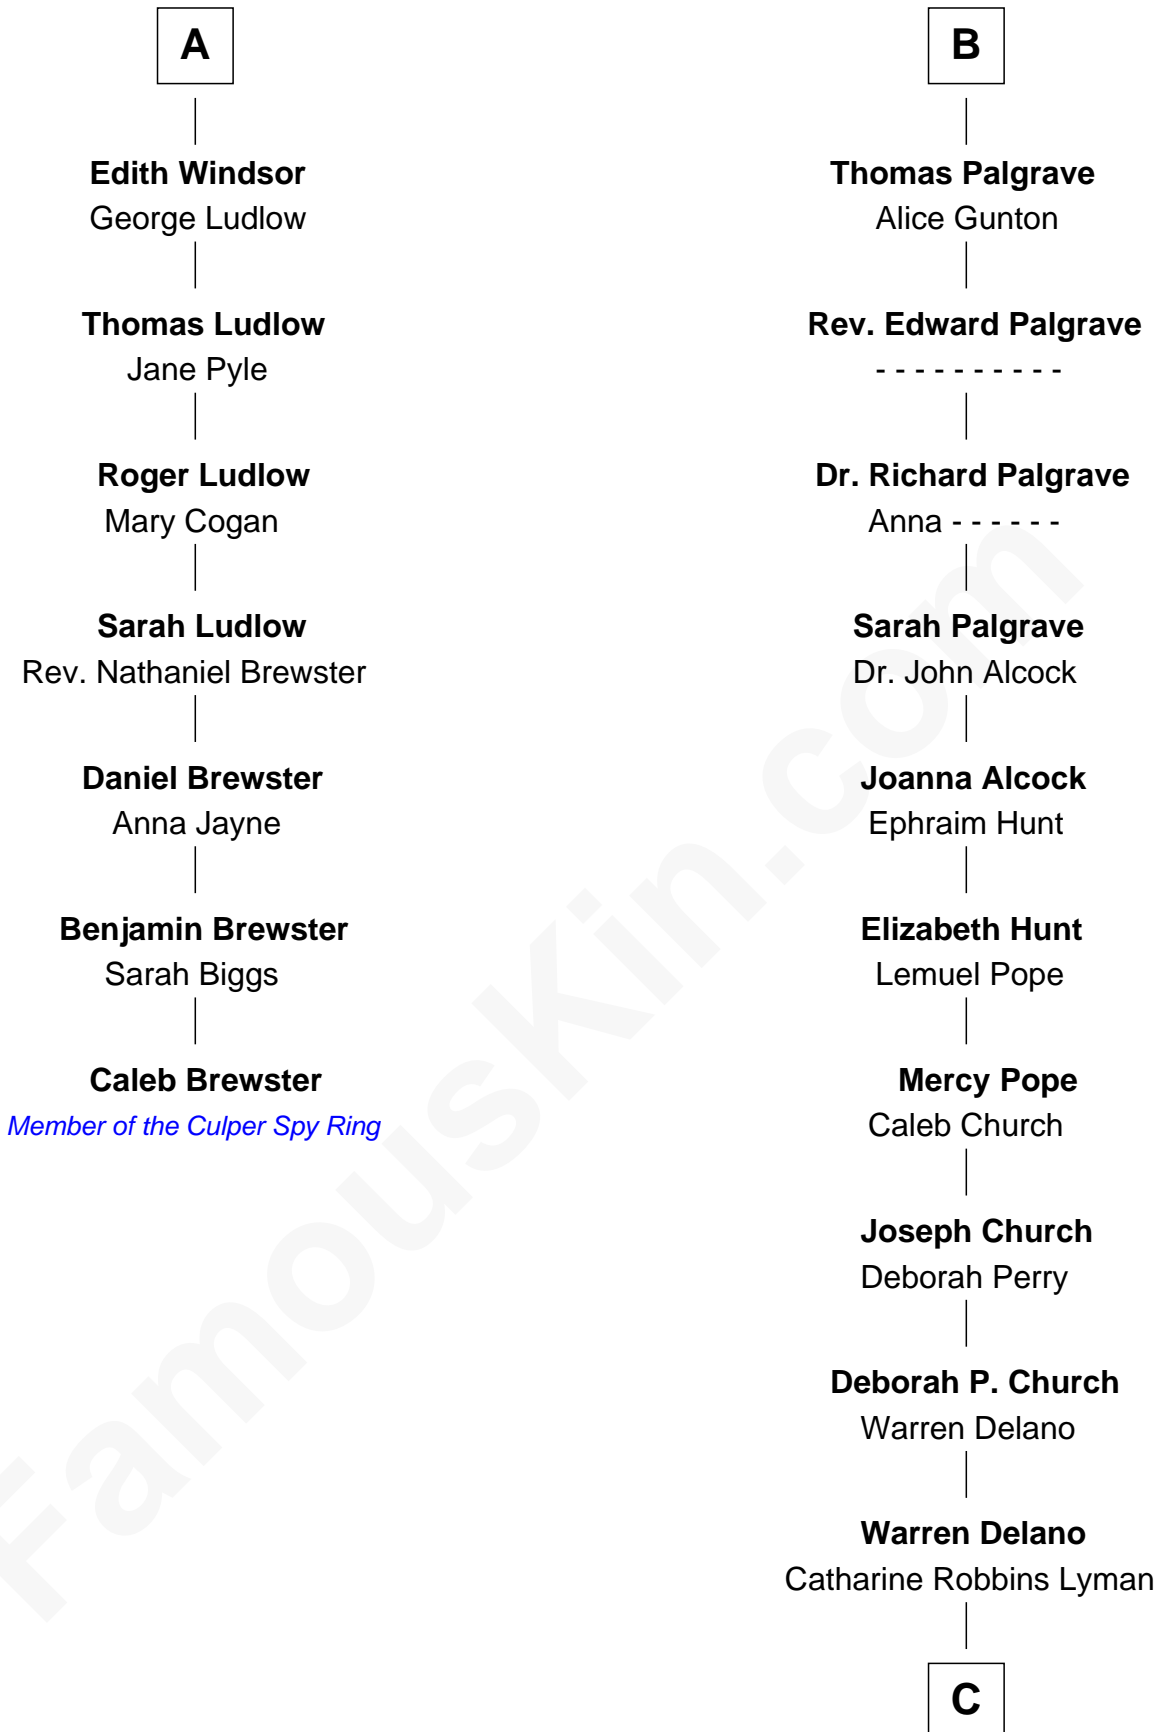

FamousKin.com

Relationship Chart of

Caleb Brewster

Member of the Culper Spy Ring during the American Revolution

13th cousin 5 times removed of

Franklin D. Roosevelt
32nd U.S. President

Humphrey de Bohun
 Elizabeth Plantagenet

C

Sara Delano
James Roosevelt

Franklin D. Roosevelt
32nd U.S. President

FamousKin.com