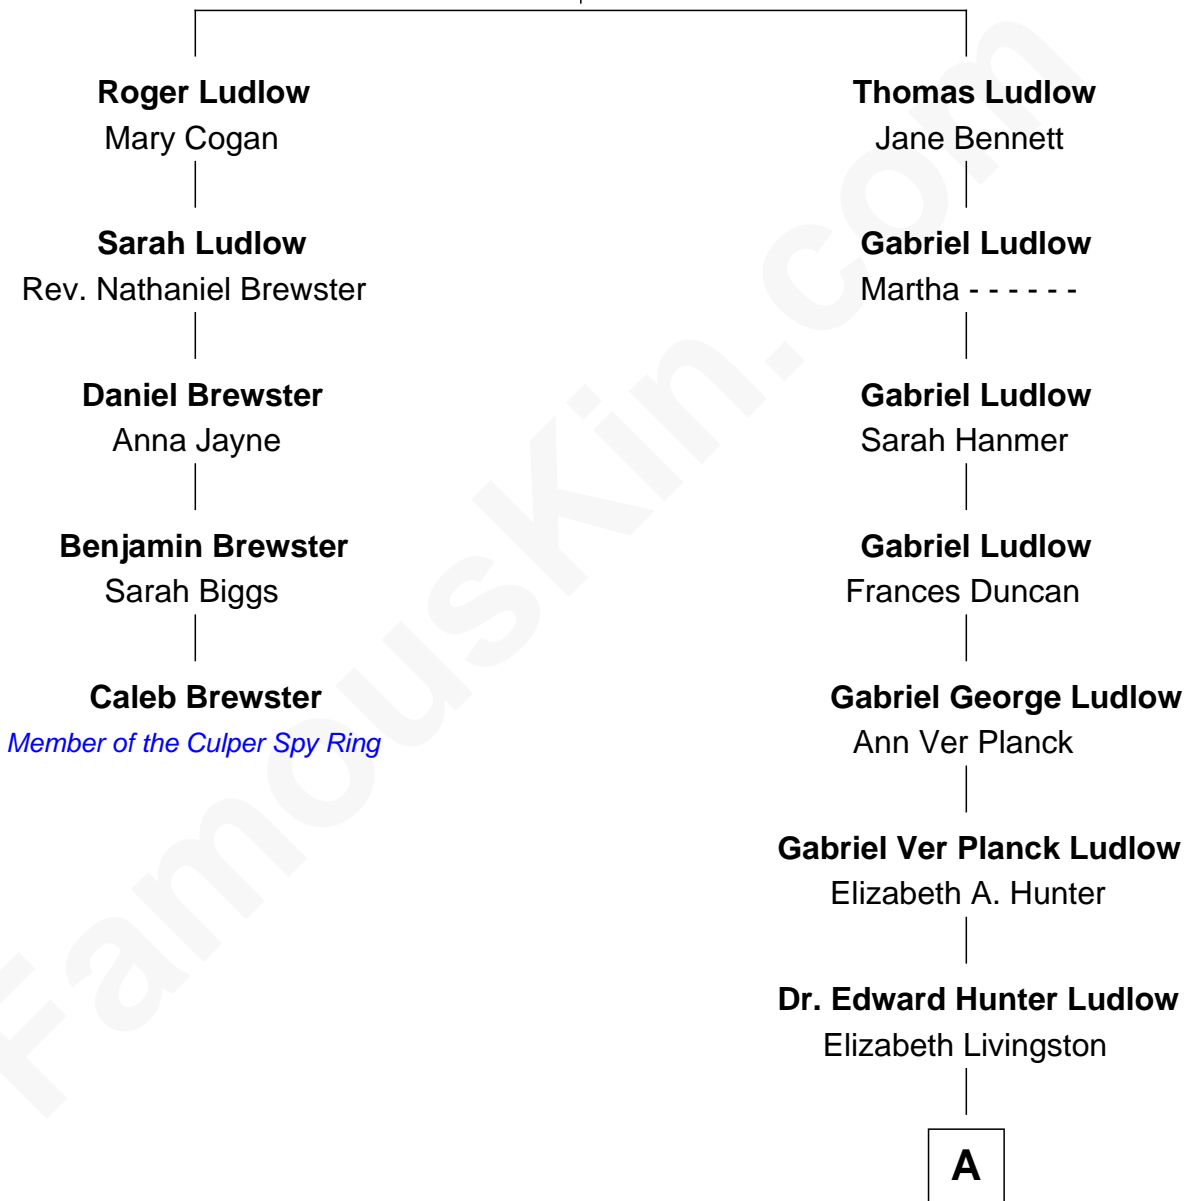

FamousKin.com

Relationship Chart of

Caleb Brewster

Member of the Culper Spy Ring during the American Revolution

4th cousin 5 times removed of

Eleanor Roosevelt

First Lady of President Franklin D. Roosevelt

Thomas Ludlow

Jane Pyle

A

|
Mary Livingston Ludlow

Valentine Gill Hall

|
Anna Rebecca Hall

Elliott Roosevelt

|
Eleanor Roosevelt

First Lady of Franklin Roosevelt

FamousKin.com