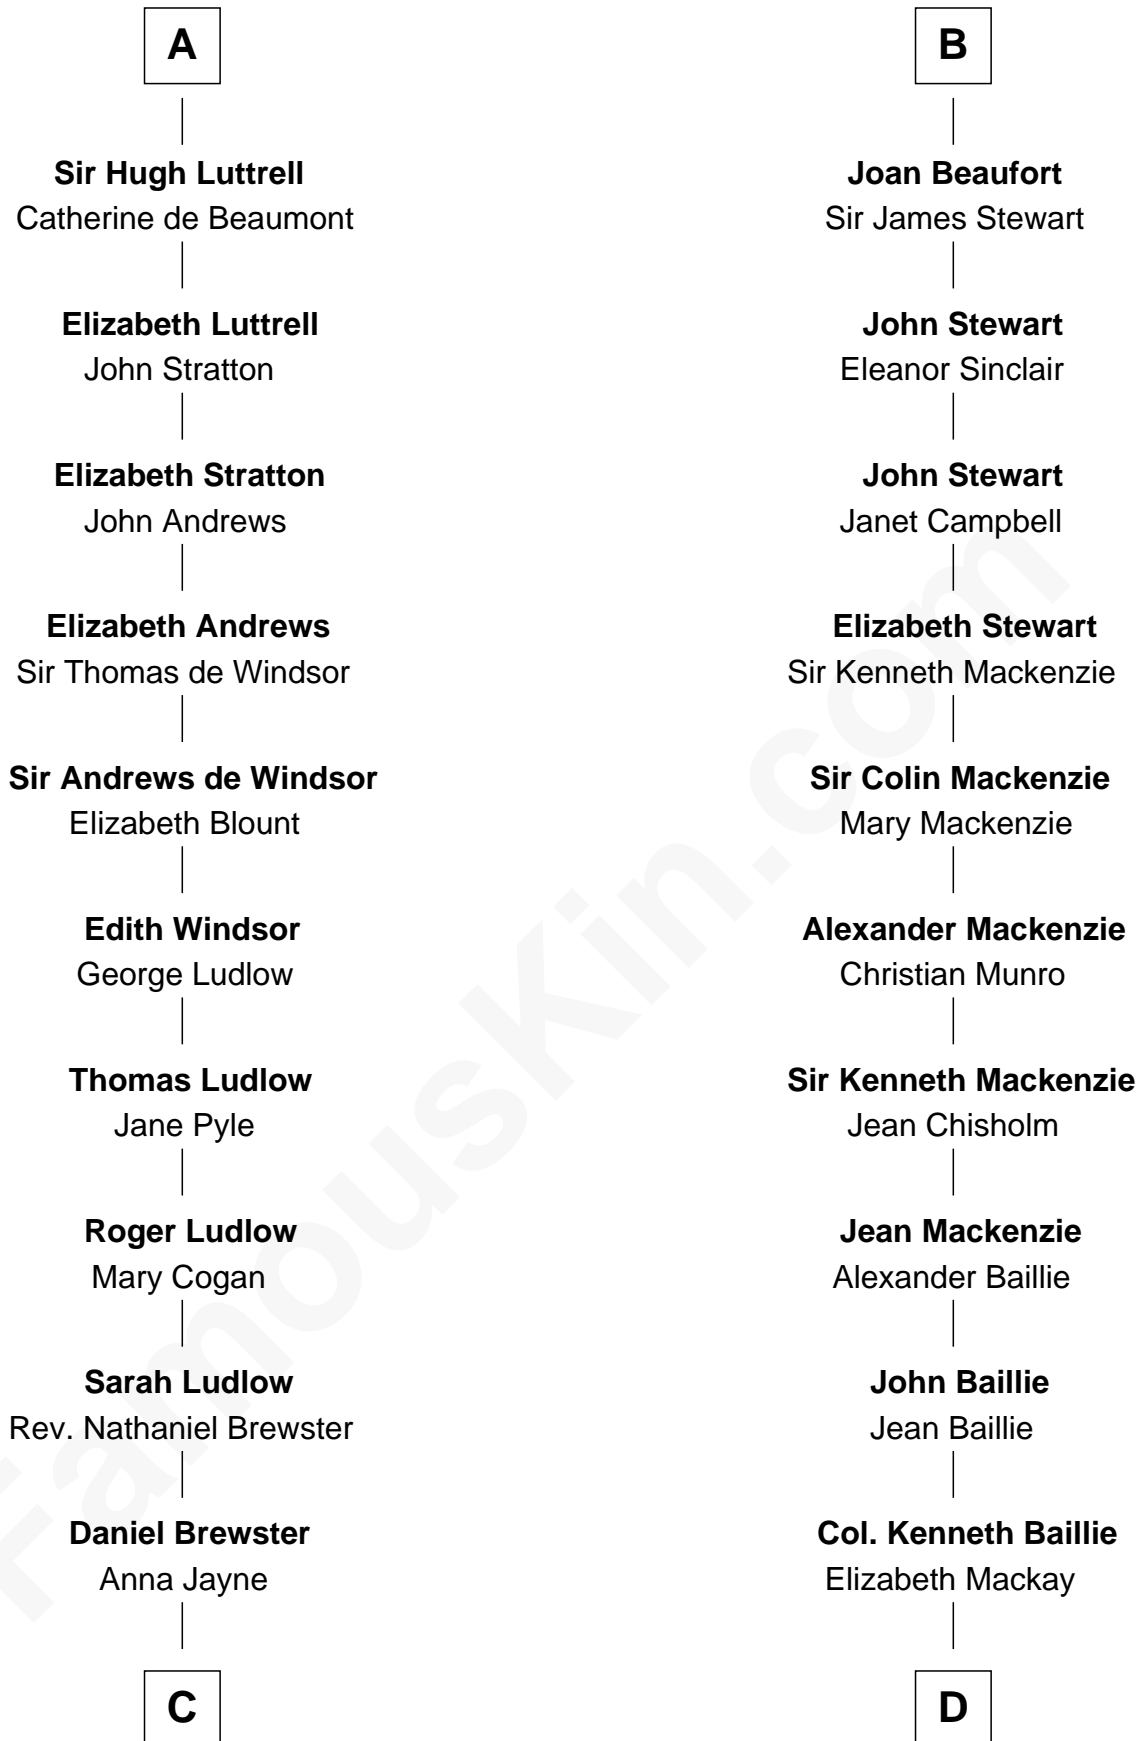

## Relationship Chart of

### Caleb Brewster

*Member of the Culper Spy Ring during the American Revolution*

18th cousin 3 times removed of

**Theodore Roosevelt**  
*26th U.S. President*

**C**

**Benjamin Brewster**

Sarah Biggs

**Caleb Brewster**

*Member of the Culper Spy Ring*

**D**

**Ann Elizabeth Baillie**

Dr. John Irvine

**Anne Irvine**

James Bulloch

**James Stephens Bulloch**

Martha Stewart

**Martha Bulloch**

Theodore Roosevelt

**Theodore Roosevelt**

*26th U.S. President*

FamousKin.com