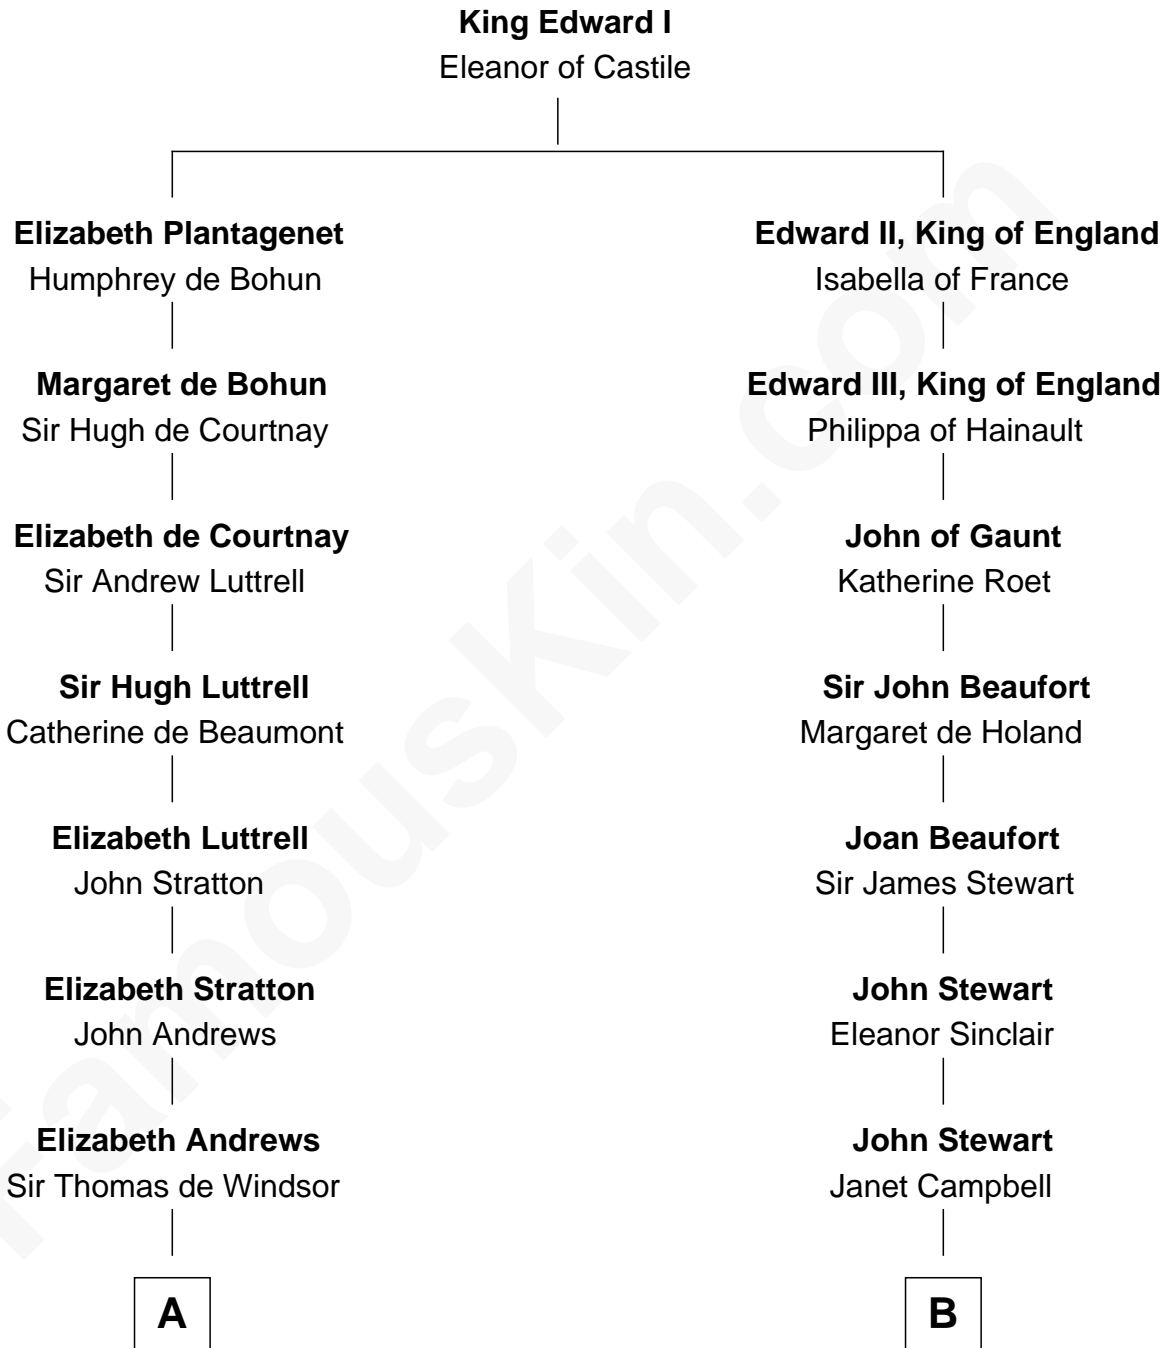

## Relationship Chart of

### Caleb Brewster

*Member of the Culper Spy Ring during the American Revolution*

14th cousin 4 times removed of

**Theodore Roosevelt**  
*26th U.S. President*

C

**Martha Bulloch**  
Theodore Roosevelt

**Theodore Roosevelt**  
*26th U.S. President*