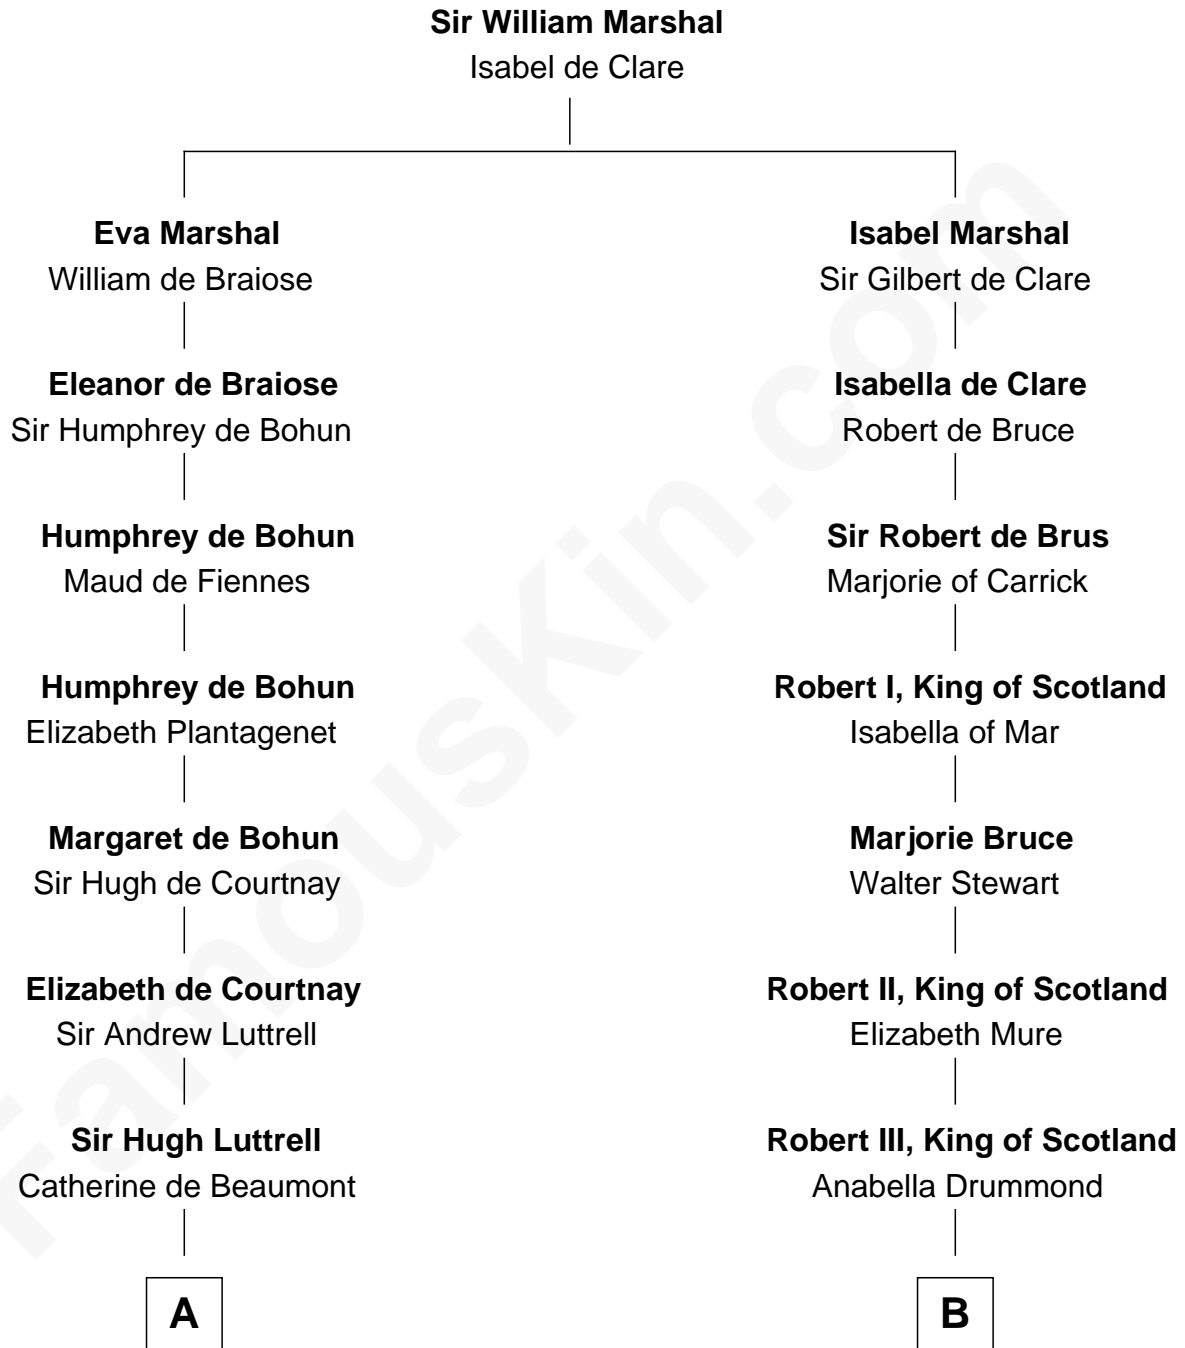

FamousKin.com

Relationship Chart of

Caleb Brewster

Member of the Culper Spy Ring during the American Revolution

17th cousin 4 times removed of

Theodore Roosevelt
26th U.S. President

C

Dr. John Irvine

Ann Elizabeth Baillie

Anne Irvine

James Bulloch

James Stephens Bulloch

Martha Stewart

Martha Bulloch

Theodore Roosevelt

Theodore Roosevelt

26th U.S. President

FamousKin.com