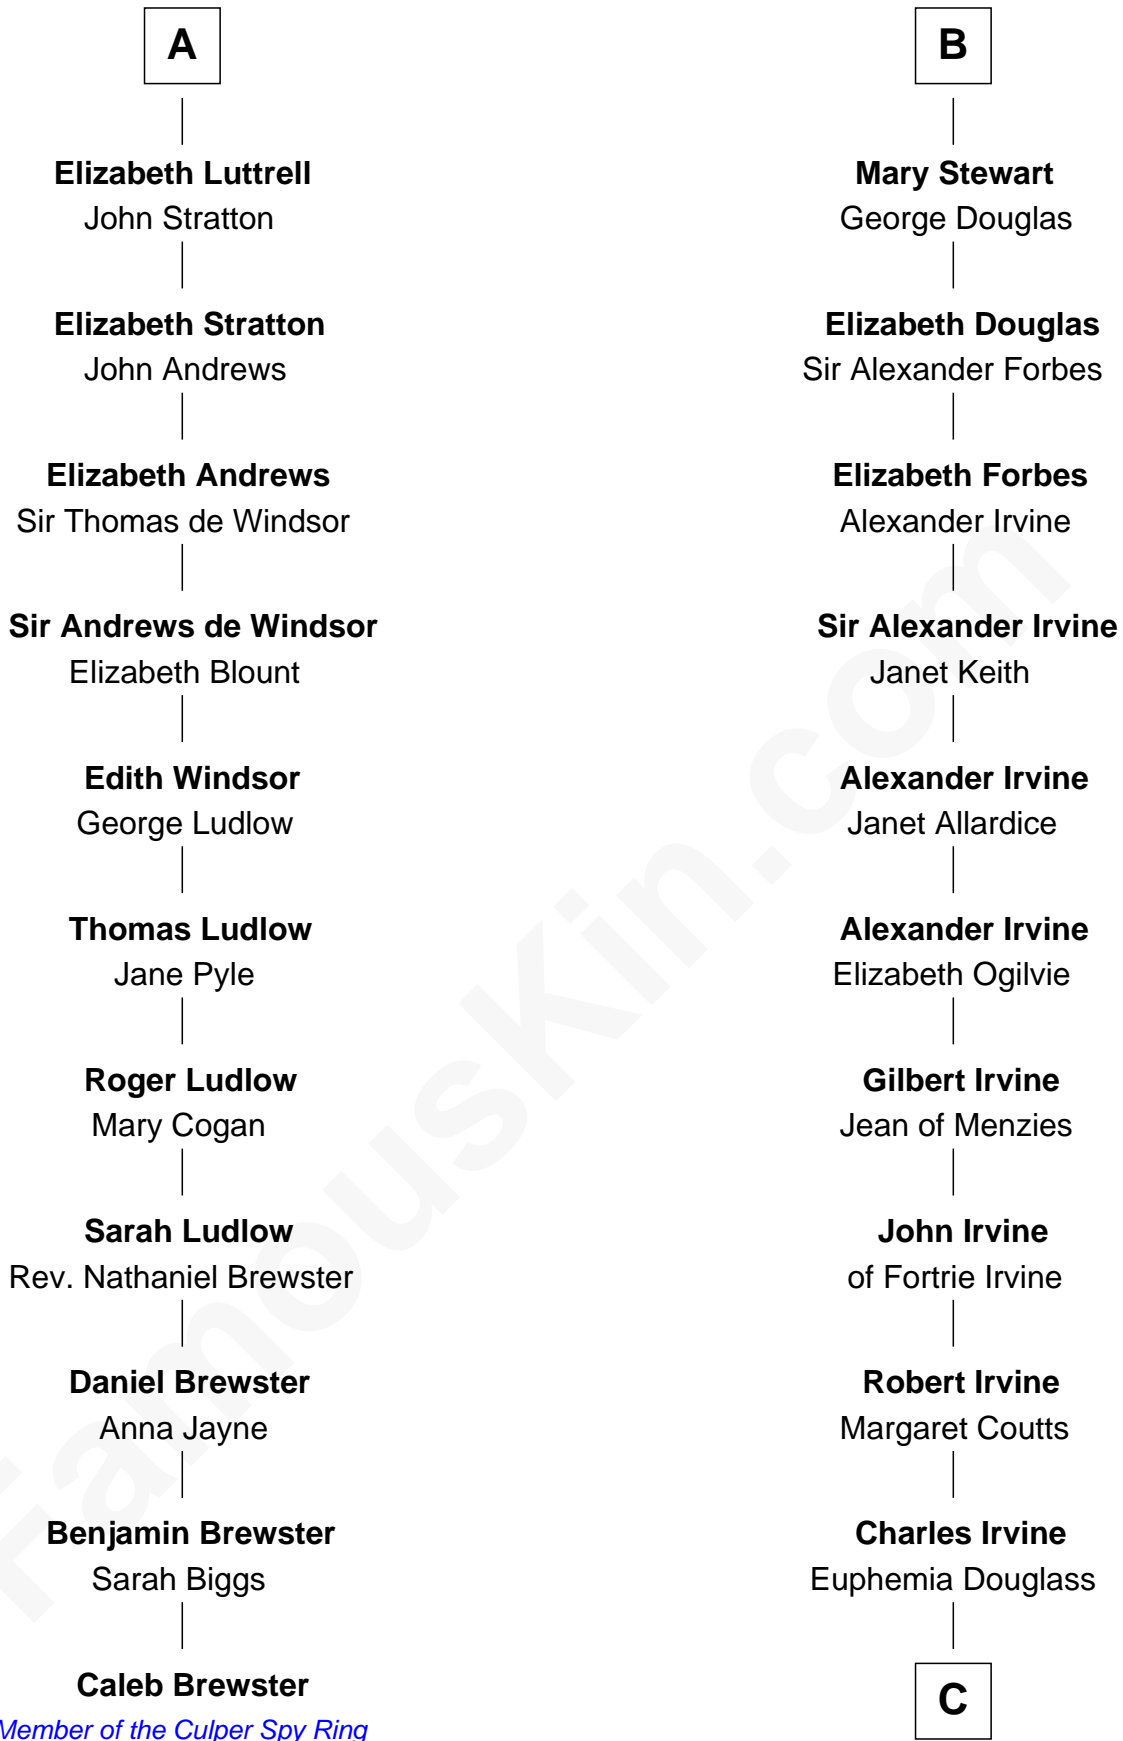

FamousKin.com

Relationship Chart of

Caleb Brewster

Member of the Culper Spy Ring during the American Revolution

17th cousin 4 times removed of

Theodore Roosevelt
26th U.S. President

C

Dr. John Irvine

Ann Elizabeth Baillie

Anne Irvine

James Bulloch

James Stephens Bulloch

Martha Stewart

Martha Bulloch

Theodore Roosevelt

Theodore Roosevelt

26th U.S. President

FamousKin.com