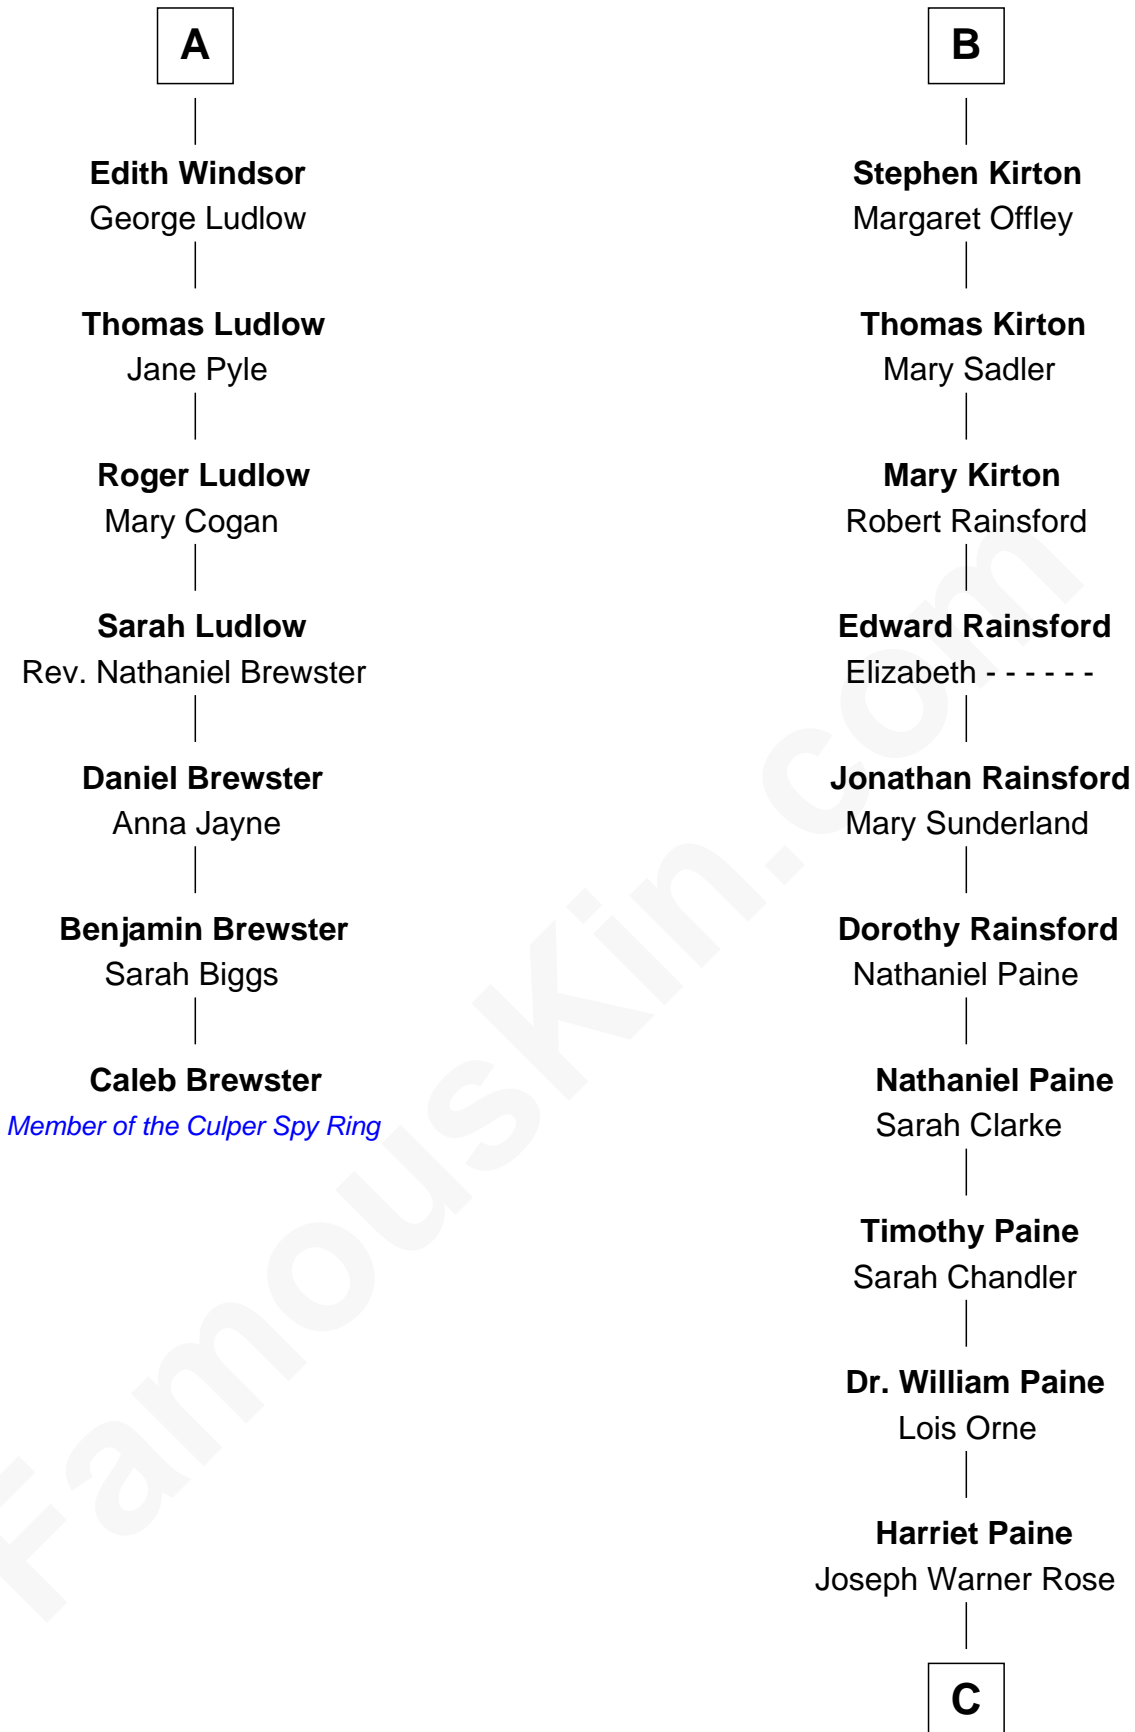

FamousKin.com

Relationship Chart of

Caleb Brewster

Member of the Culper Spy Ring during the American Revolution

13th cousin 6 times removed of

Alice (Lee) Roosevelt

First Wife of President Theodore Roosevelt

Sir Hugh de Courtenay

Agnes de St. John

C

—
Harriet Paine Rose

John Clarke Lee

—
George Cabot Lee

Caroline Watts Haskell

—
Alice (Lee) Roosevelt

Wife of President Theodore Roosevelt

FamousKin.com