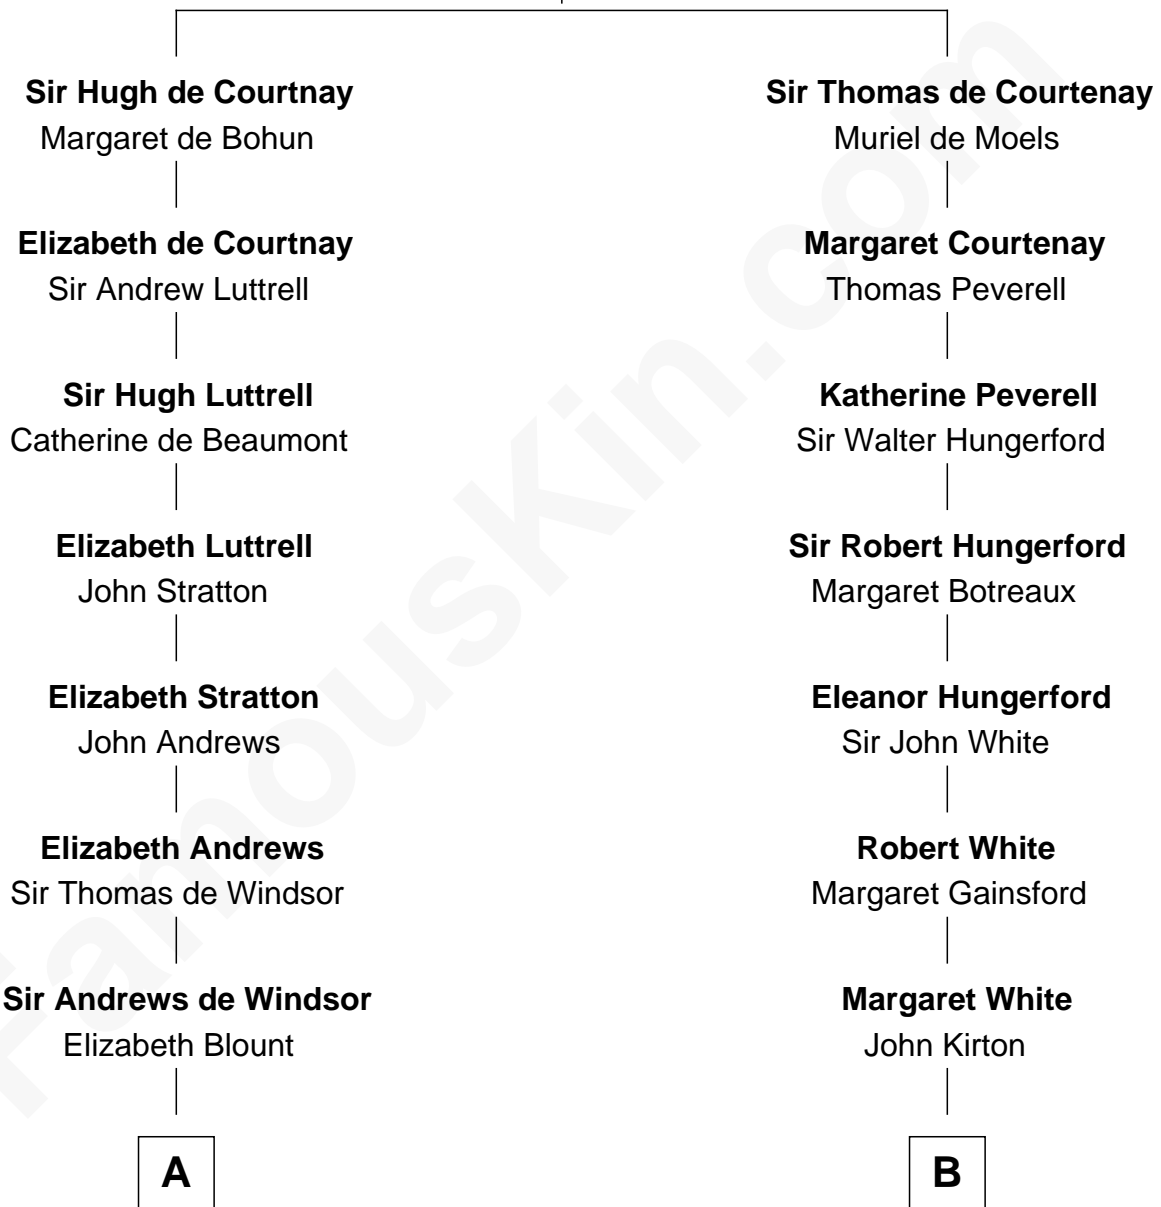

FamousKin.com

Relationship Chart of

Caleb Brewster

Member of the Culper Spy Ring during the American Revolution

13th cousin 6 times removed of

Alice (Lee) Roosevelt

First Wife of President Theodore Roosevelt

Sir Hugh de Courtenay

Agnes de St. John

C

—
Harriet Paine Rose

John Clarke Lee

—
George Cabot Lee

Caroline Watts Haskell

—
Alice (Lee) Roosevelt