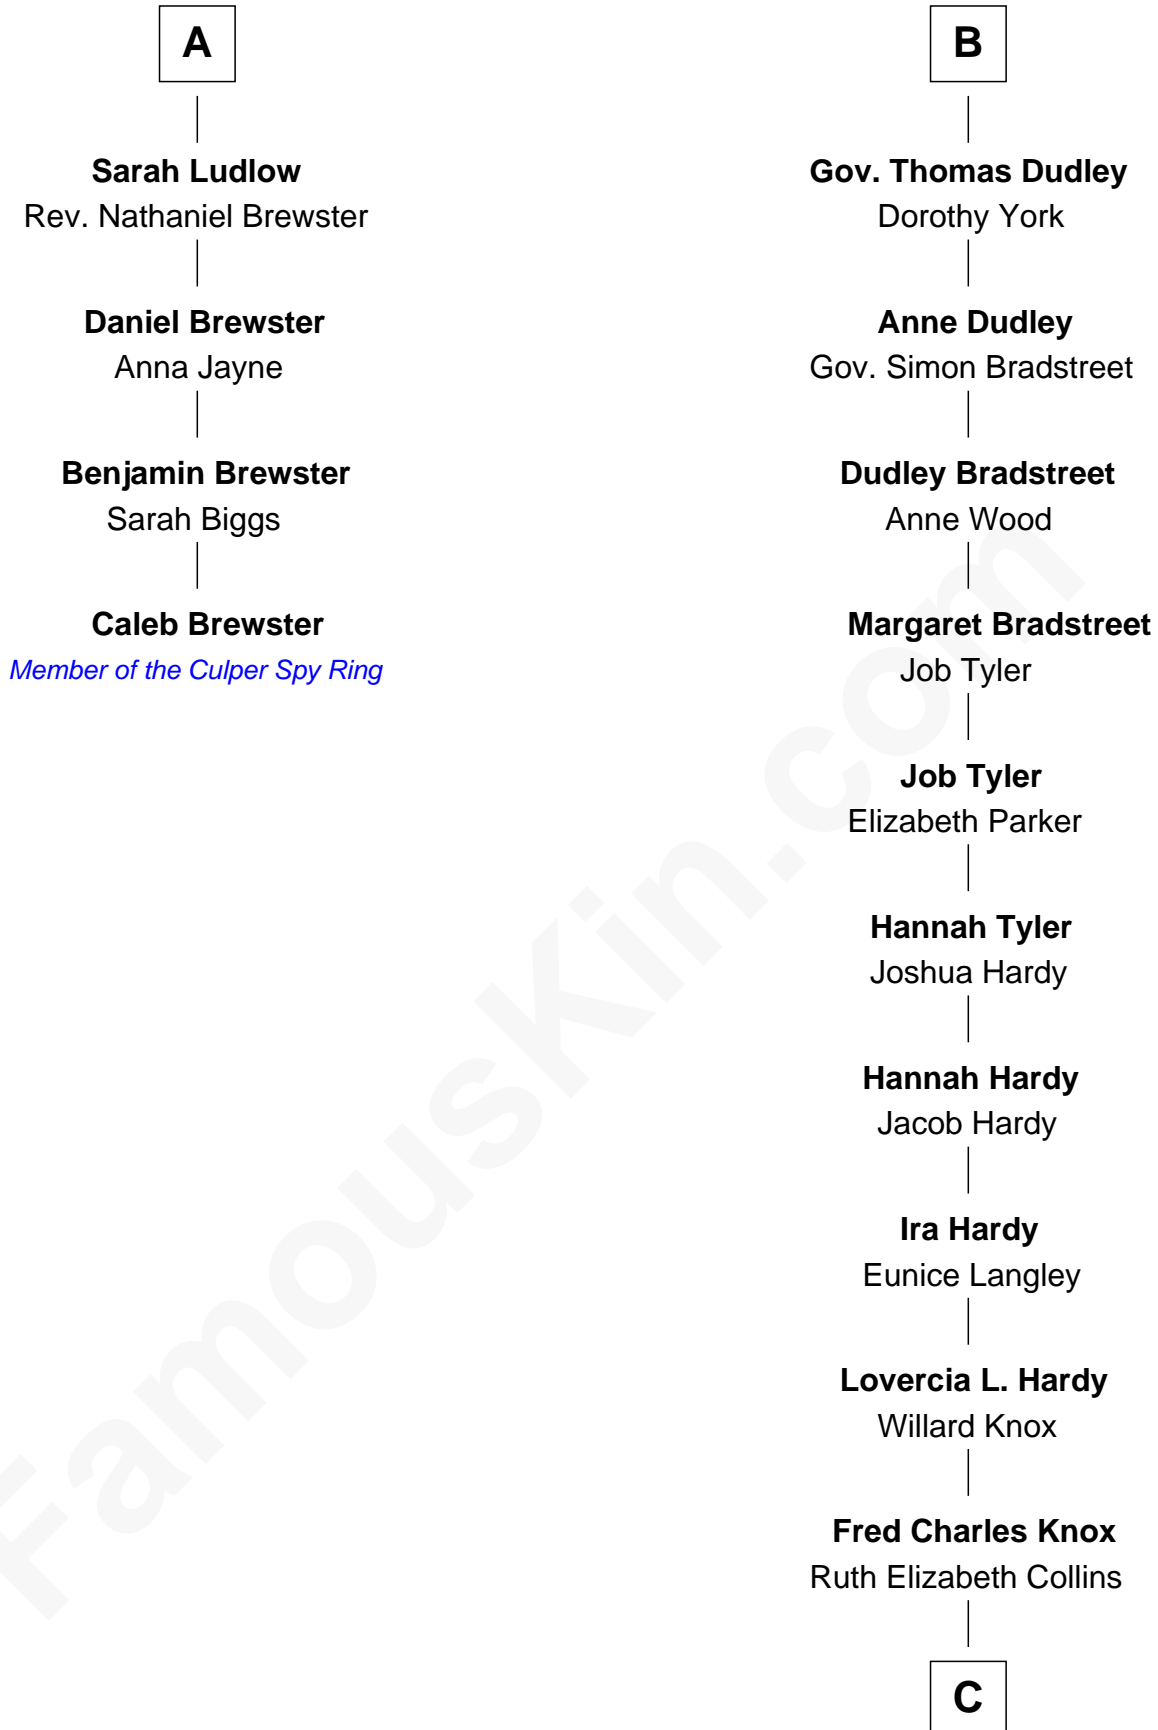

FamousKin.com Relationship Chart of

Caleb Brewster

Member of the Culper Spy Ring during the American Revolution

10th cousin 9 times removed of

James Taylor

Singer-Songwriter

Sir Walter Blount

Sancha de Ayala

Sir John Sutton

Sir John Sutton

Elizabeth Berkeley

Sir Edmund Sutton

Joyce Tiptoft

Sir Edward Sutton

Cecily Willoughby

Sir John Sutton

Cecily Grey

Sir Henry Dudley

----- Ashton

Probable

Roger Dudley

Susanna Thorne

B

C

Ella Angelique Knox
Henry Herman Woodard

Gertrude Arline Woodard
Dr. Isaac Montrose Taylor

James Taylor
Singer-Songwriter

FamousKin.com