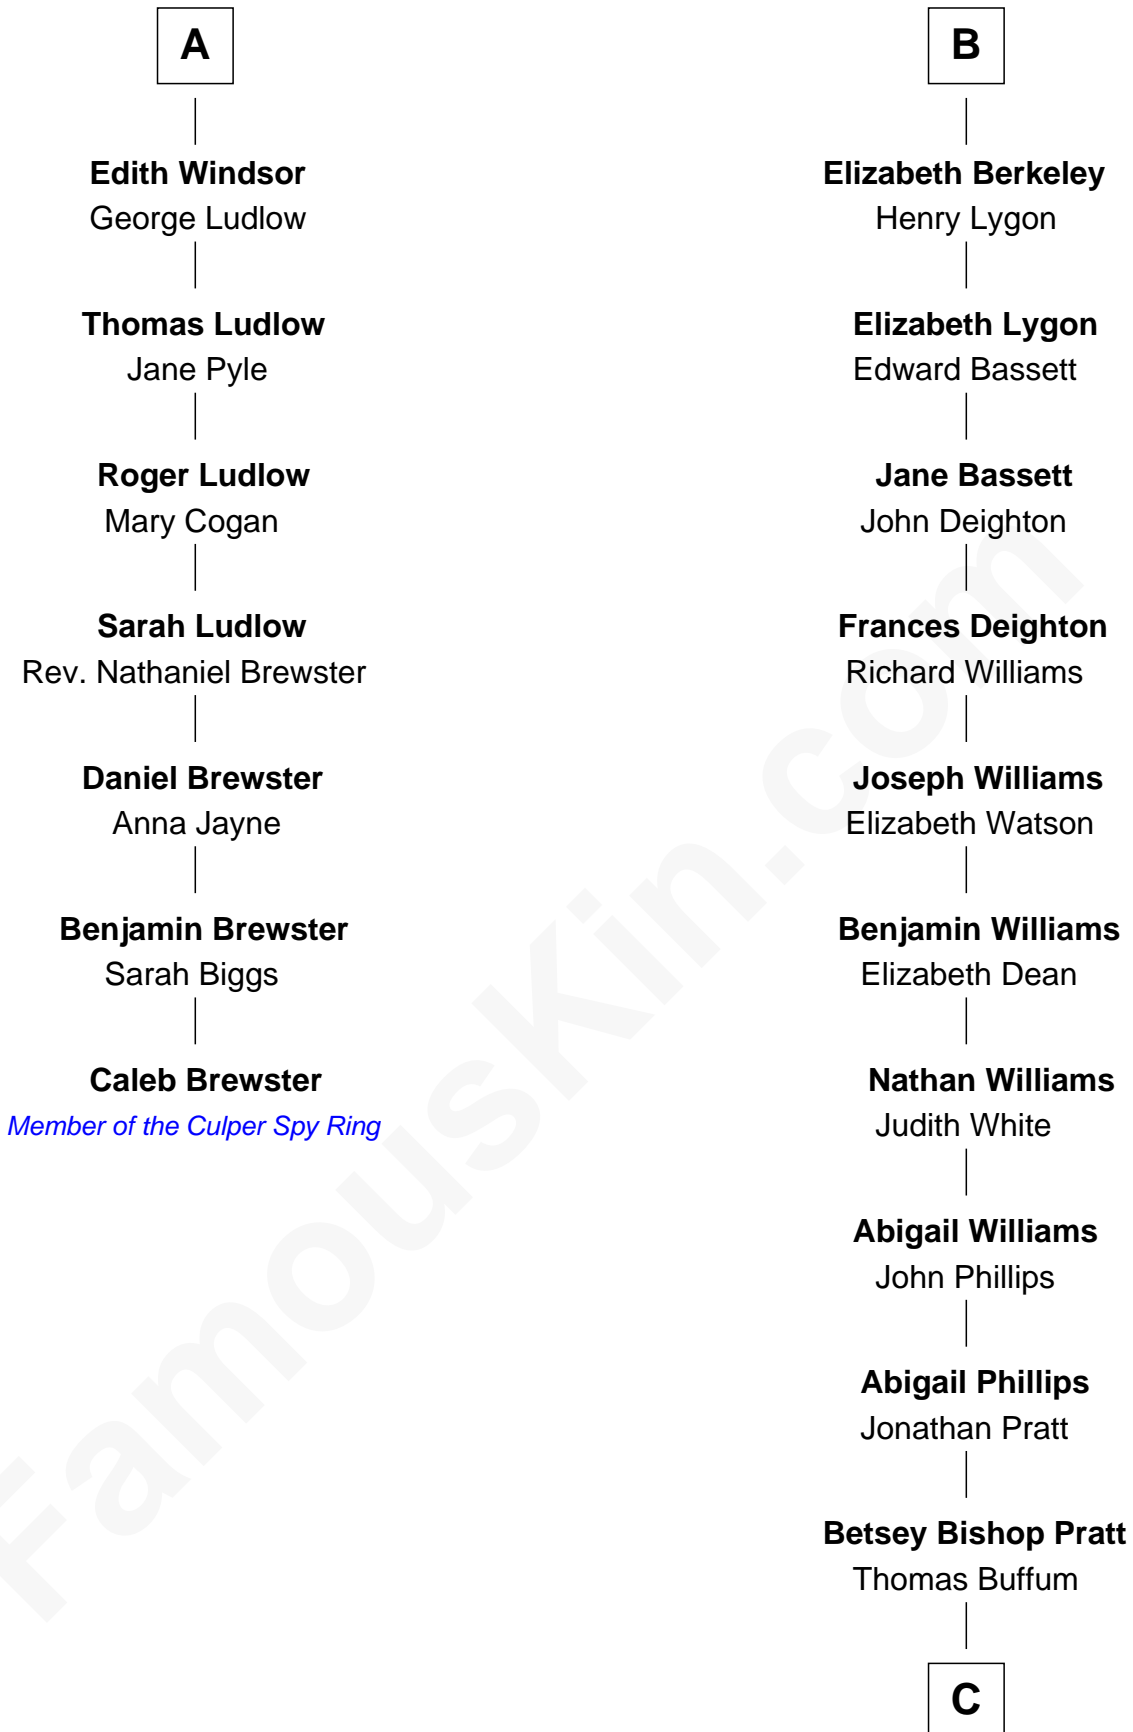

## Relationship Chart of

### Caleb Brewster

*Member of the Culper Spy Ring during the American Revolution*

13th cousin 8 times removed of

**James Taylor**  
*Singer-Songwriter*

**Humphrey de Bohun**  
Elizabeth Plantagenet

**C**

**Eliza Ann Buffum**  
Granville Hall Leonard

**Emily Roxanna Leonard**  
Stanford Lyman Haynes

**Theodosia Haynes**  
Alexander Taylor

**Dr. Isaac Montrose Taylor**  
Gertrude Arline Woodard

**James Taylor**  
*Singer-Songwriter*