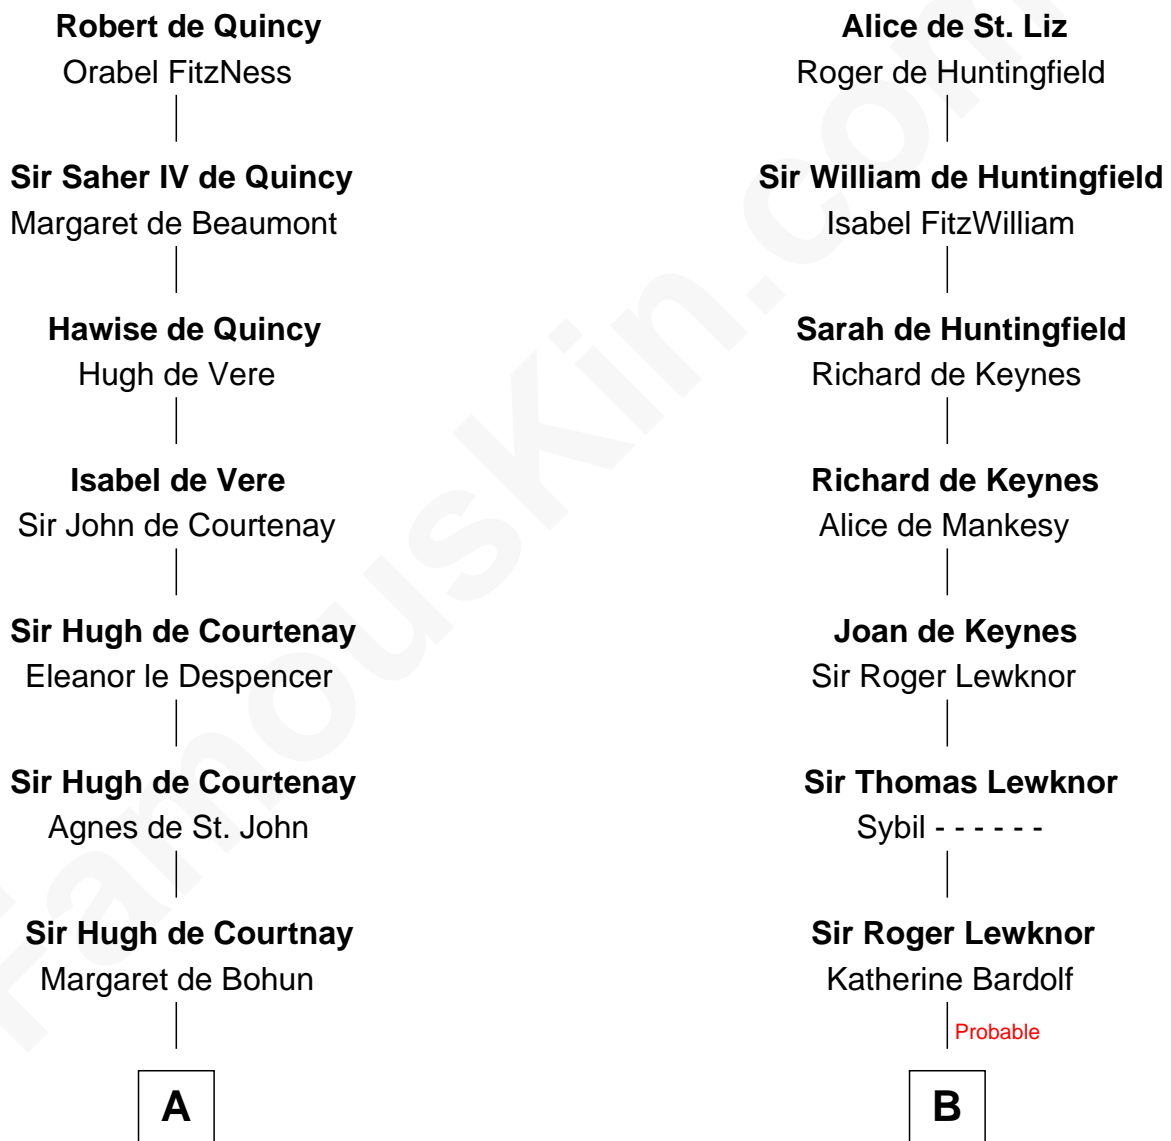

FamousKin.com

Relationship Chart of

Caleb Brewster

Member of the Culper Spy Ring during the American Revolution

17th cousin 2 times removed of

William Stoughton

Chief Judge and Prosecutor, Salem Witch Trials 1692

Saheer I de Quincy

Maud de St. Liz

C

—
Daniel Brewster

Anna Jayne

—
Benjamin Brewster

Sarah Biggs

—
Caleb Brewster

Member of the Culper Spy Ring

FamousKin.com