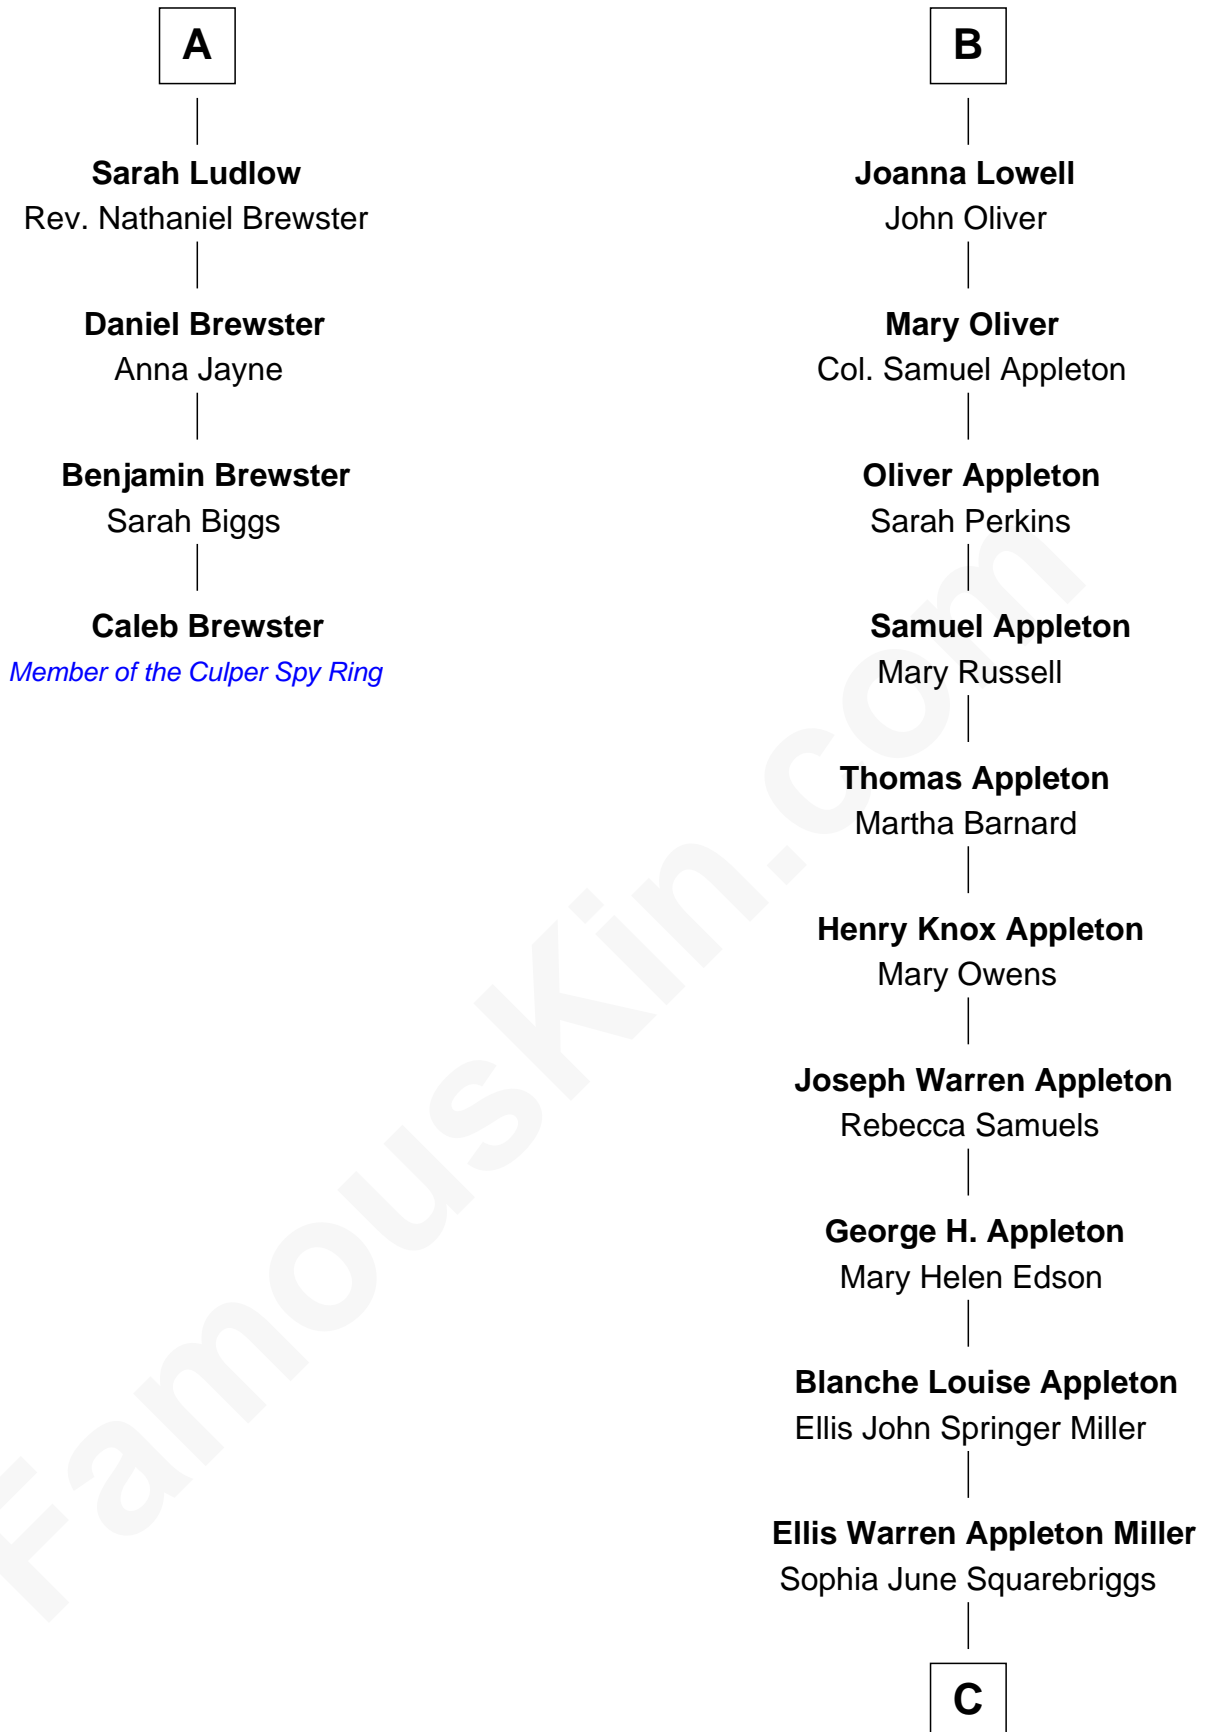

FamousKin.com

Relationship Chart of

Caleb Brewster

Member of the Culper Spy Ring during the American Revolution

10th cousin 8 times removed of

Marie-Chantal Miller
Crown Princess of Greece

Sir Hugh Luttrell
Catherine de Beaumont

C

Robert Warren Miller
Marie Clara Pesantes

Marie-Chantal Miller
Crown Princess of Greece

FamousKin.com