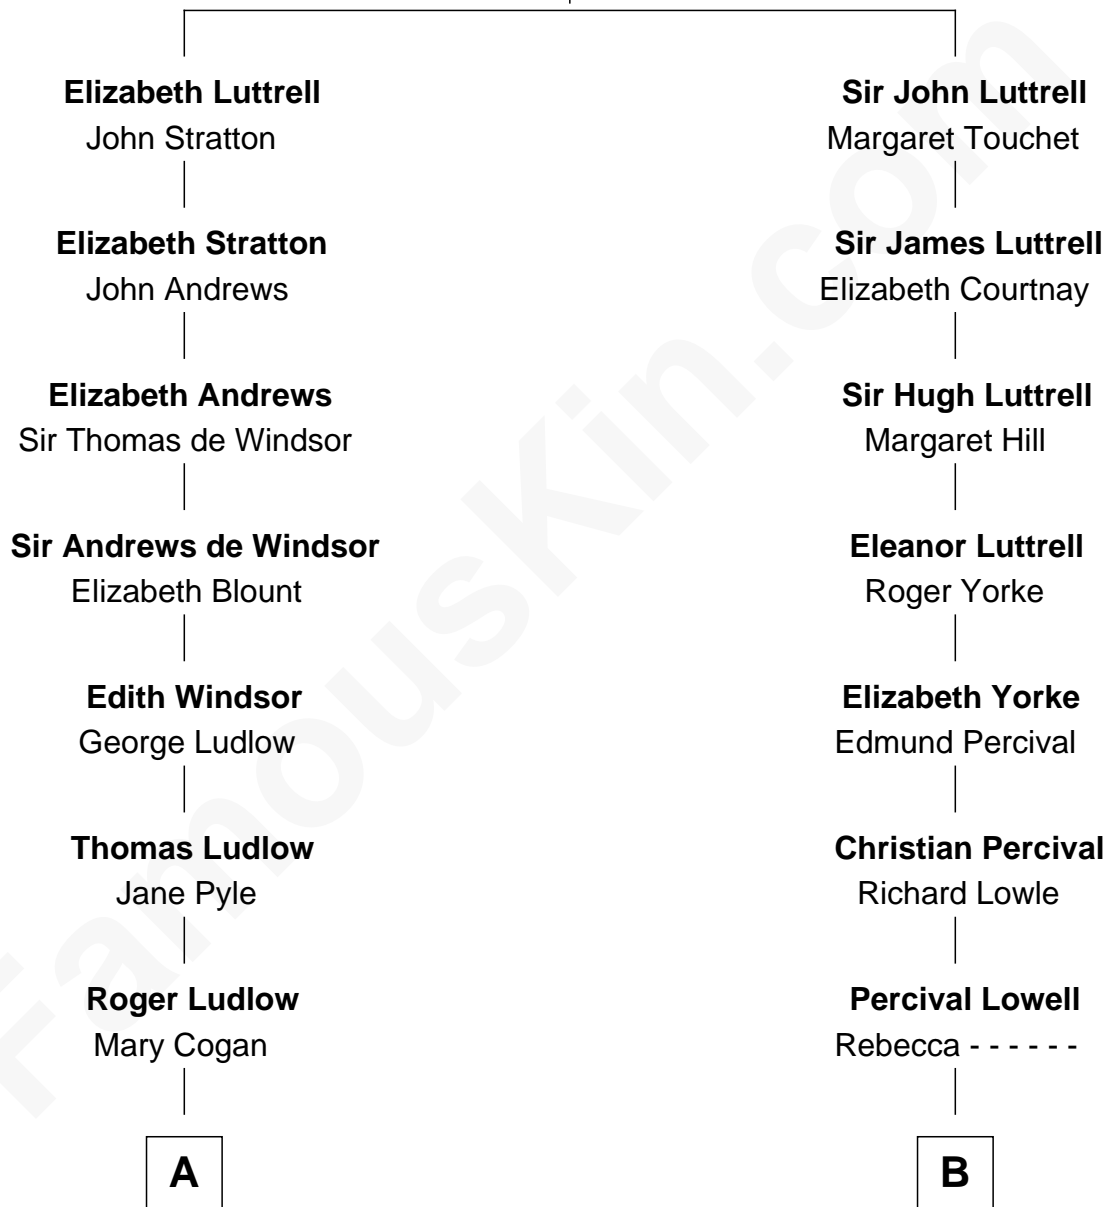

FamousKin.com

Relationship Chart of

Caleb Brewster

Member of the Culper Spy Ring during the American Revolution

10th cousin 8 times removed of

Marie-Chantal Miller
Crown Princess of Greece

Sir Hugh Luttrell
Catherine de Beaumont

C

Robert Warren Miller
Marie Clara Pesantes

Marie-Chantal Miller
Crown Princess of Greece

FamousKin.com