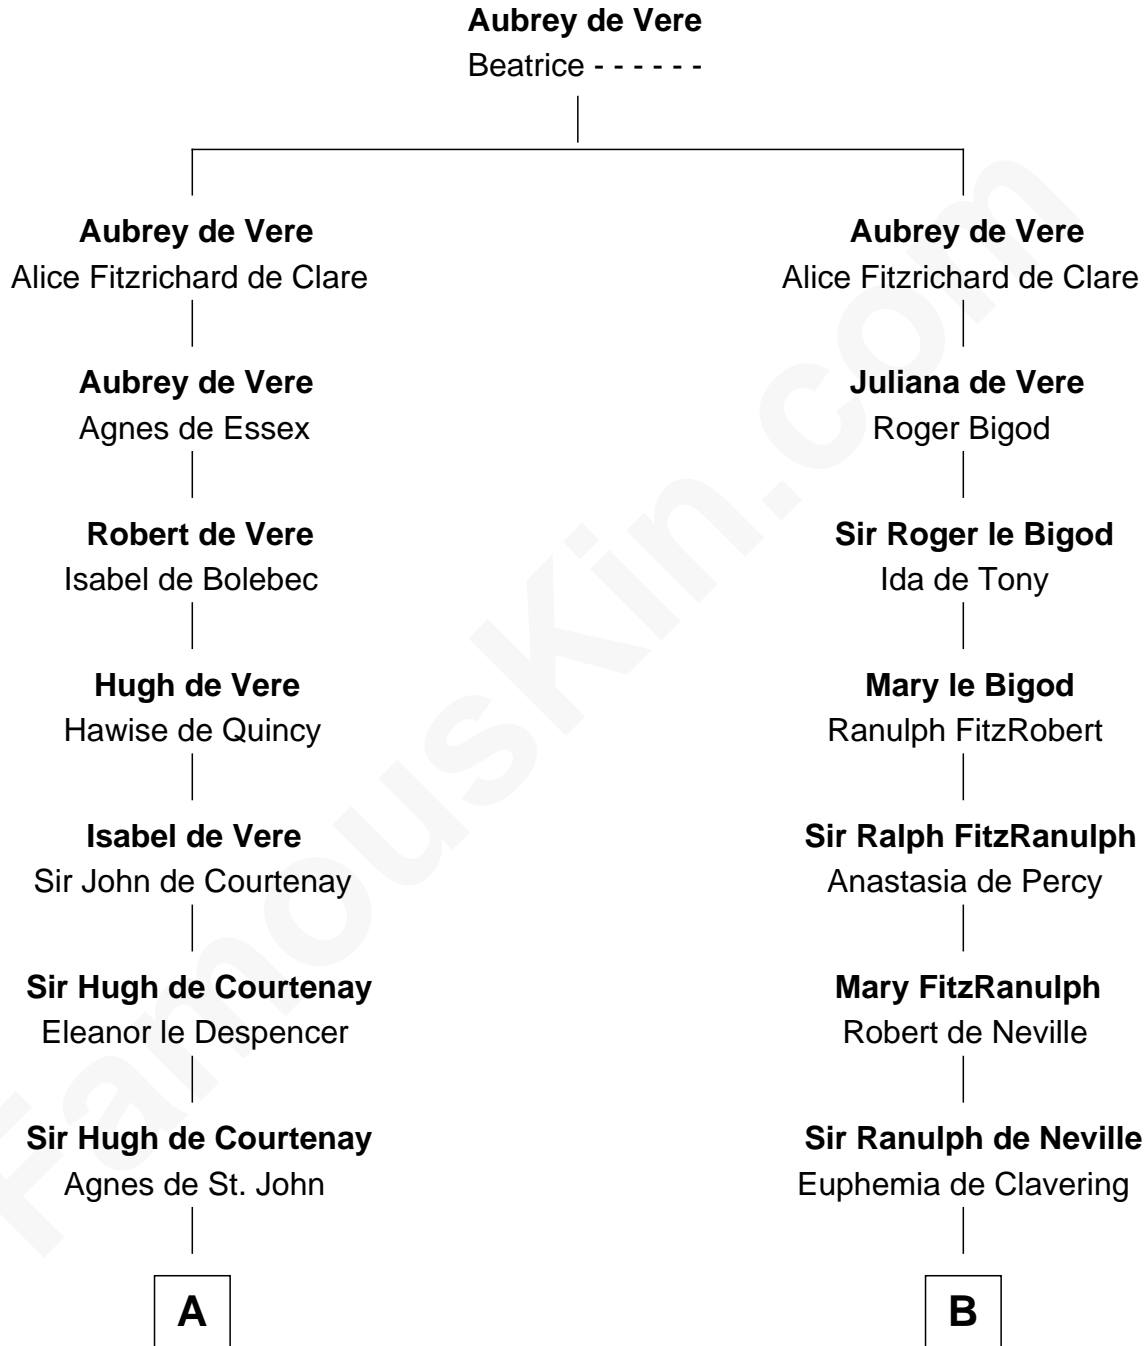

FamousKin.com

Relationship Chart of

Caleb Brewster

Member of the Culper Spy Ring during the American Revolution

20th cousin 1 time removed of

James Madison
4th U.S. President

C

Sarah Ludlow
Rev. Nathaniel Brewster

Daniel Brewster
Anna Jayne

Benjamin Brewster
Sarah Biggs

Caleb Brewster
Member of the Culper Spy Ring

D

Margaret Bernard
Daniel Gaines

Mary Gaines
Col. John Catlett

Rebecca Catlett
Francis Conway

Eleanor Rose Conway
James Madison

James Madison
4th U.S. President

FamousKin.com