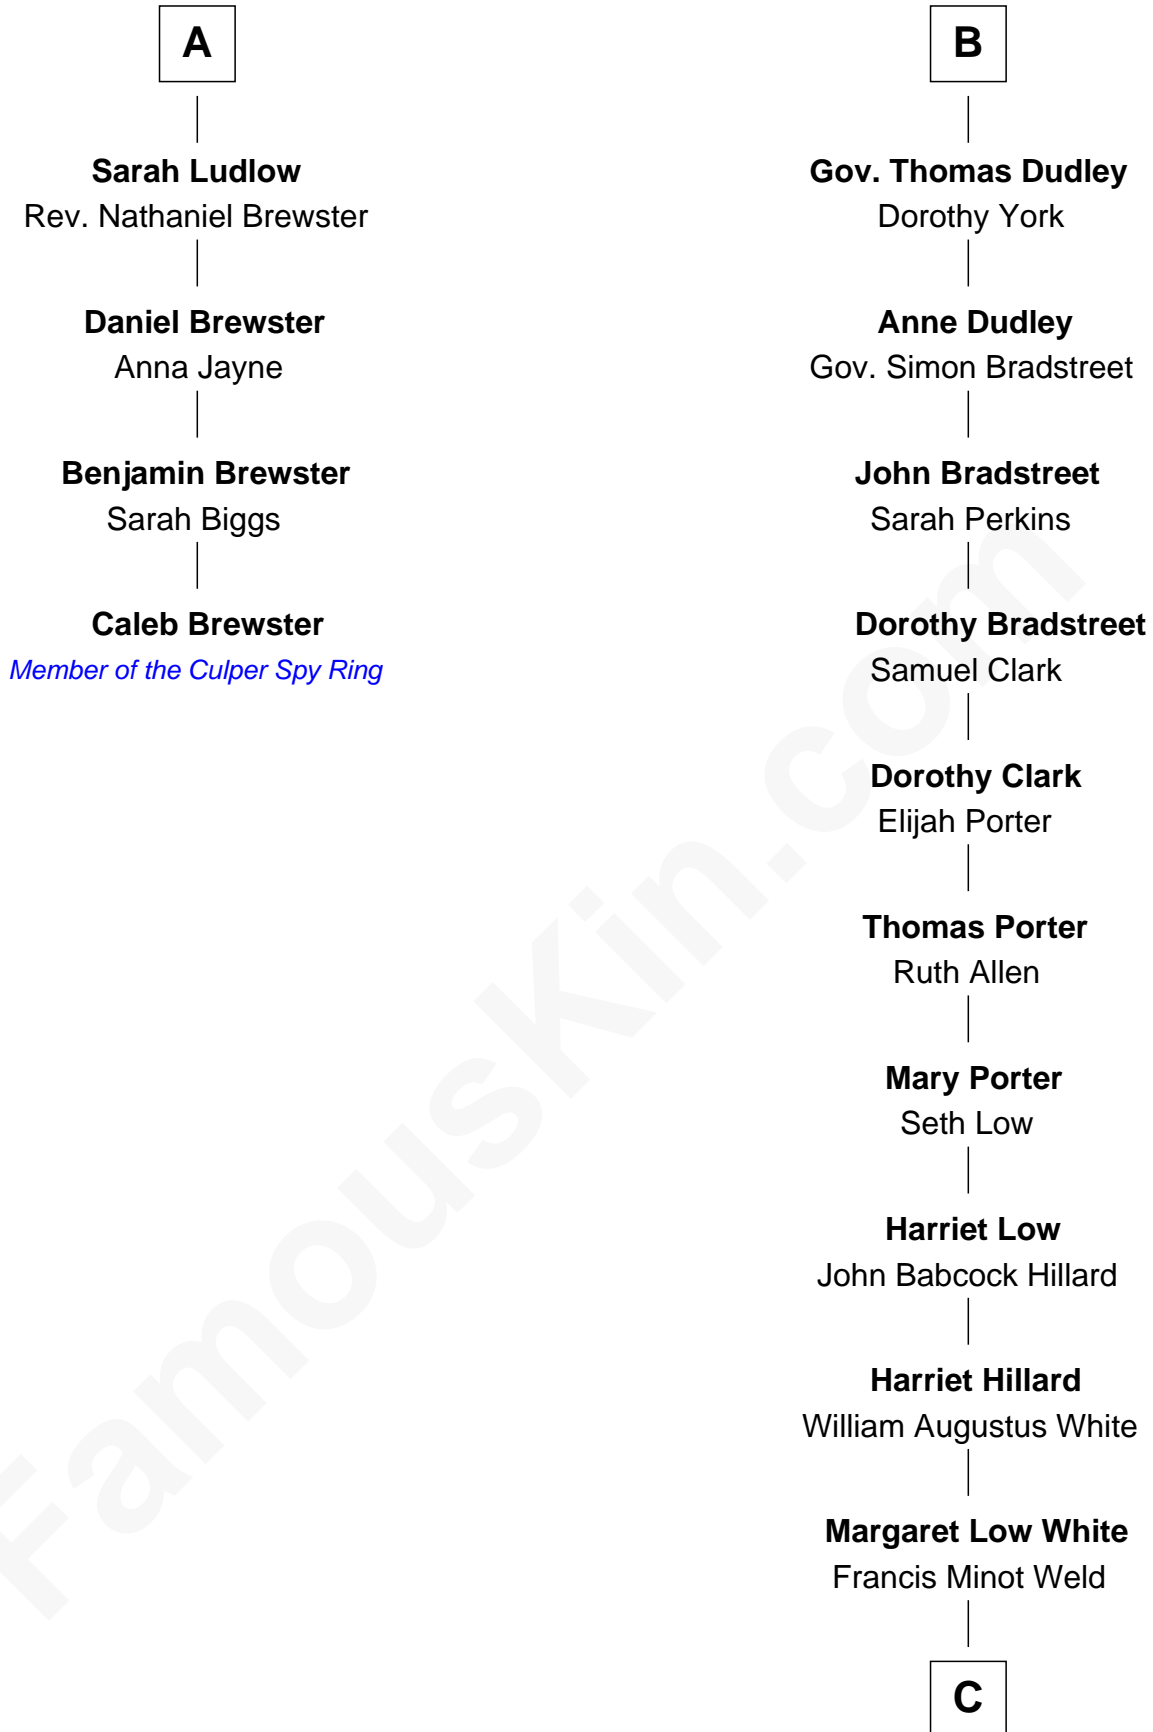

FamousKin.com

Relationship Chart of

Caleb Brewster

Member of the Culper Spy Ring during the American Revolution

10th cousin 8 times removed of

Bill Weld

68th Governor of Massachusetts

Sir Walter Blount
Sancha de Ayala

Sir Thomas Blount
Margaret de Gresley

Sir Walter Blount
Helena Byron

Sir William Blount
Margaret Echyngam

Elizabeth Blount
Sir Andrews de Windsor

Edith Windsor
George Ludlow

Thomas Ludlow
Jane Pyle

Roger Ludlow
Mary Cogan

A

Constance Blount
Sir John Sutton

Sir John Sutton
Elizabeth Berkeley

Sir Edmund Sutton
Joyce Tiptoft

Sir Edward Sutton
Cecily Willoughby

Sir John Sutton
Cecily Grey

Sir Henry Dudley
----- Ashton

Probable

Roger Dudley
Susanna Thorne

B

C

David Weld
Mary Blake Nichols

Bill Weld
68th Governor of Massachusetts

FamousKin.com