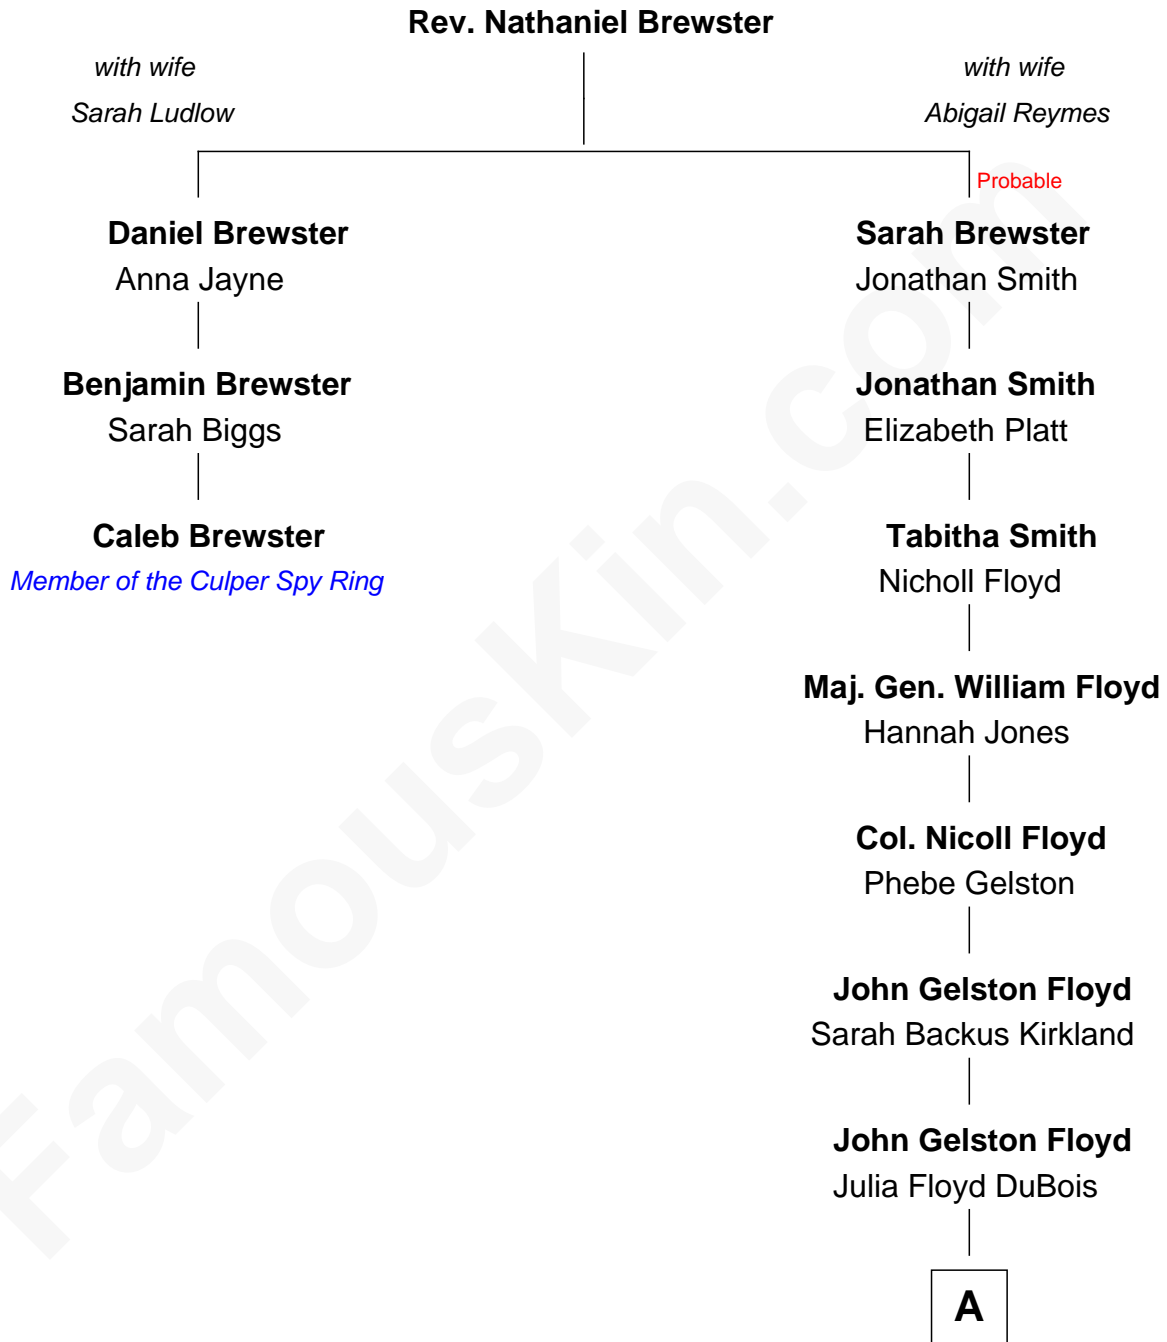

FamousKin.com

Relationship Chart of

Caleb Brewster

Member of the Culper Spy Ring during the American Revolution

2nd cousin 7 times removed of

Bill Weld

68th Governor of Massachusetts

FamousKin.com

A

Cornelia DuBois Floyd
John Treadwell Nichols

Mary Blake Nichols
David Weld

Bill Weld

68th Governor of Massachusetts

FamousKin.com