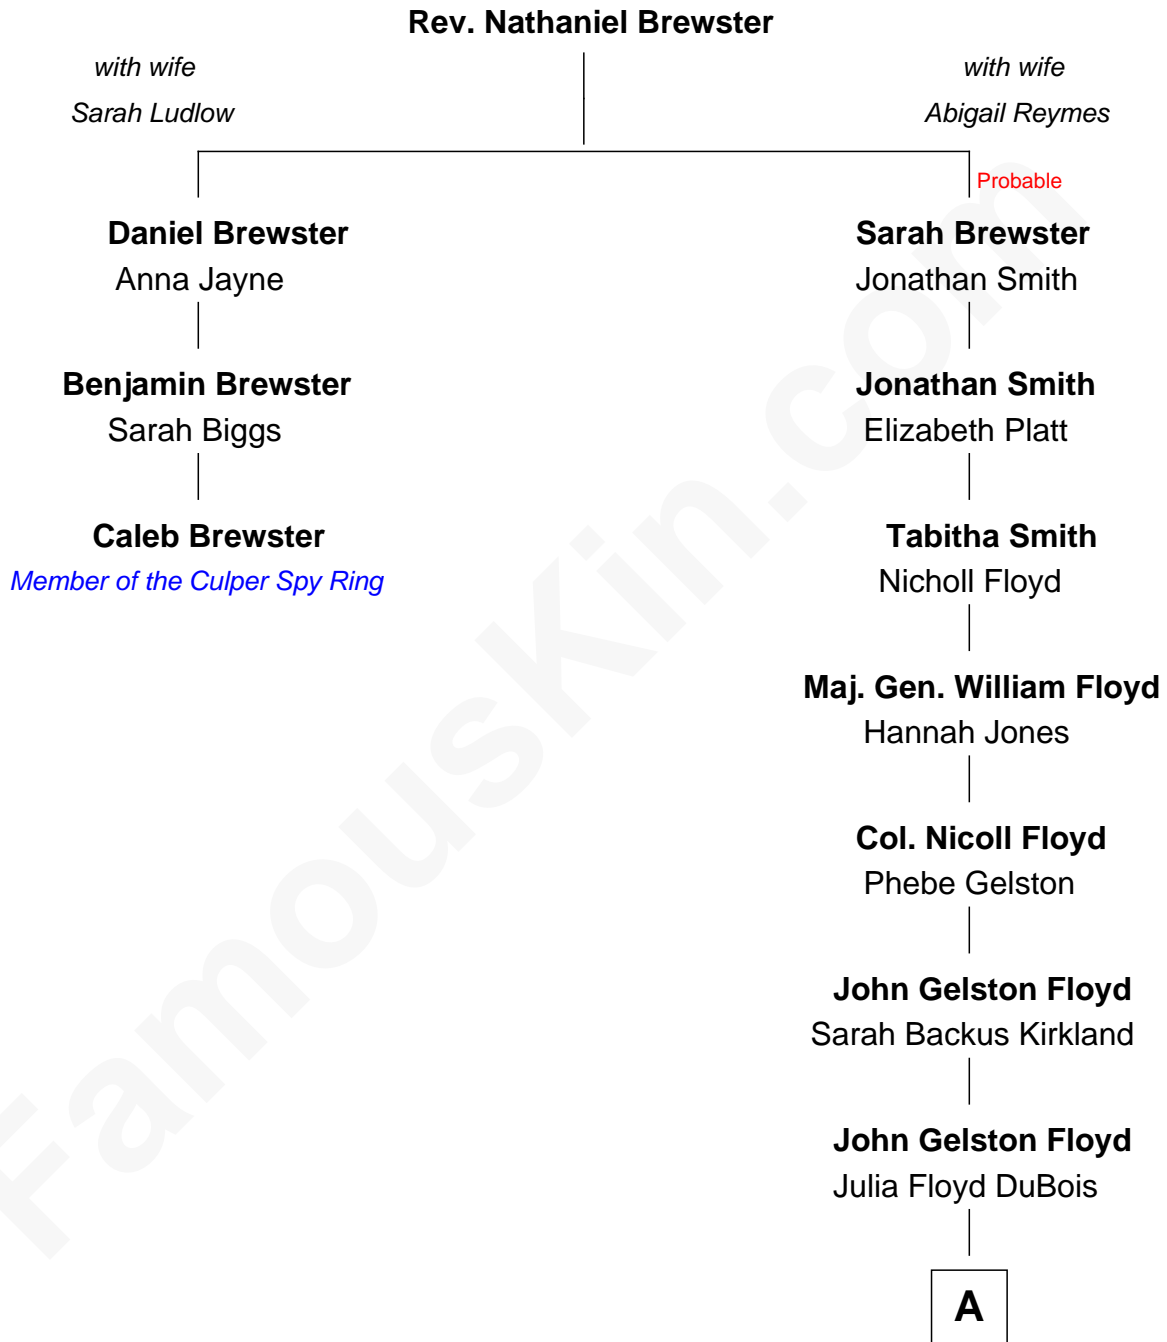

FamousKin.com

Relationship Chart of

Caleb Brewster

Member of the Culper Spy Ring during the American Revolution

2nd cousin 7 times removed of

Bill Weld

68th Governor of Massachusetts

A

—
Cornelia DuBois Floyd

John Treadwell Nichols

—
Mary Blake Nichols

David Weld

—
Bill Weld

68th Governor of Massachusetts

FamousKin.com