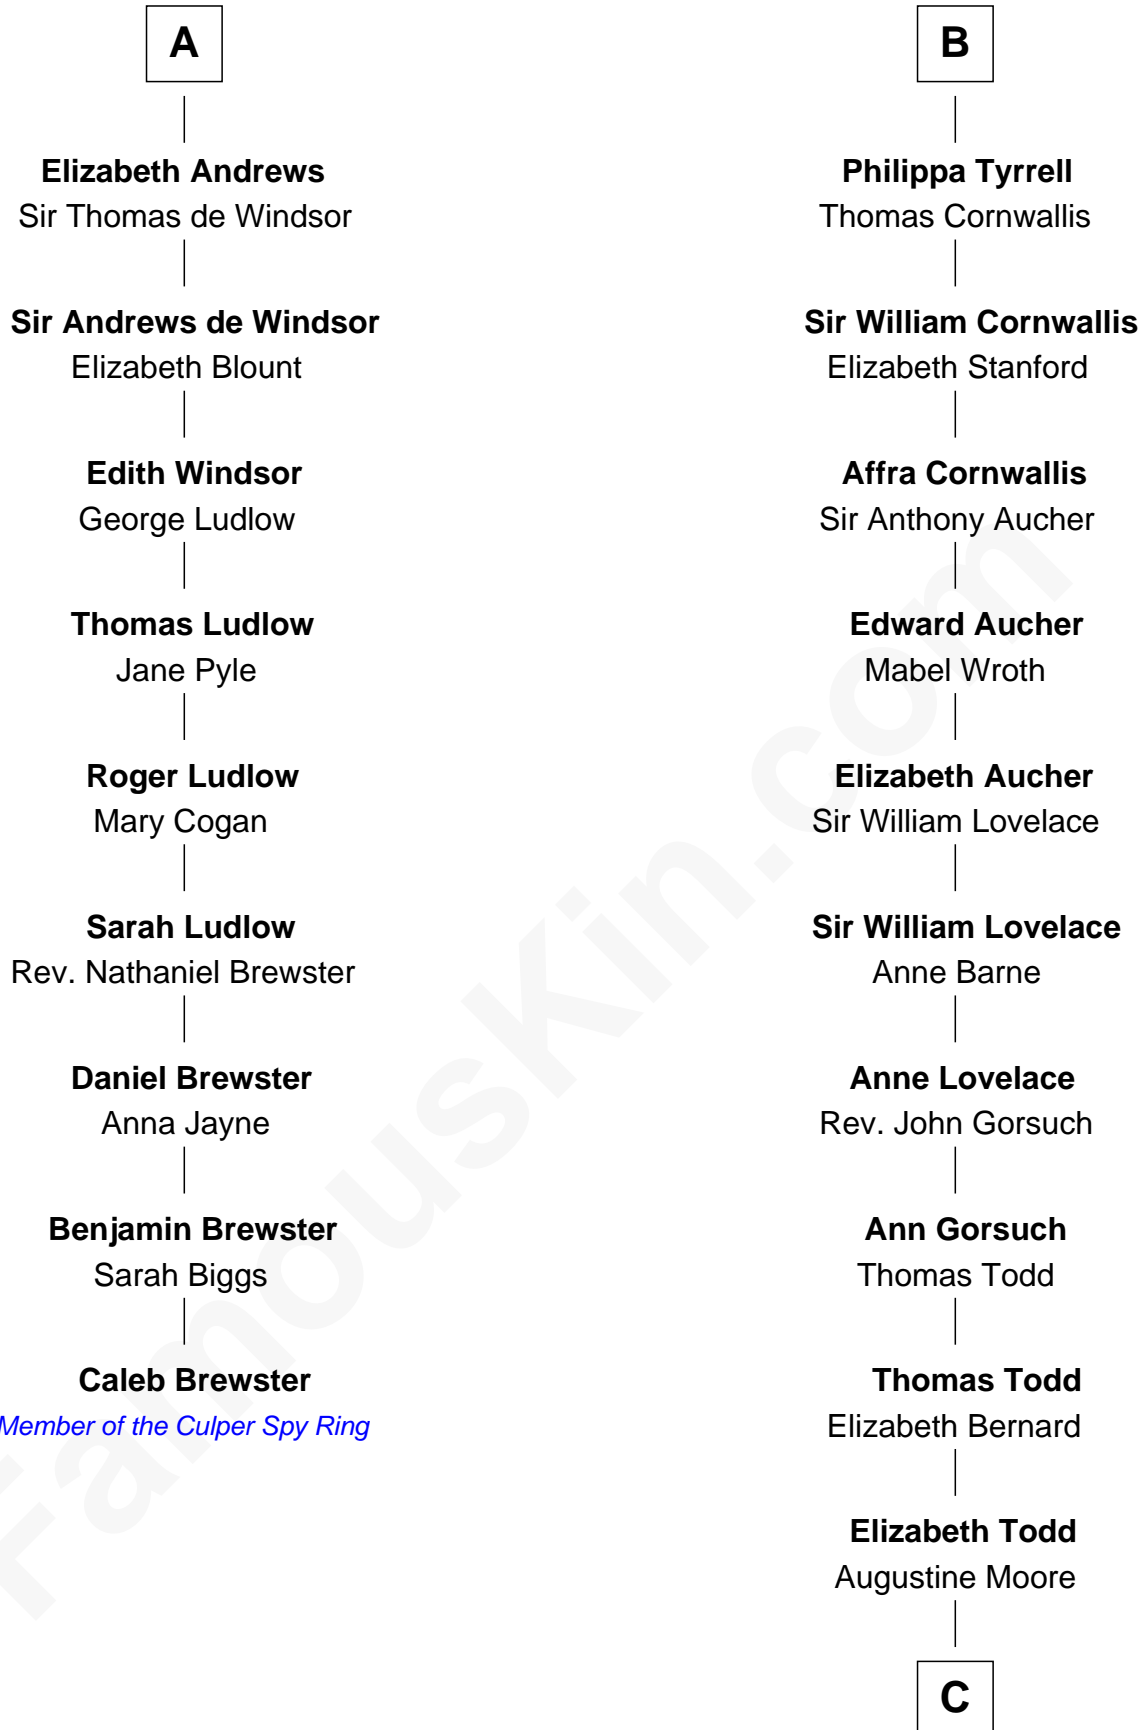

### Caleb Brewster

*Member of the Culper Spy Ring during the American Revolution*

15th cousin 6 times removed of

**Helen Keller**

*Author and Activist*

**Sir Hugh le Despencer**

Aveline Basset

**Eleanor le Despencer**

**Hugh le Despencer**

Eleanor de Clare

**Isabel le Despencer**

Richard Fitzalan

**Sir Edmund Fitzalan**

Sibyl de Montagu

**Philippe Fitzalan**

Sir Richard Sergeaux

**Philippa Sergeaux**

Sir Robert Pashley

**Anne Pashley**

Edward Tyrrell

**B**

C

**Col. Bernard Moore**

Anne Catherine Spotswood

**Col. Alexander Spotswood Moore**

Elizabeth Aylett

**Mary Fairfax Moore**

David Keller

**Arthur Henley Keller**

Kate Adams

**Helen Keller**

*Author and Activist*