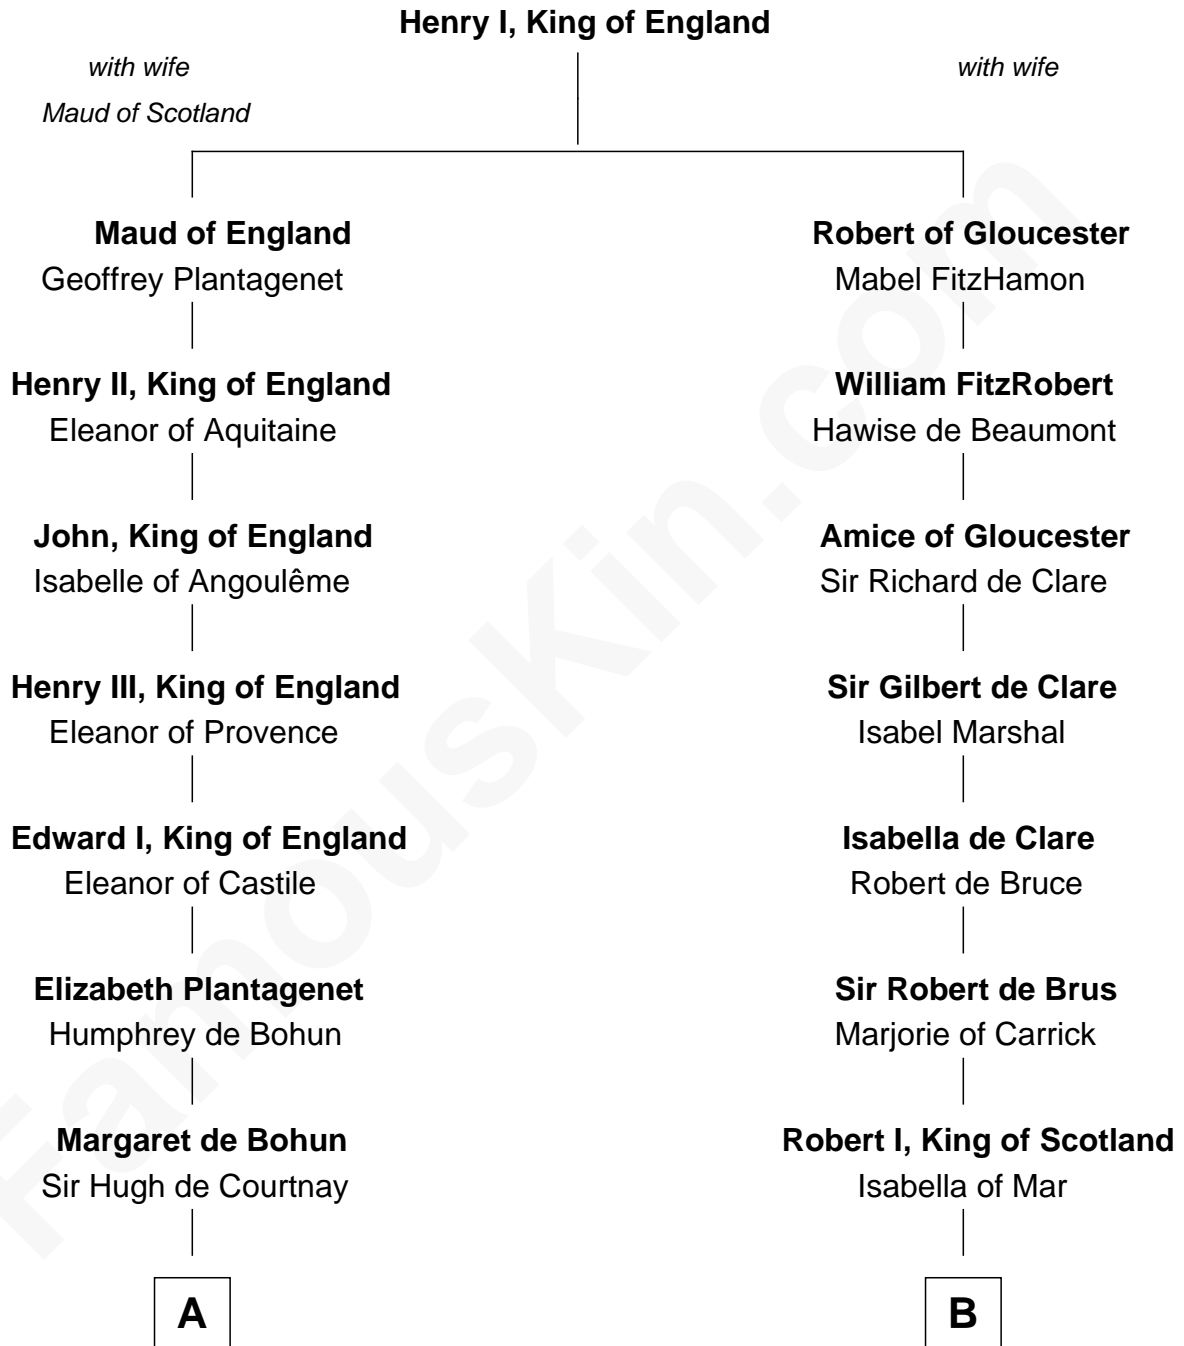

FamousKin.com

Relationship Chart of

Caleb Brewster

Member of the Culper Spy Ring during the American Revolution

19th cousin 1 time removed of

Philip Livingston

Signer of the Declaration of Independence

C

Daniel Brewster

Anna Jayne

Benjamin Brewster

Sarah Biggs

Caleb Brewster

Member of the Culper Spy Ring

D

Rev. John Livingston