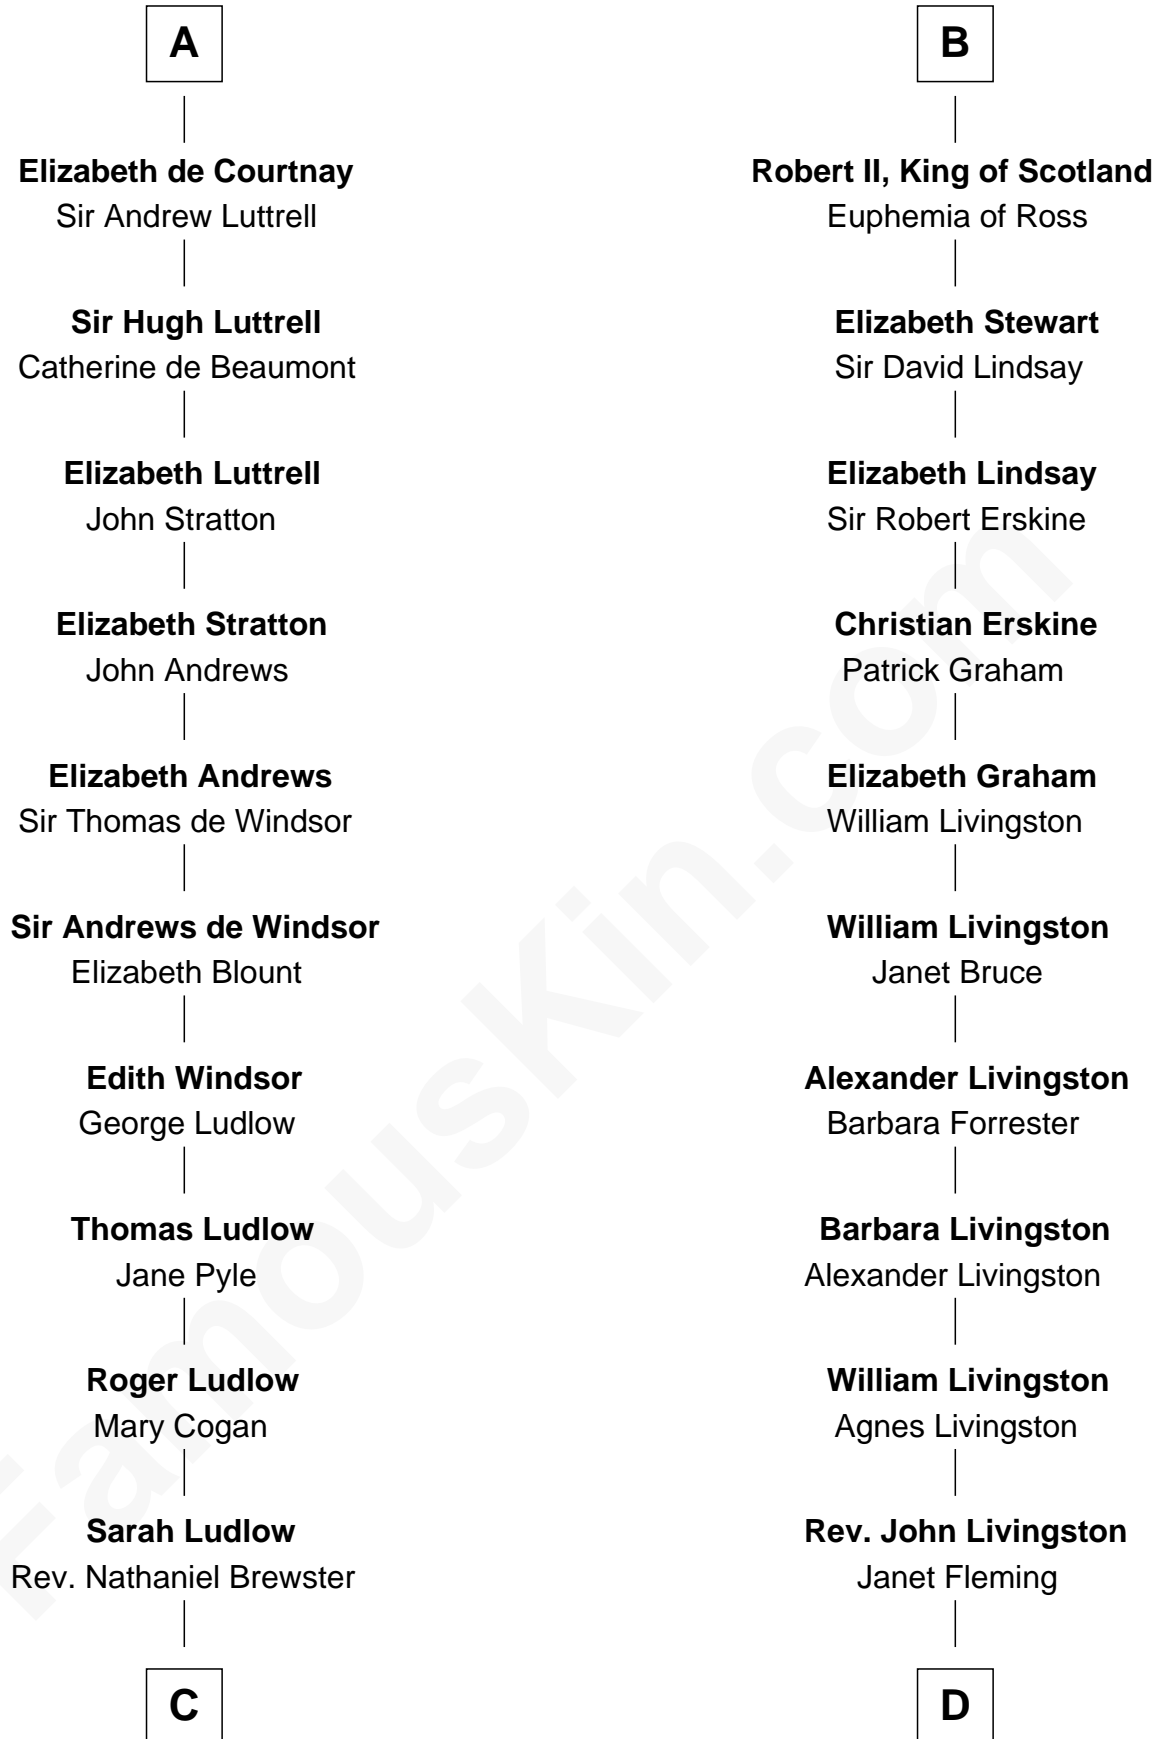

FamousKin.com

Relationship Chart of

Caleb Brewster

Member of the Culper Spy Ring during the American Revolution

19th cousin of

Philip Livingston

Signer of the Declaration of Independence

Robert de Beaumont

Sir Hugh de Courtenay
Agnes de St. John

Sir Hugh de Courtnay
Margaret de Bohun

A

Hawise de Beaumont
William FitzRobert

Amice of Gloucester
Sir Richard de Clare

Sir Gilbert de Clare
Isabel Marshal

Isabella de Clare
Robert de Bruce

Sir Robert de Brus
Marjorie of Carrick

Robert I, King of Scotland
Isabella of Mar

Marjorie Bruce
Walter Stewart

B

C

Daniel Brewster

Anna Jayne

Benjamin Brewster