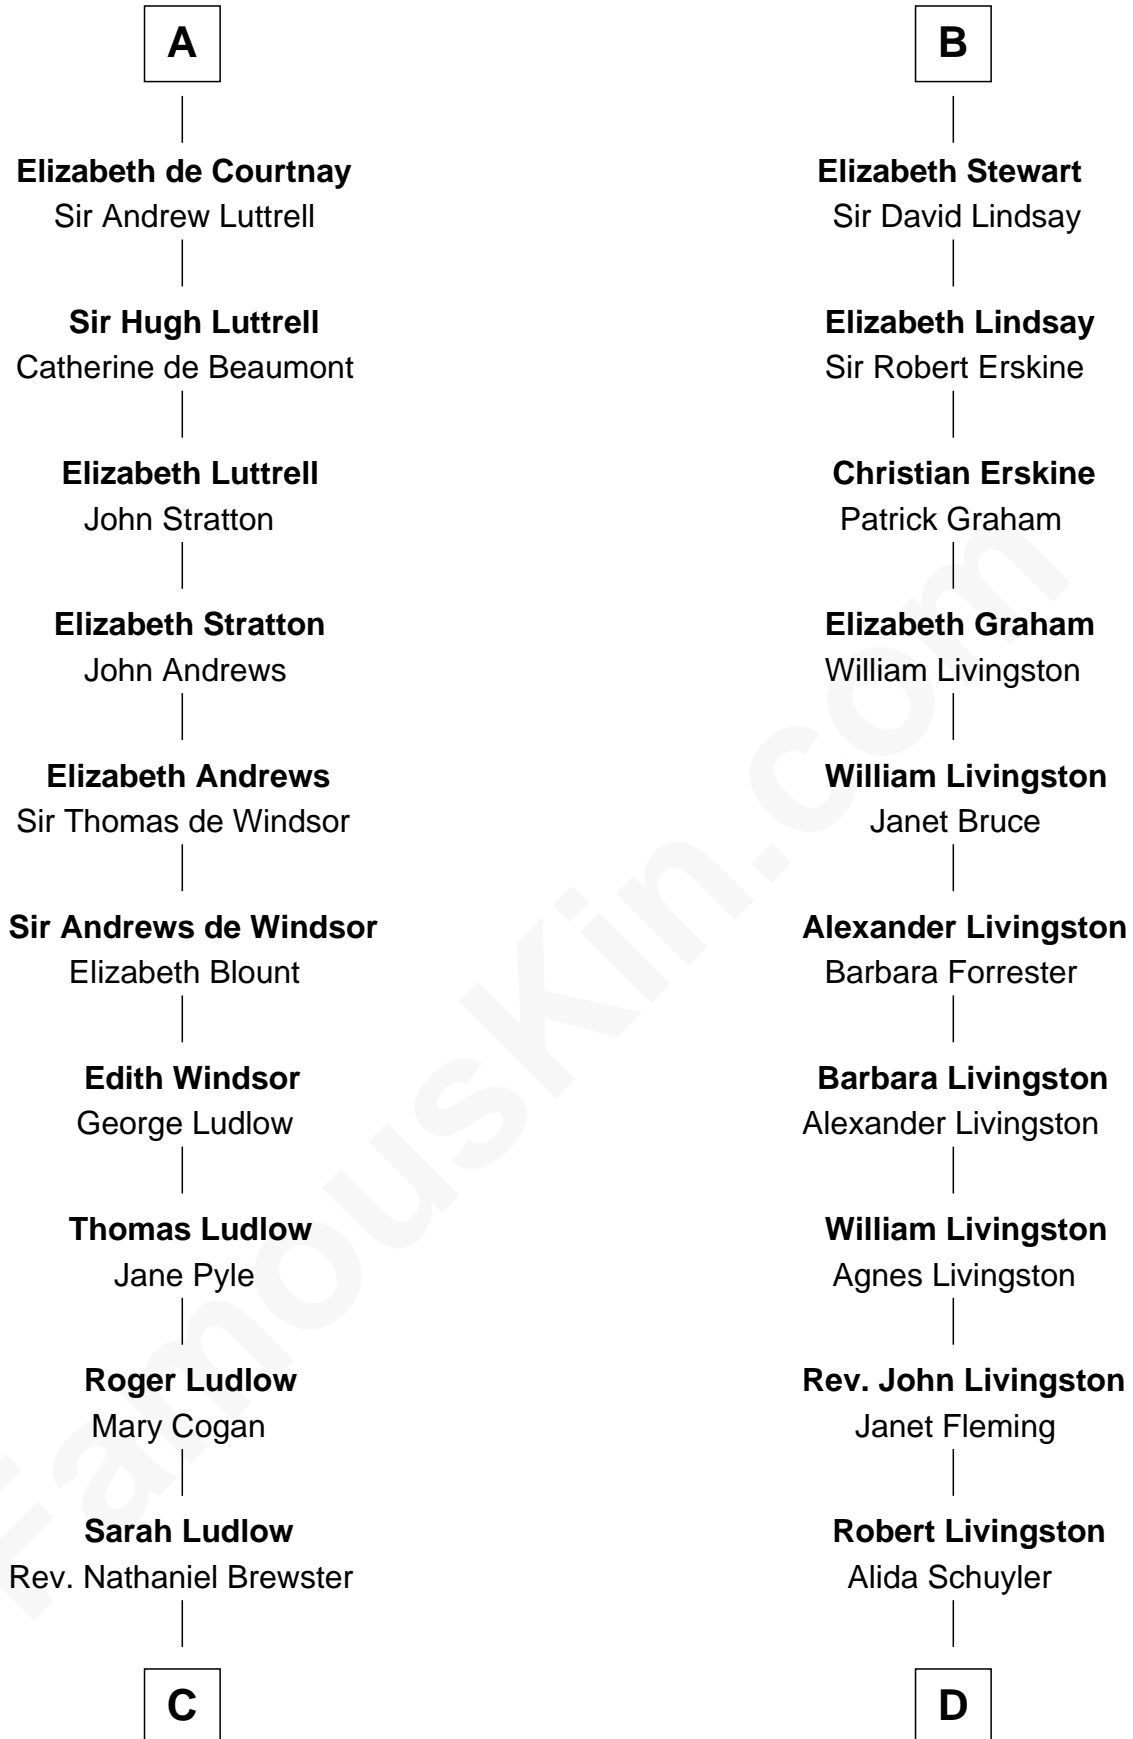

FamousKin.com

Relationship Chart of

Caleb Brewster

Member of the Culper Spy Ring during the American Revolution

18th cousin 1 time removed of

Philip Livingston

Signer of the Declaration of Independence

Henry of Huntingdon

Robert I, King of Scotland

Isabella of Mar

Marjorie Bruce

Walter Stewart

Robert II, King of Scotland

Euphemia of Ross

B

C

Daniel Brewster

Anna Jayne

Benjamin Brewster

Sarah Biggs

Caleb Brewster

Member of the Culper Spy Ring

D

Philip Livingston