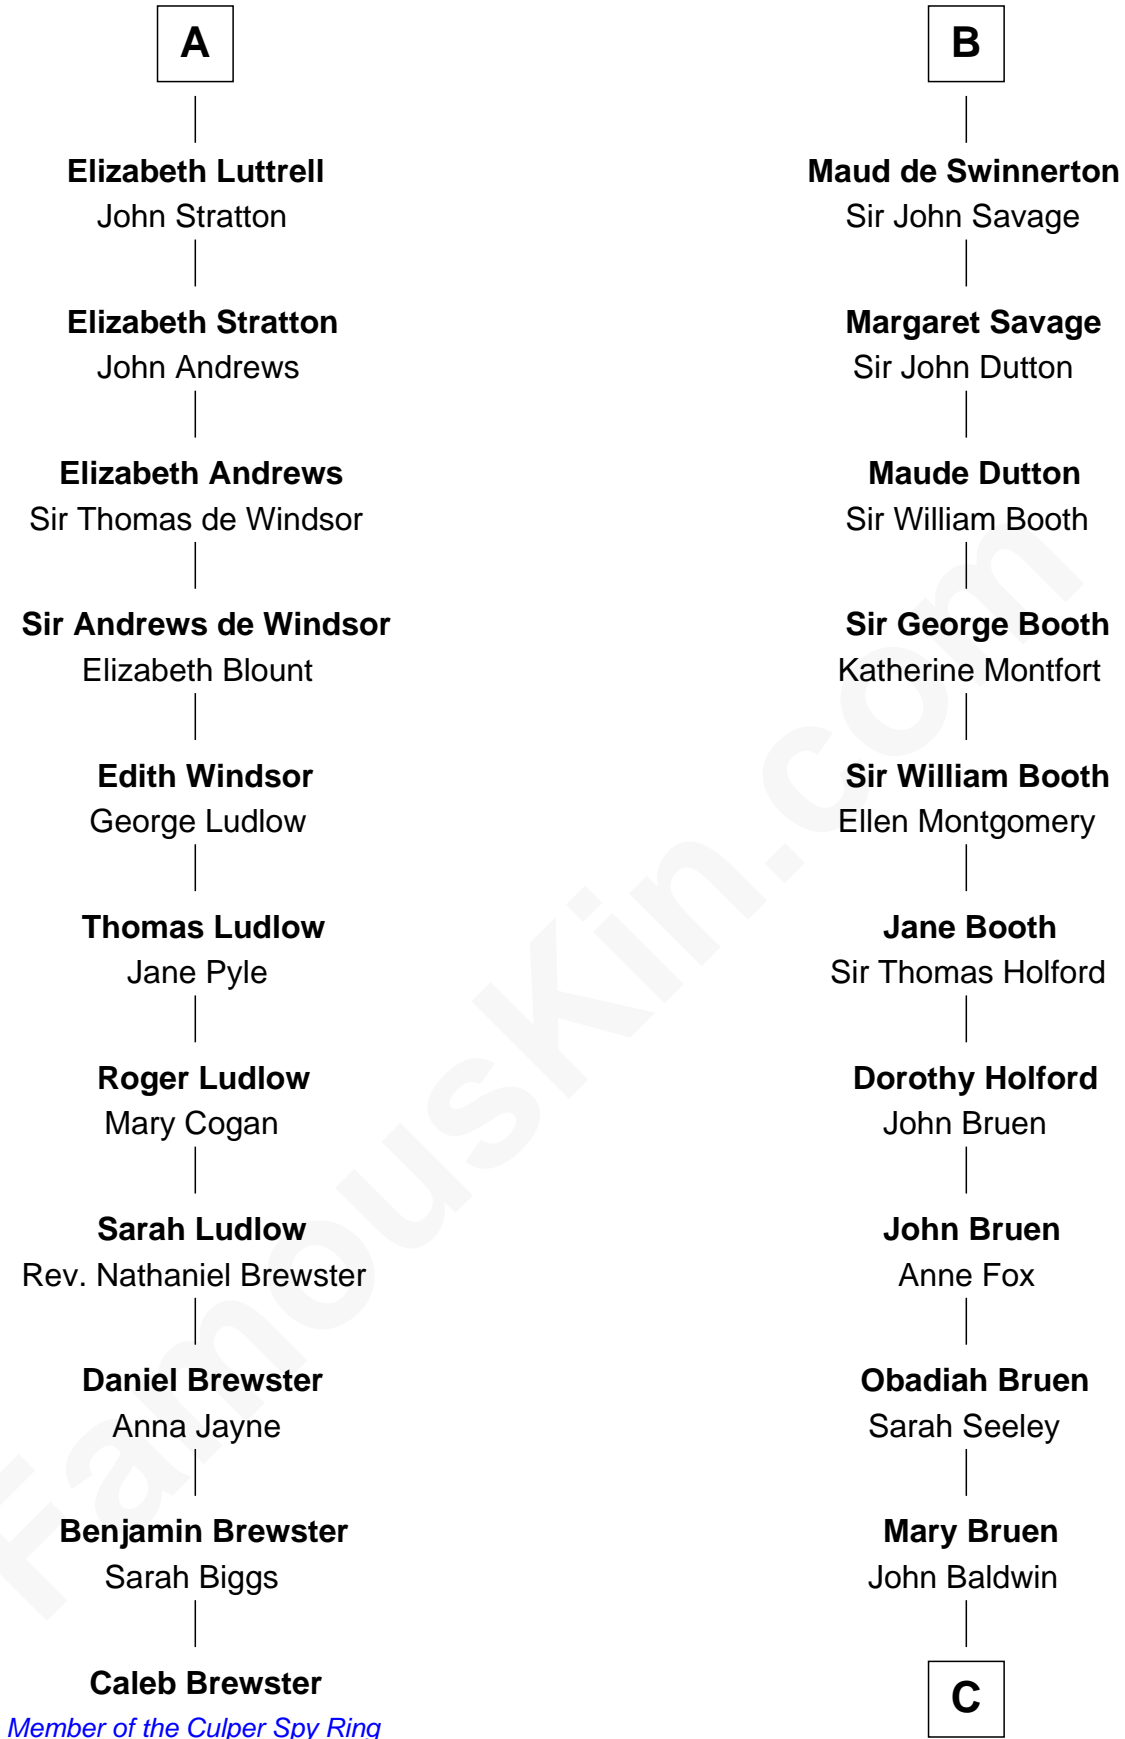

FamousKin.com

Relationship Chart of

Caleb Brewster

Member of the Culper Spy Ring during the American Revolution

17th cousin 3 times removed of

Abraham Baldwin

Signer of the U.S. Constitution

Henry II, King of England

Edward I, King of England
Eleanor of Castile

Ela Longespee
Sir Roger la Zouche

Elizabeth Plantagenet
Humphrey de Bohun

Sir Alan la Zouche
Eleanor de Segrave

Margaret de Bohun
Sir Hugh de Courtney

Maude la Zouche
Sir Robert de Holland

Elizabeth de Courtney
Sir Andrew Luttrell

Maude de Holland
Sir Thomas de Swinnerton

Sir Hugh Luttrell
Catherine de Beaumont

Sir Robert de Swinnerton
Elizabeth de Beke

A

B

C

Abigail Baldwin

Samuel Baldwin

Timothy Baldwin

Bathsheba Stone

Michael Baldwin

Lucy Dudley

Abraham Baldwin

Signer of the U.S. Constitution

FamousKin.com