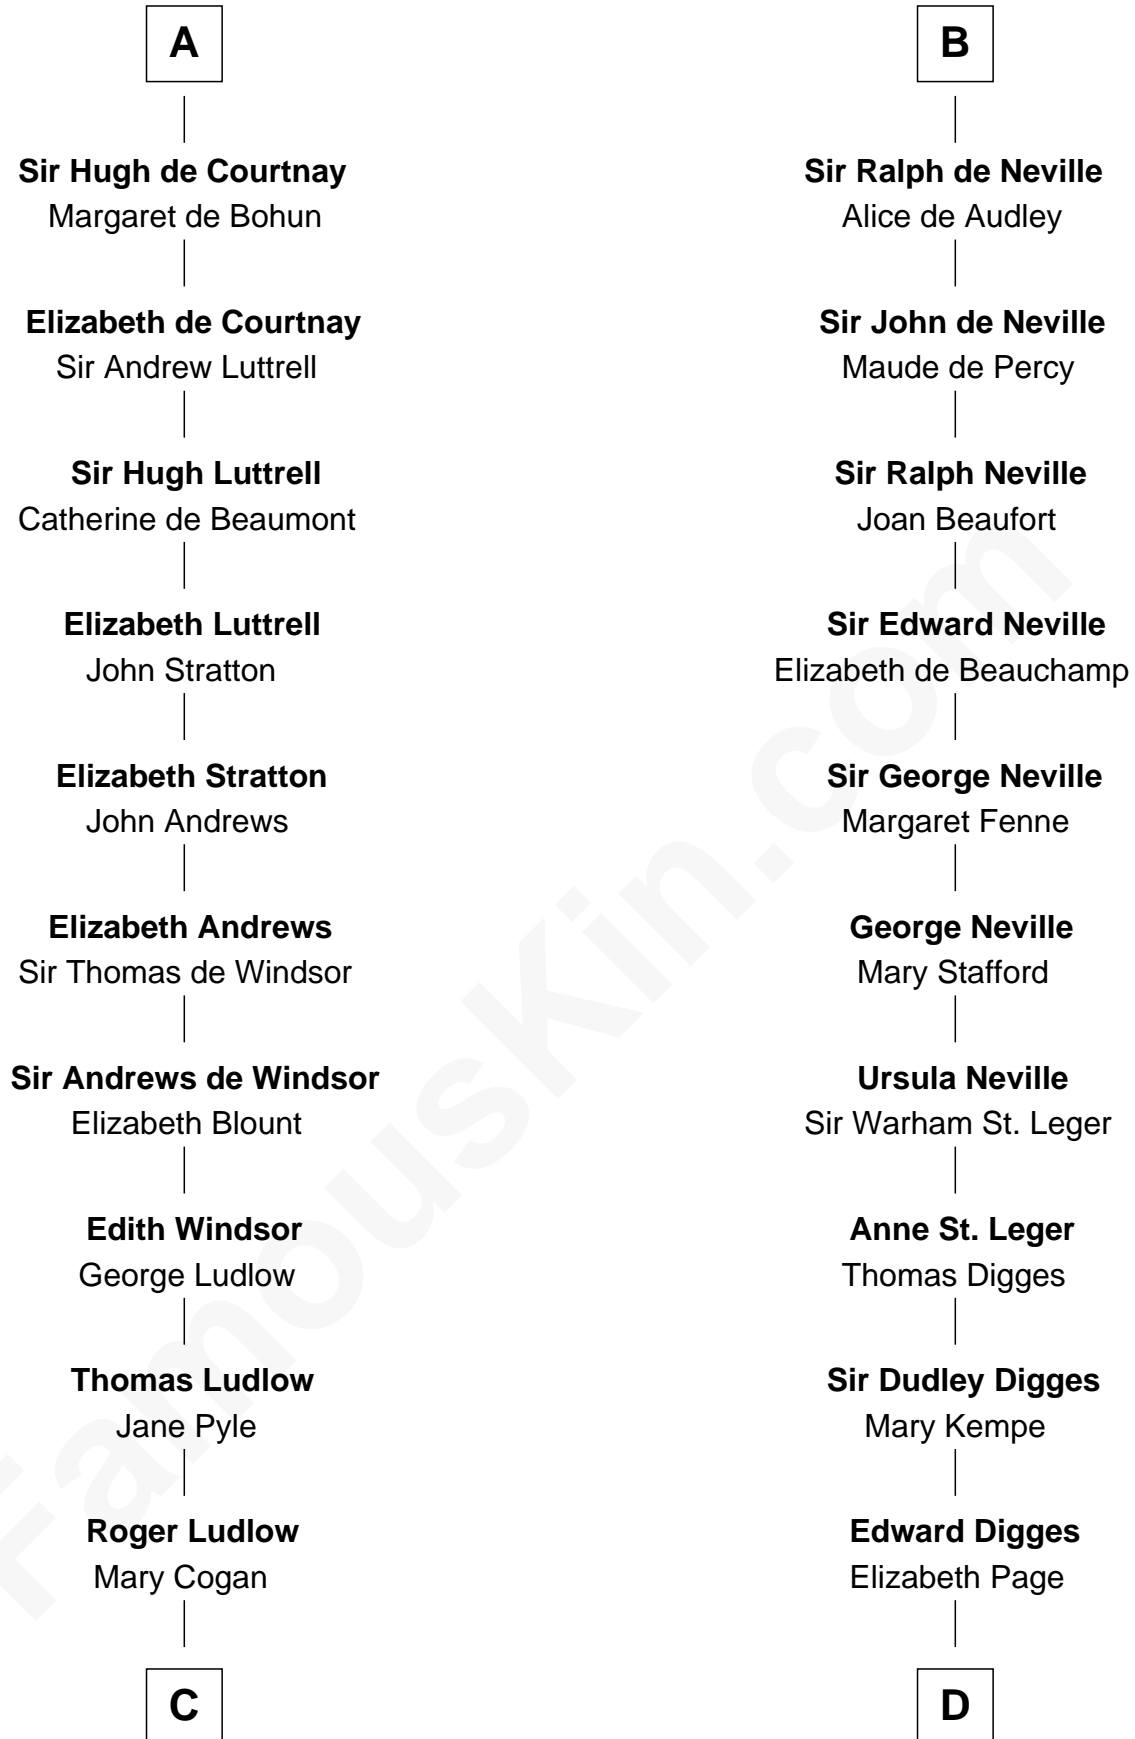

FamousKin.com Relationship Chart of

Caleb Brewster

Member of the Culper Spy Ring during the American Revolution

20th cousin of

Daniel Carroll

Signer of the U.S. Constitution

C

Sarah Ludlow
Rev. Nathaniel Brewster

Daniel Brewster
Anna Jayne

Benjamin Brewster
Sarah Biggs

Caleb Brewster
Member of the Culper Spy Ring

D

William Digges
Elizabeth Sewall

Anne Digges
Henry Darnall

Eleanor Darnall
Daniel Carroll

Daniel Carroll
Signer of the U.S. Constitution