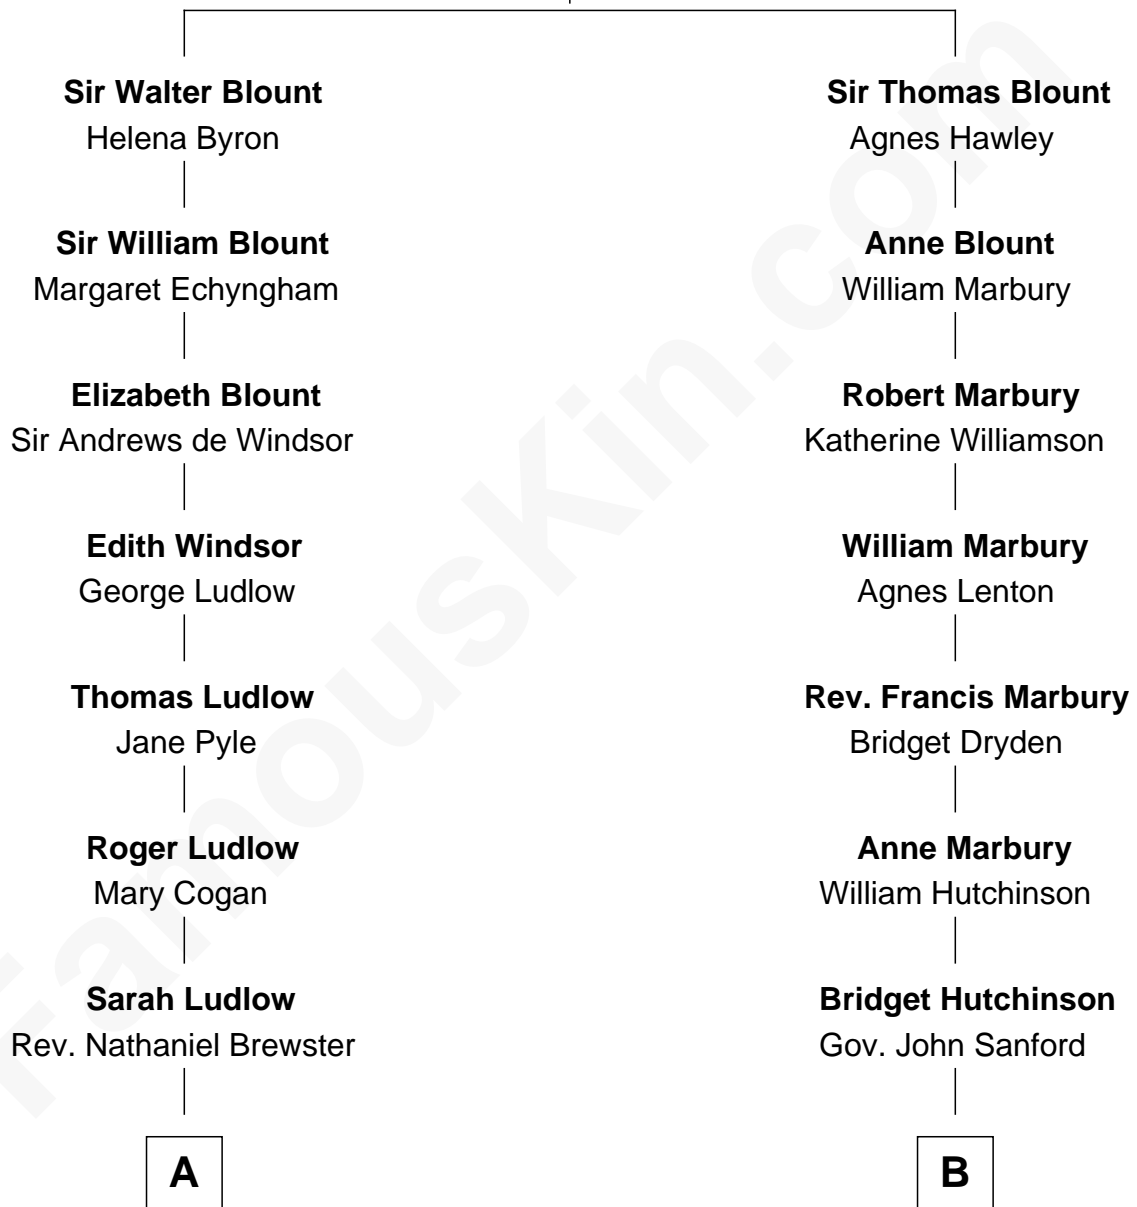

FamousKin.com

Relationship Chart of

Caleb Brewster

Member of the Culper Spy Ring during the American Revolution

9th cousin 9 times removed of

Treat Williams
TV & Movie Actor

Sir Thomas Blount
Margaret de Gresley