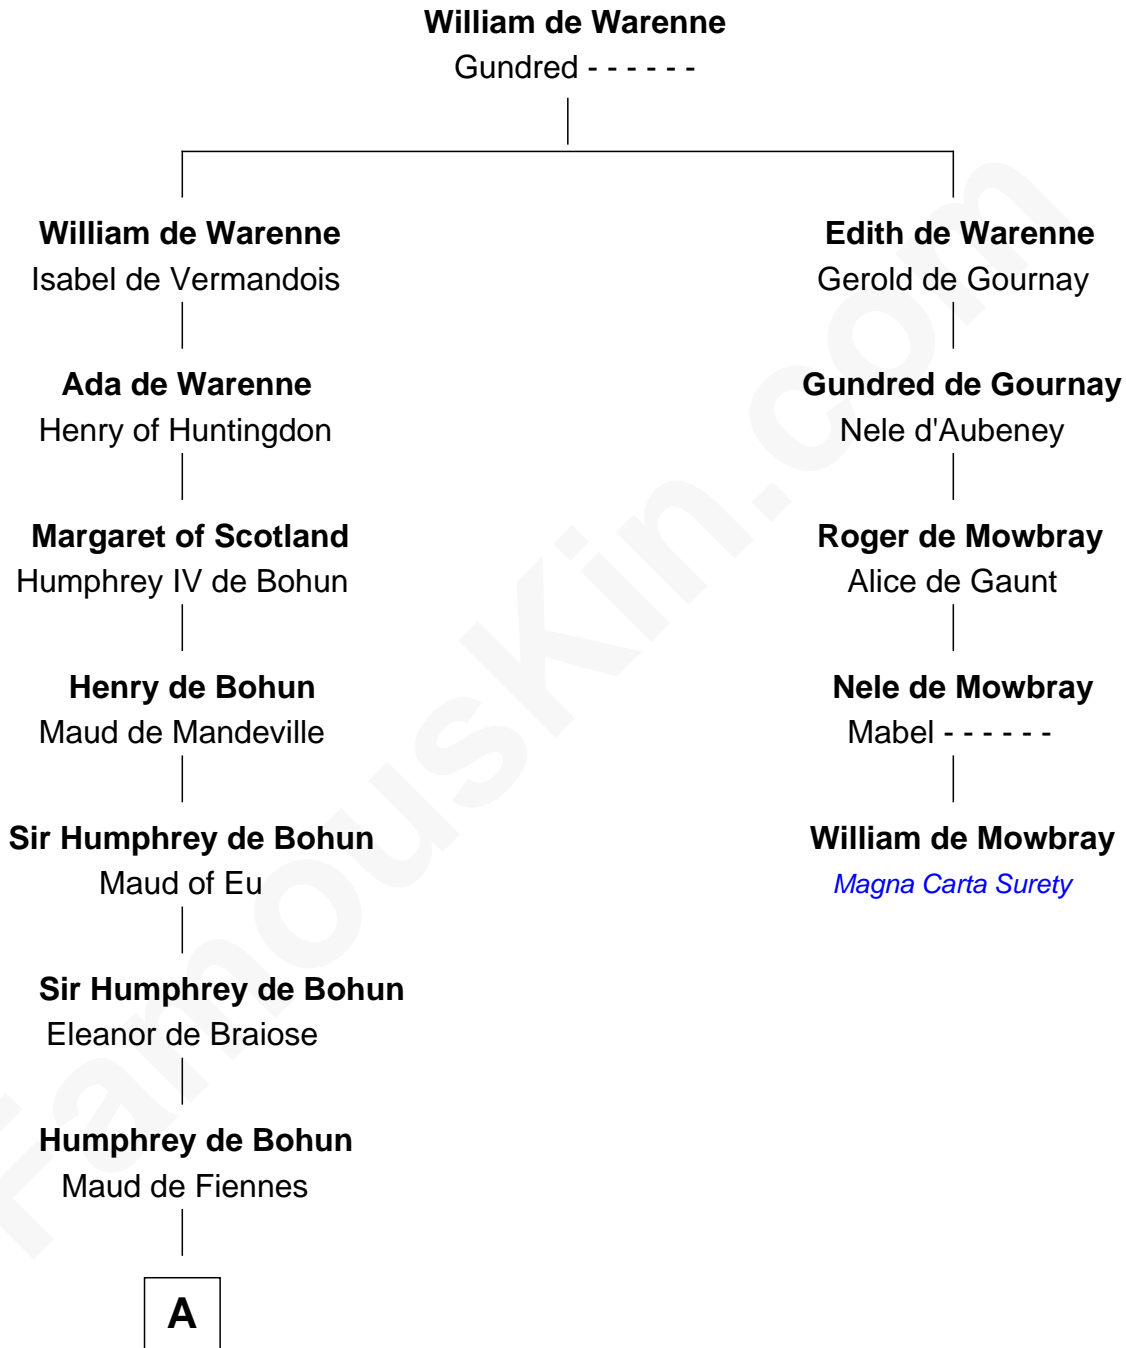

# FamousKin.com

## Relationship Chart of

### Caleb Brewster

Member of the Culper Spy Ring during the American Revolution

4th cousin 17 times removed of

**William de Mowbray**  
Magna Carta Surety

**A**

**Humphrey de Bohun**

Elizabeth Plantagenet

**Margaret de Bohun**