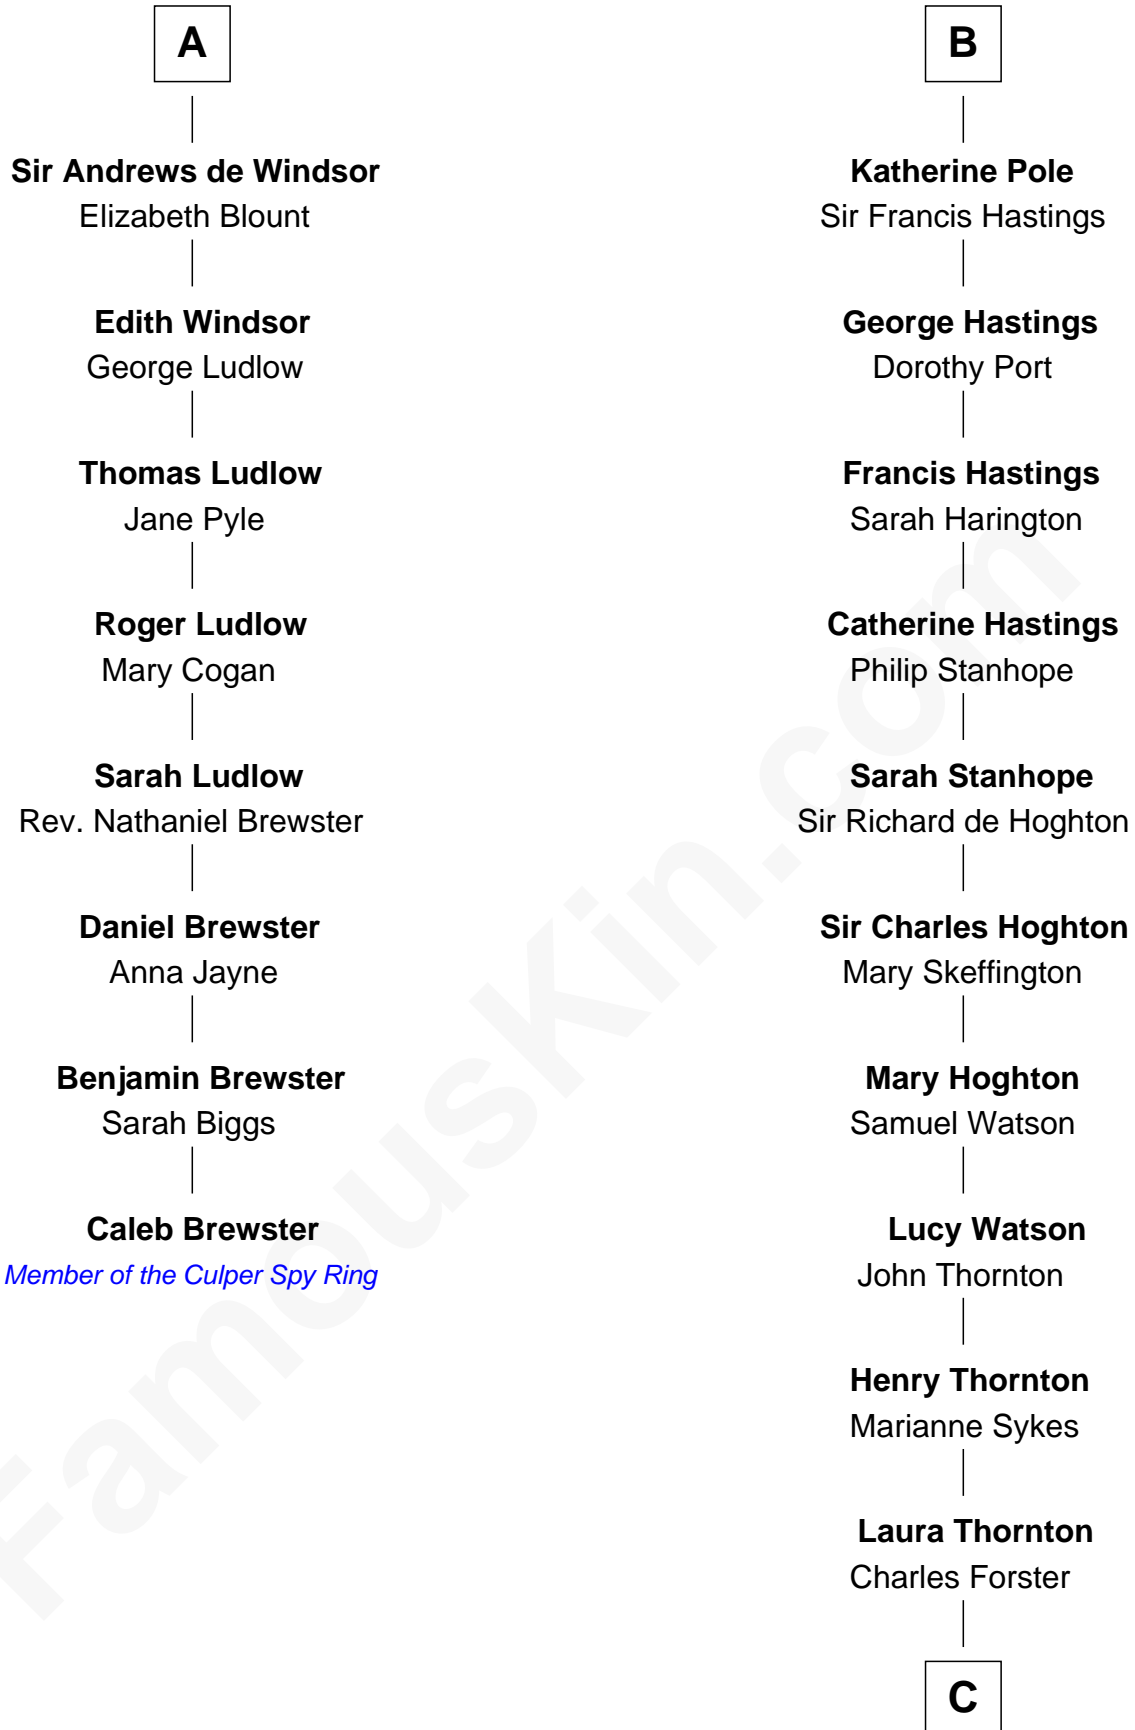

FamousKin.com

Relationship Chart of

Caleb Brewster

Member of the Culper Spy Ring during the American Revolution

14th cousin 4 times removed of

E. M. Forster
English Novelist

C

Edward Morgan Llewellyn Forster

Alice Clara Whichelo

E. M. Forster

English Novelist

FamousKin.com