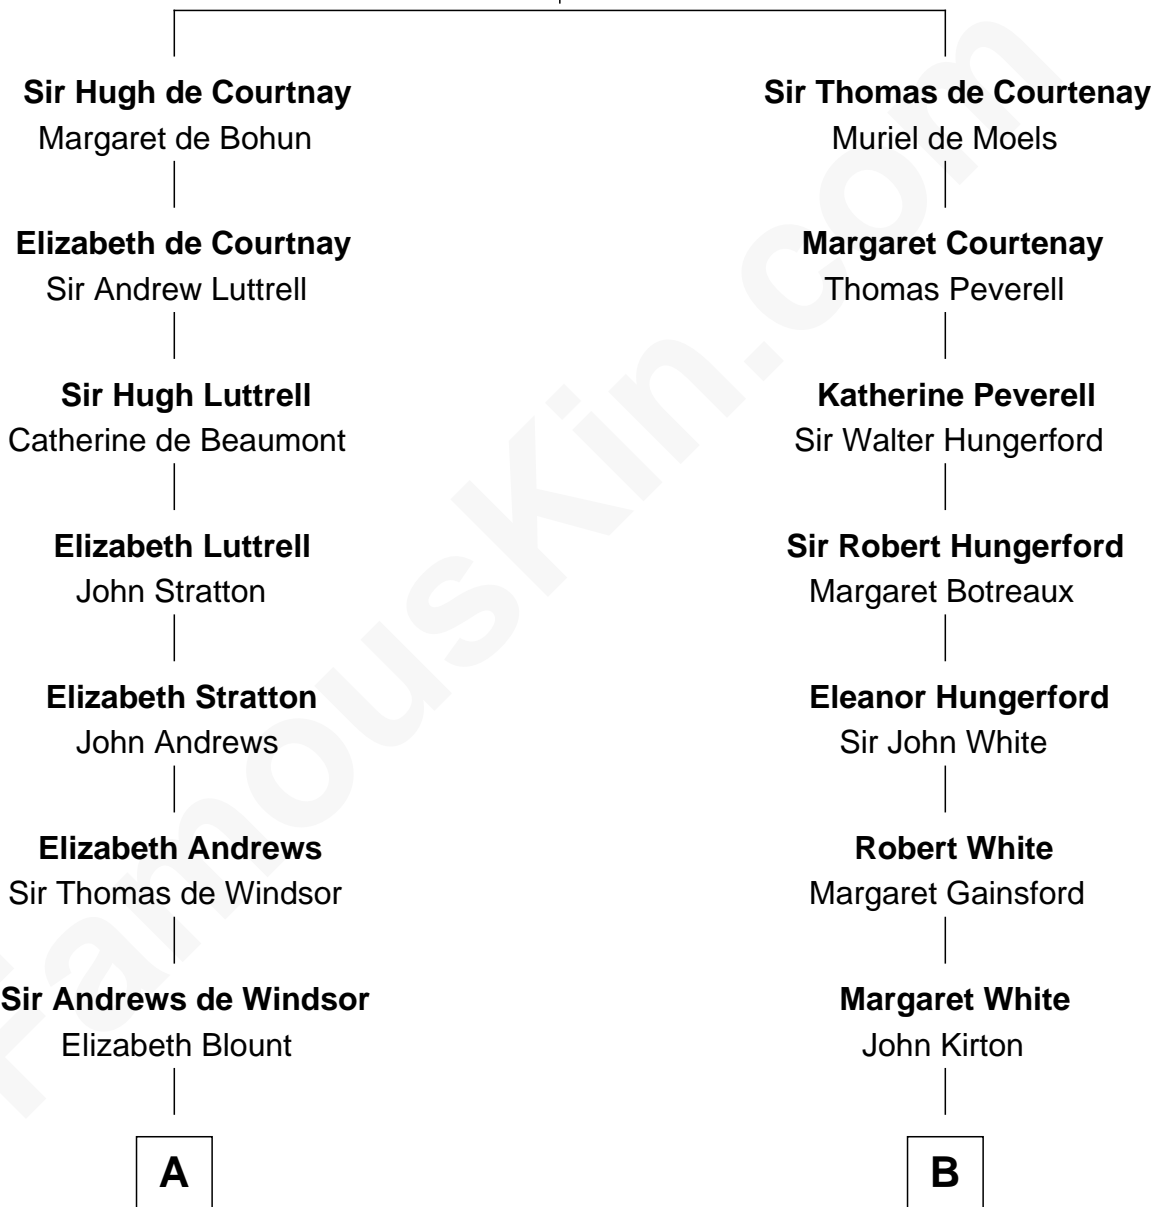

FamousKin.com
Relationship Chart of
Caleb Brewster

Member of the Culper Spy Ring during the American Revolution

13th cousin 6 times removed of

Susana Ferrari Billinghamurst
Argentine Aviation Pioneer

Sir Hugh de Courtenay
 Agnes de St. John

C

Lisandro Billinghurst

Ana Kidd

Rosa Laureana Billinghurst

Alfredo Ferrari

Susana Ferrari Billinghurst

Argentine Aviation Pioneer

FamousKin.com