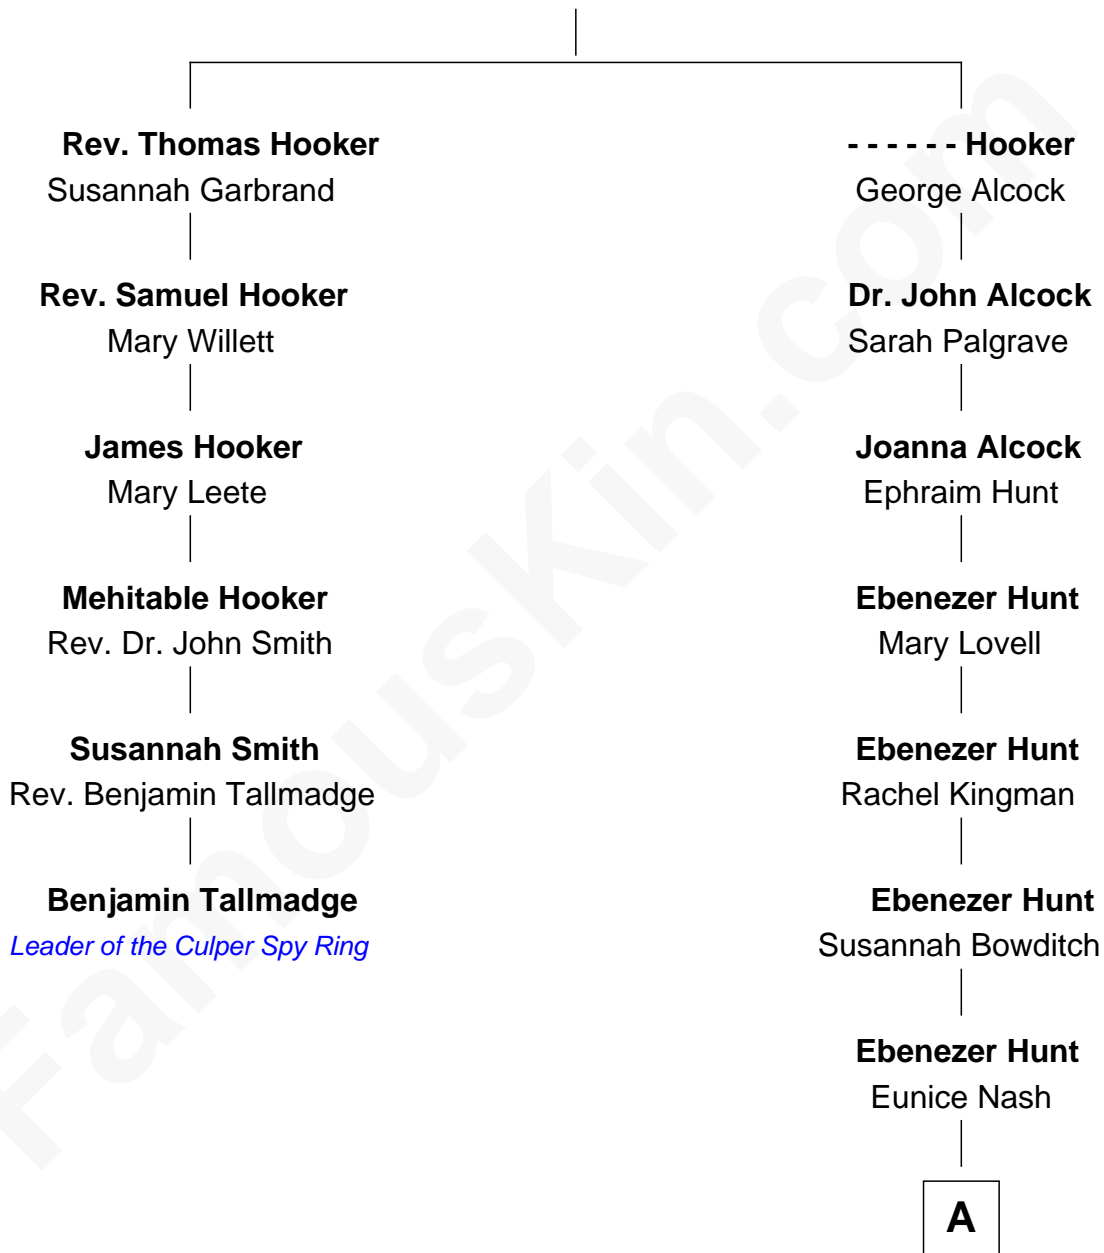

FamousKin.com

Relationship Chart of Benjamin Tallmadge

Leader of the Culper Spy Ring during the American Revolution

5th cousin 6 times removed of

Linda Hunt

TV and Movie Actress

Thomas Hooker

A