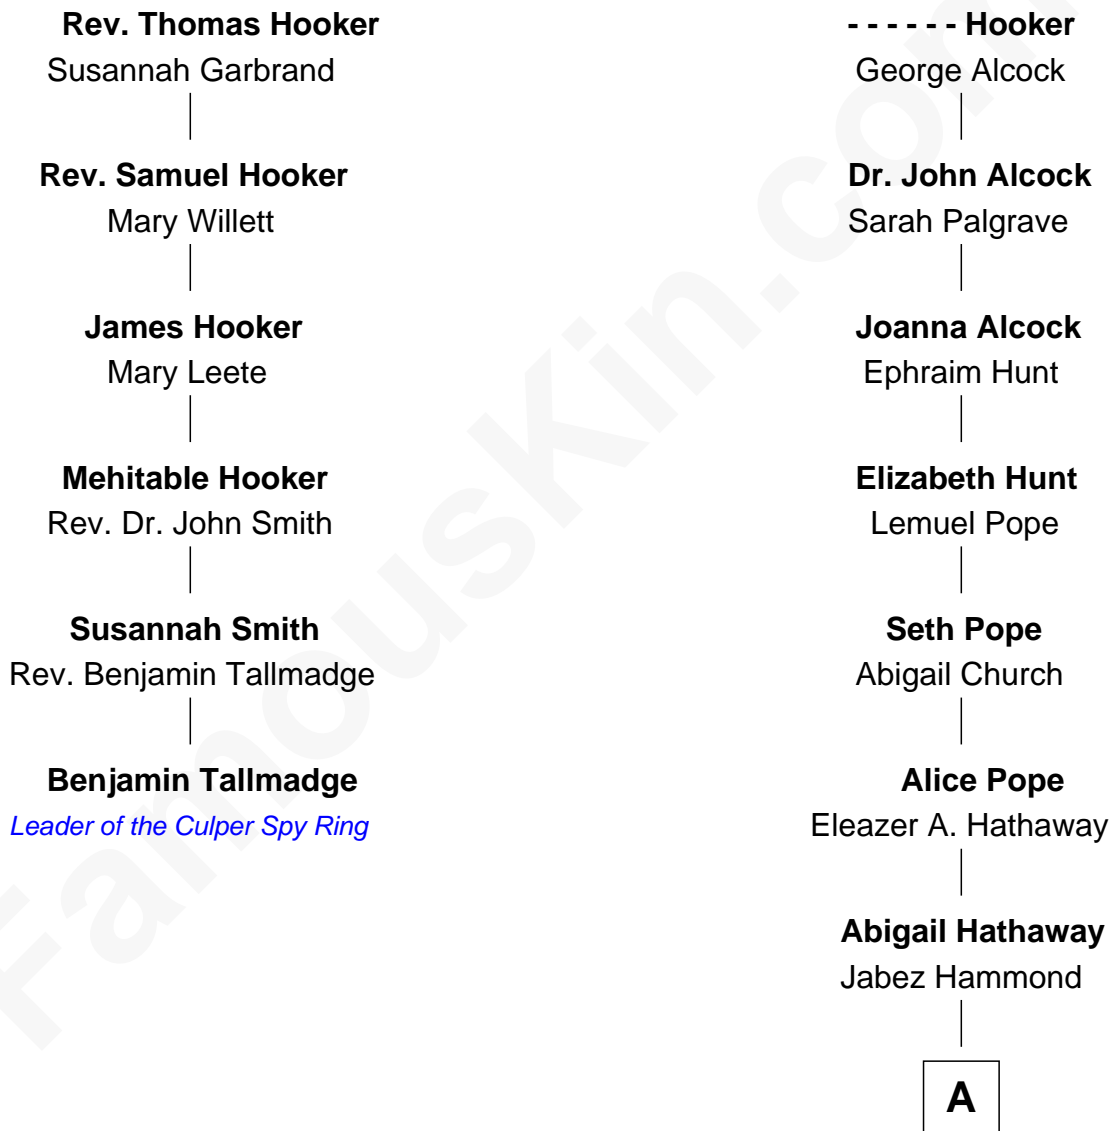

FamousKin.com

Relationship Chart of

Benjamin Tallmadge

Leader of the Culper Spy Ring during the American Revolution

5th cousin 7 times removed of

Mark Isham

Musician, Film Composer

Thomas Hooker

A

Thomas W. Hammond

Betsey Davis

George S. Hammond

Jane Matthew Penberthy

Walter Ford Hammond

Hattie Martha Child

Harold Child Hammond