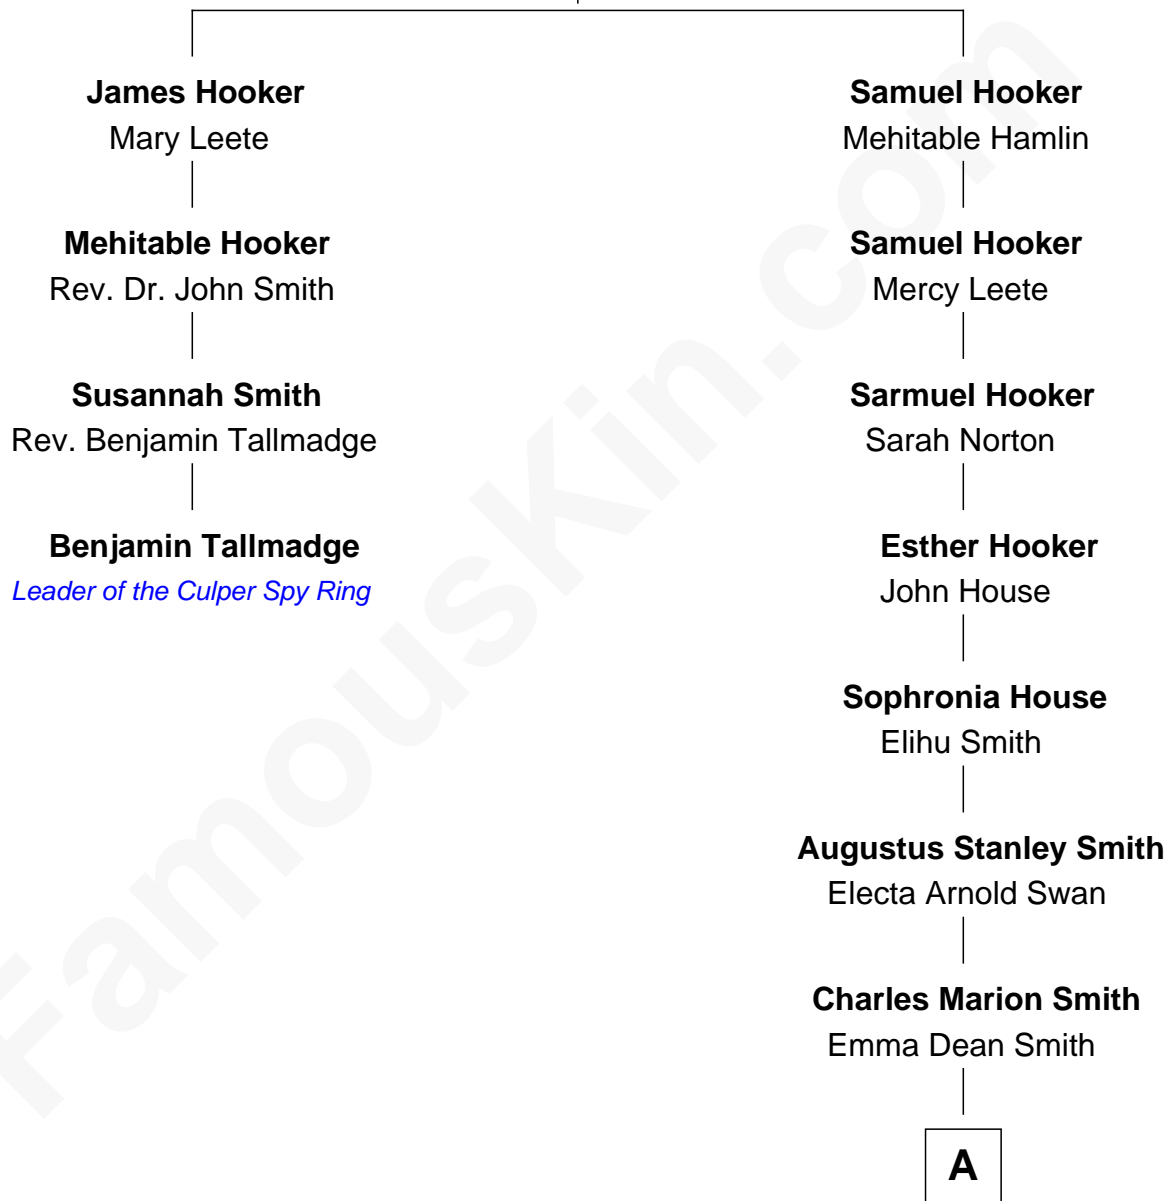

FamousKin.com

Relationship Chart of Benjamin Tallmadge

Leader of the Culper Spy Ring during the American Revolution

3rd cousin 7 times removed of

Tammy Duckworth
U.S. Senator from Illinois

Rev. Samuel Hooker
Mary Willett

A

Gurdon Robbins Smith

Daisy Deane Amick

Winnie Smith

Joseph Frank Duckworth

Franklin Garthwright Duckworth

Lamai Sompornpairin

Tammy Duckworth

U.S. Senator from Illinois