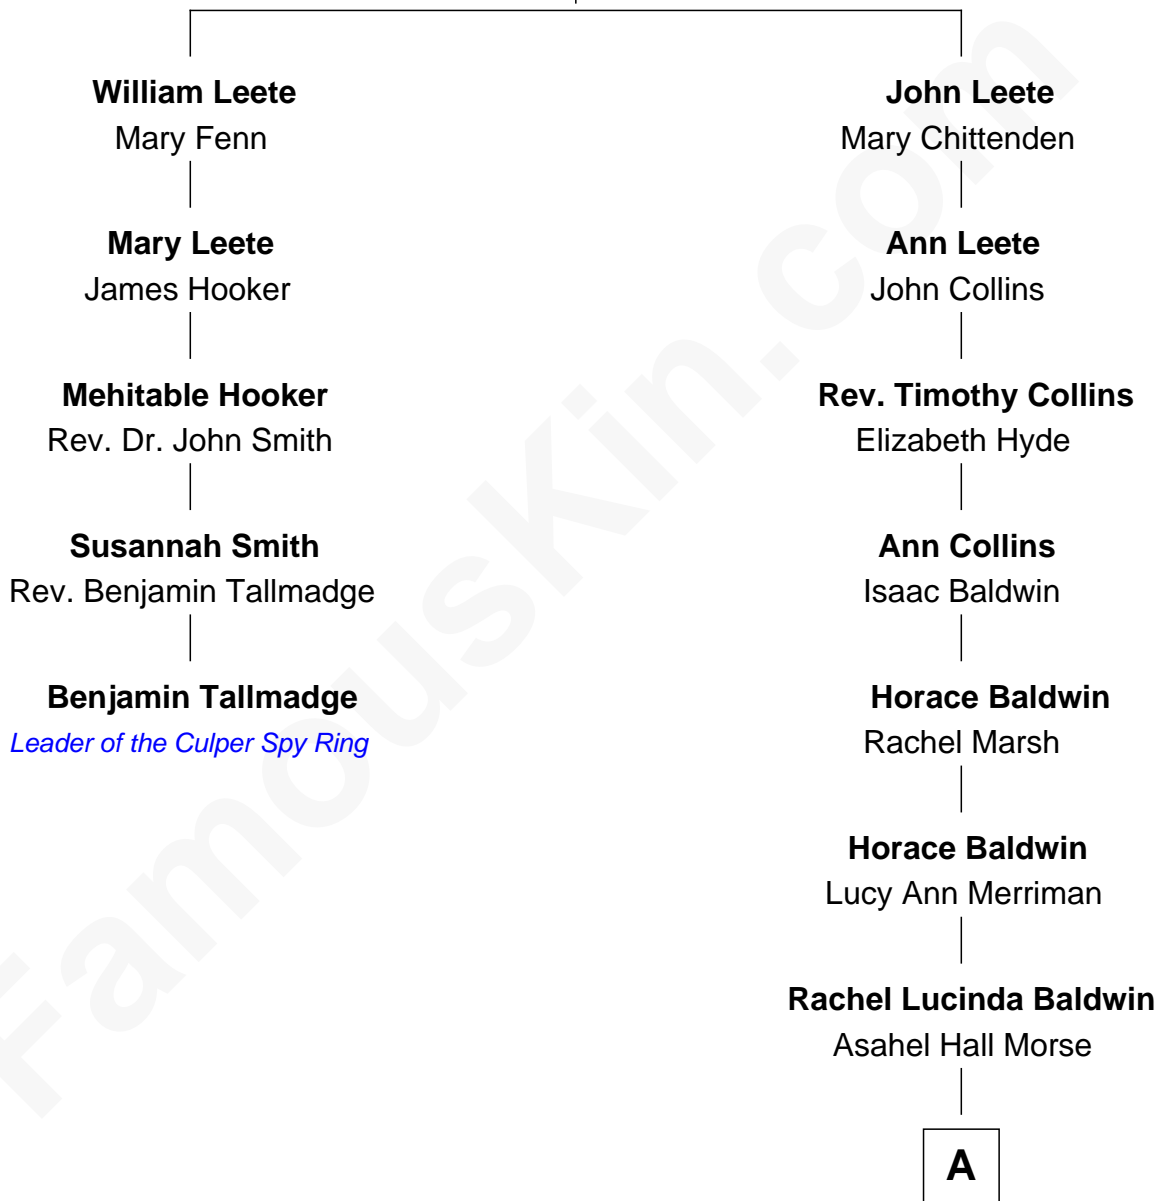

FamousKin.com

Relationship Chart of Benjamin Tallmadge

Leader of the Culper Spy Ring during the American Revolution

4th cousin 8 times removed of

Joe Keery

TV and Movie Actor

Gov. William Leete

Anna Payne

A

John Hall Morse
Isabelle Rachel Goodwin

Anna Lucretia Morse
Paul Haney

John Thomas Haney
Virginia Mae Holmes

Susan Rae Haney
Robert McClelleen Barger

Nina Rae Barger
David Grover Keery

Joe Keery
TV and Movie Actor