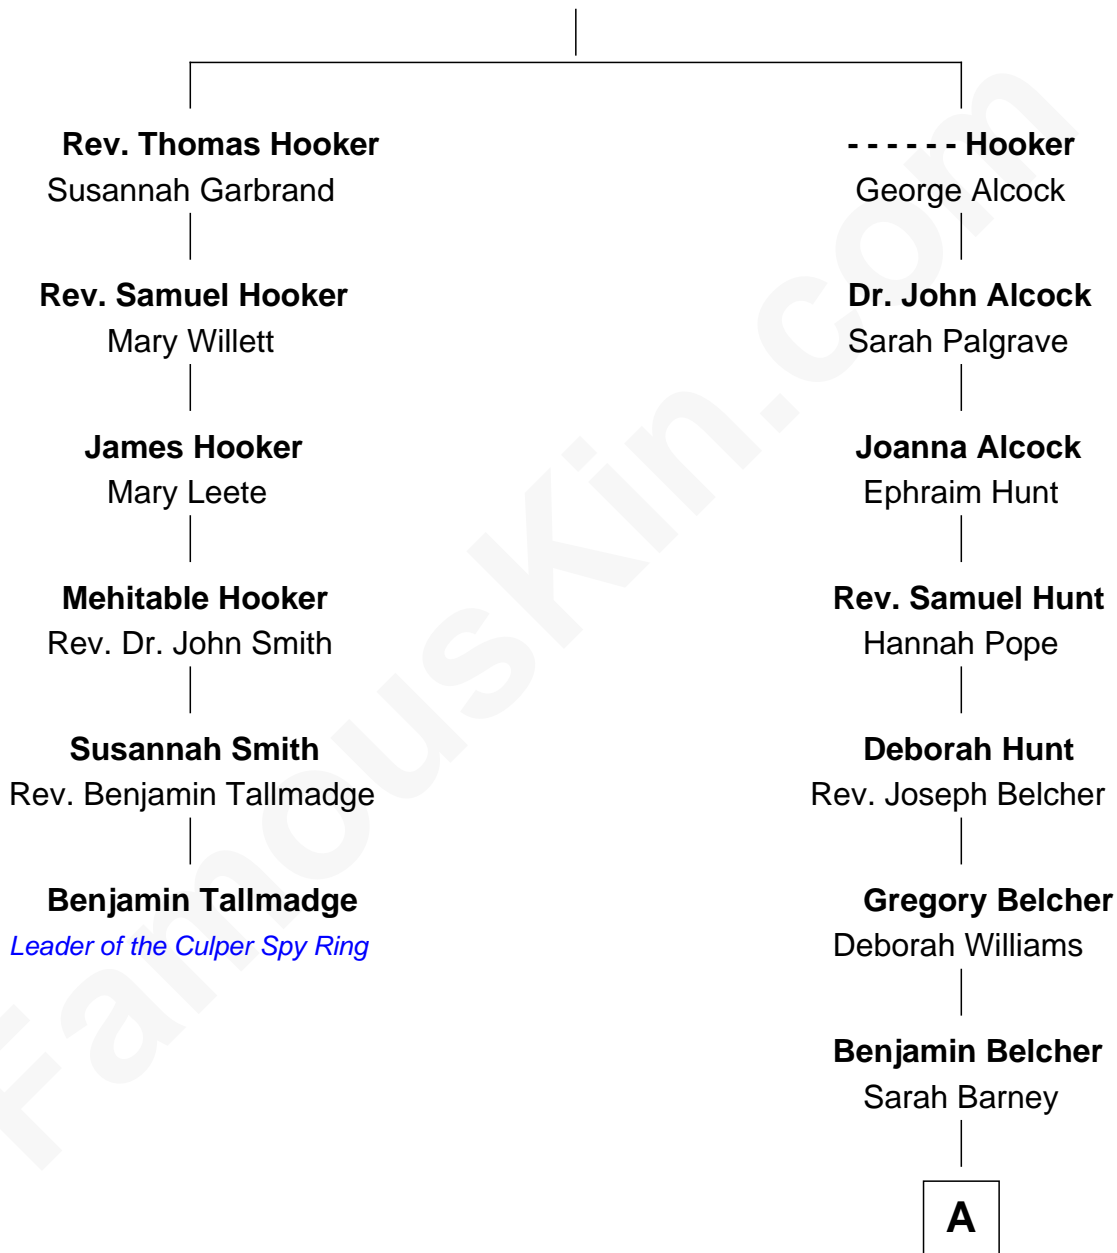

## Relationship Chart of Benjamin Tallmadge

*Leader of the Culper Spy Ring during the American Revolution*

5th cousin 5 times removed of

## General Douglas MacArthur

*U.S. Army - World War II*

Thomas Hooker

**A**

|  
**Benjamin Barney Belcher**

Olive - - - - -

|  
**Aurelia Belcher**

Arthur MacArthur