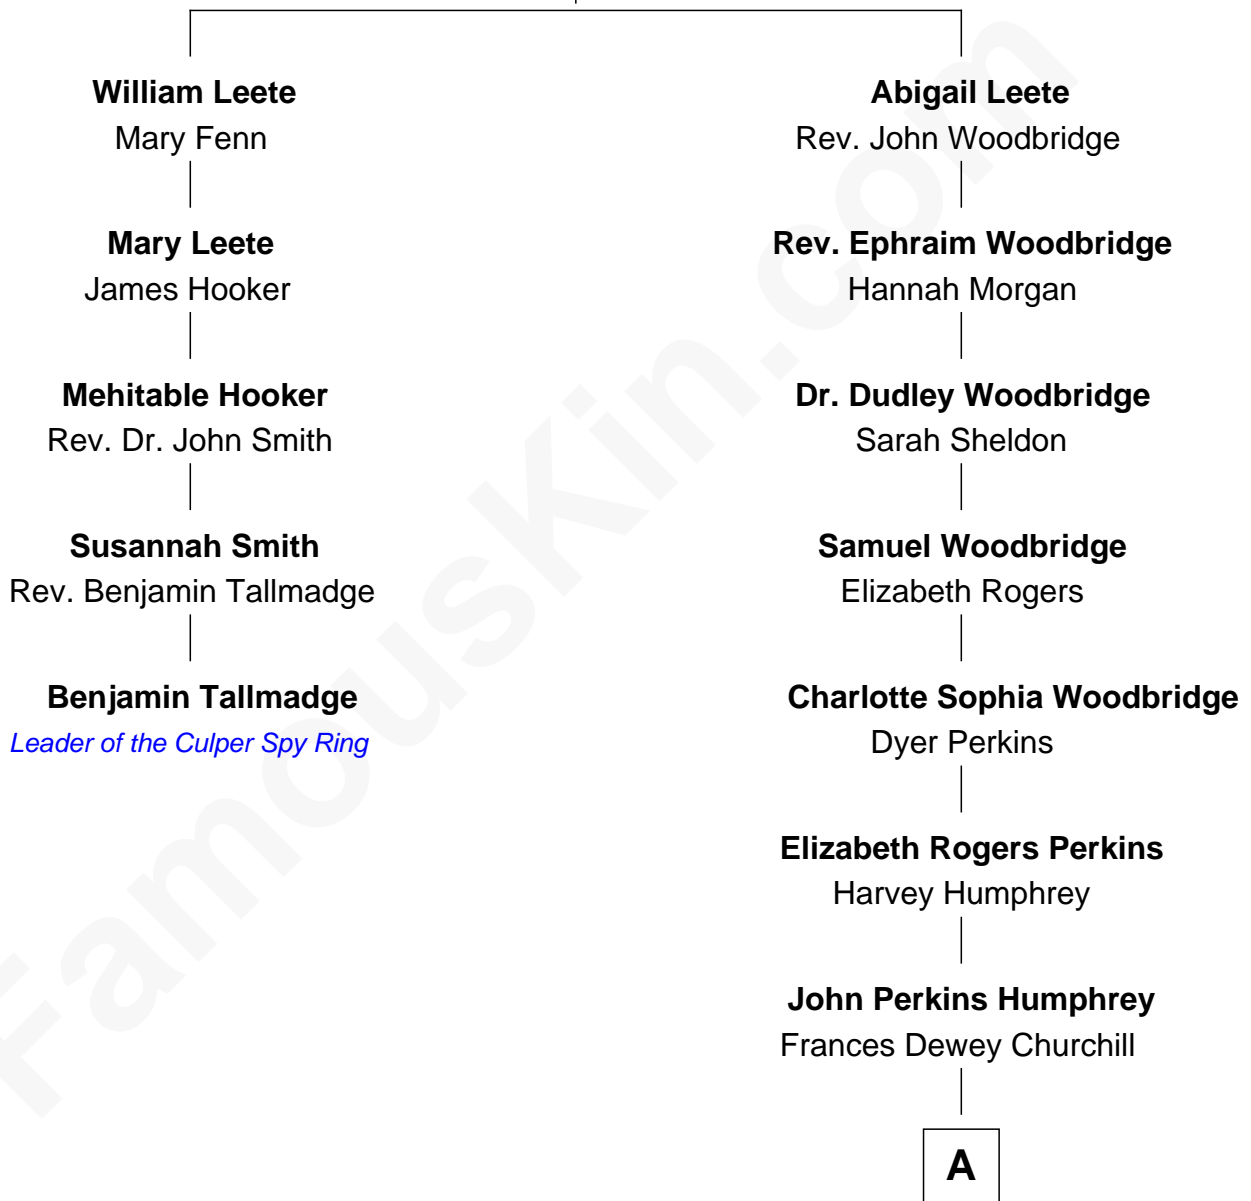

## Relationship Chart of

### Benjamin Tallmadge

*Leader of the Culper Spy Ring during the American Revolution*

4th cousin 4 times removed of

**Humphrey Bogart**  
*Movie Actor*

**Gov. William Leete**  
Anna Payne

**A**

**Maud Humphrey**  
Dr. Belmont Deforest Bogart