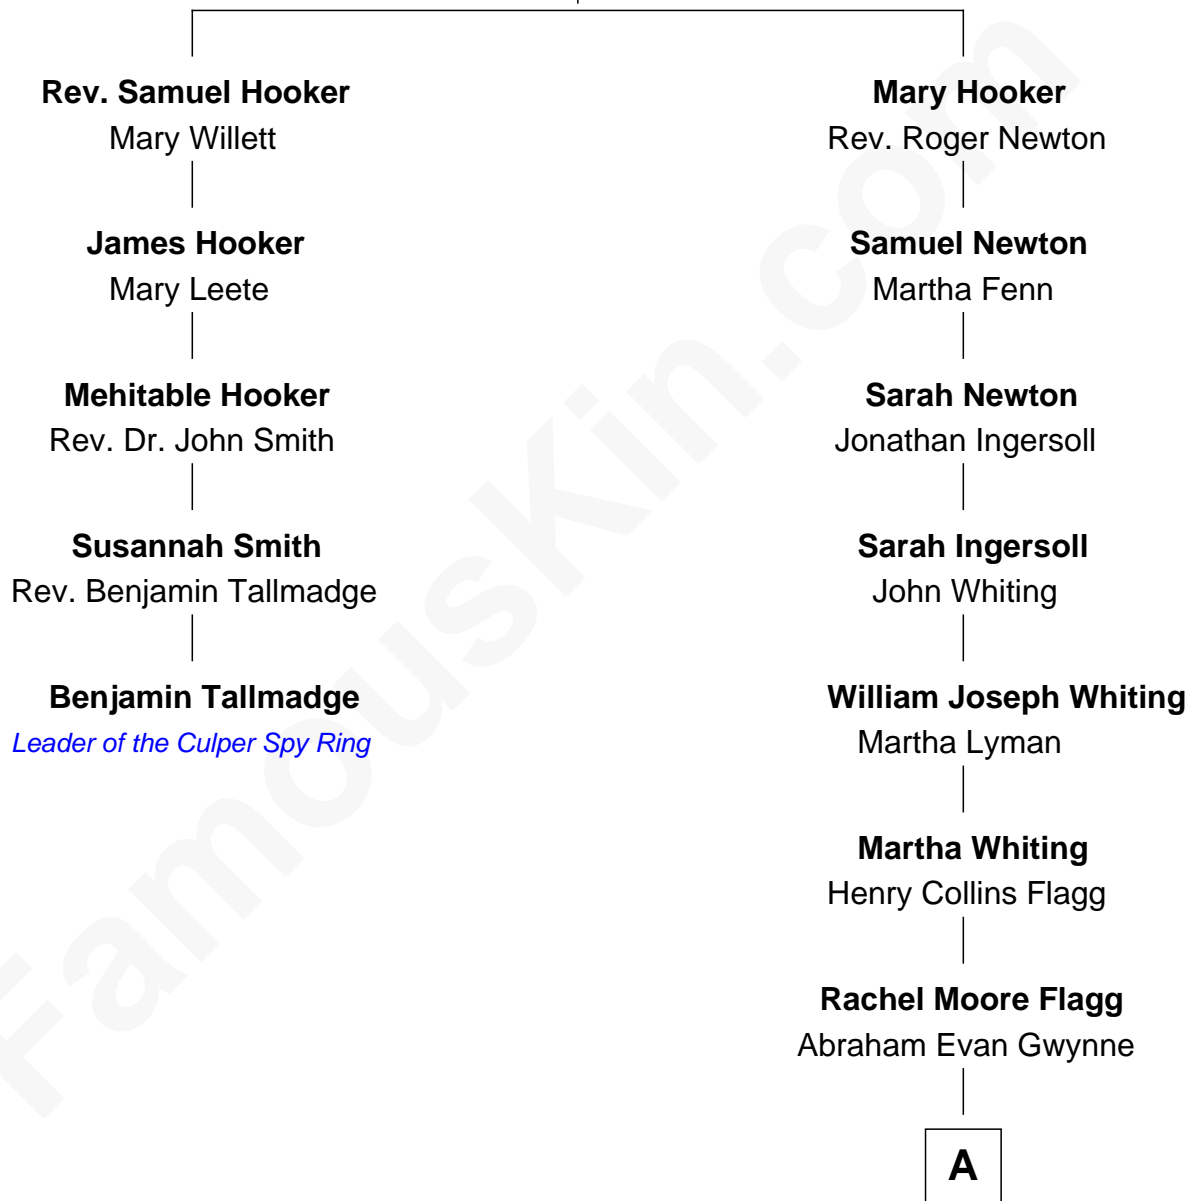

## Relationship Chart of Benjamin Tallmadge

*Leader of the Culper Spy Ring during the American Revolution*

4th cousin 6 times removed of

**Anderson Cooper**  
*Television Journalist*

**Rev. Thomas Hooker**  
Susannah Garbrand

A

**Alice Claypoole Gwynne**

Cornelius Vanderbilt

**Reginald Claypoole Vanderbilt**

Gloria Maria Mercedes Morgan

**Gloria Laura Morgan Vanderbilt**

Wyatt Emory Cooper

**Anderson Cooper**