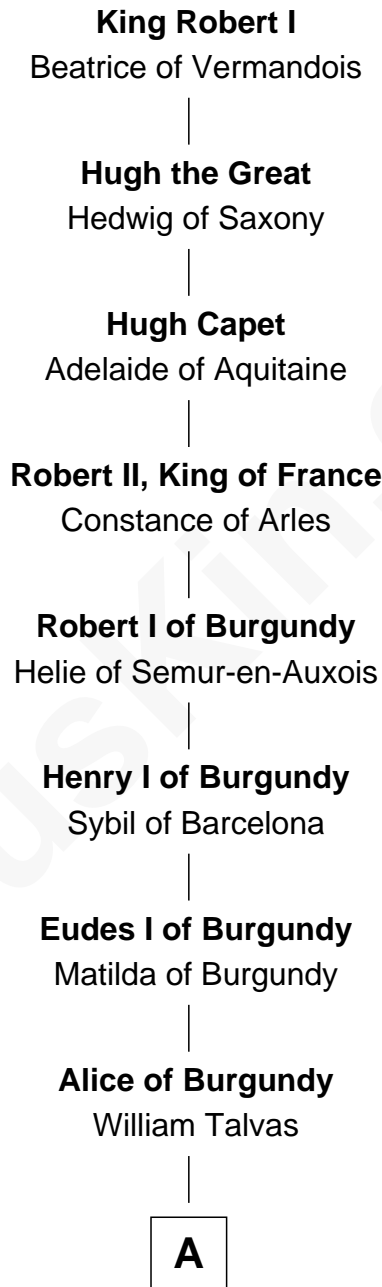

# FamousKin.com

## Relationship Chart of

### Benjamin Tallmadge

*Leader of the Culper Spy Ring during the American Revolution*

**28th Great-grandson of**

**King Robert I**  
*King of France*

**A**

**Guy II of Ponthieu**

Ida - - - - -

**John I of Ponthieu**