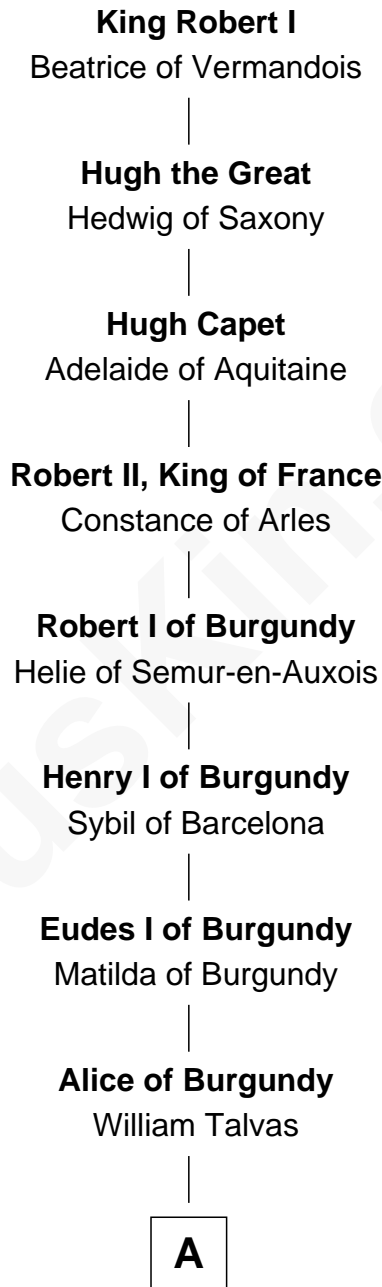

FamousKin.com

Relationship Chart of

Benjamin Tallmadge

Leader of the Culper Spy Ring during the American Revolution

28th Great-grandson of

King Robert I
King of France

A

Guy II of Ponthieu

Ida - - - - -

John I of Ponthieu

Laure de St. Valery

Helen of Ponthieu

William de Stoteville

Alice of Stratfield

Robert de Say

Sir William de Say

Sybil - - - - -

Robert de Say

Emma - - - - -

Sir Thomas Say

Isabel - - - - -

Sybil de Say

Elizabeth - - - - -

Sir Nicholas Dabridgecourt