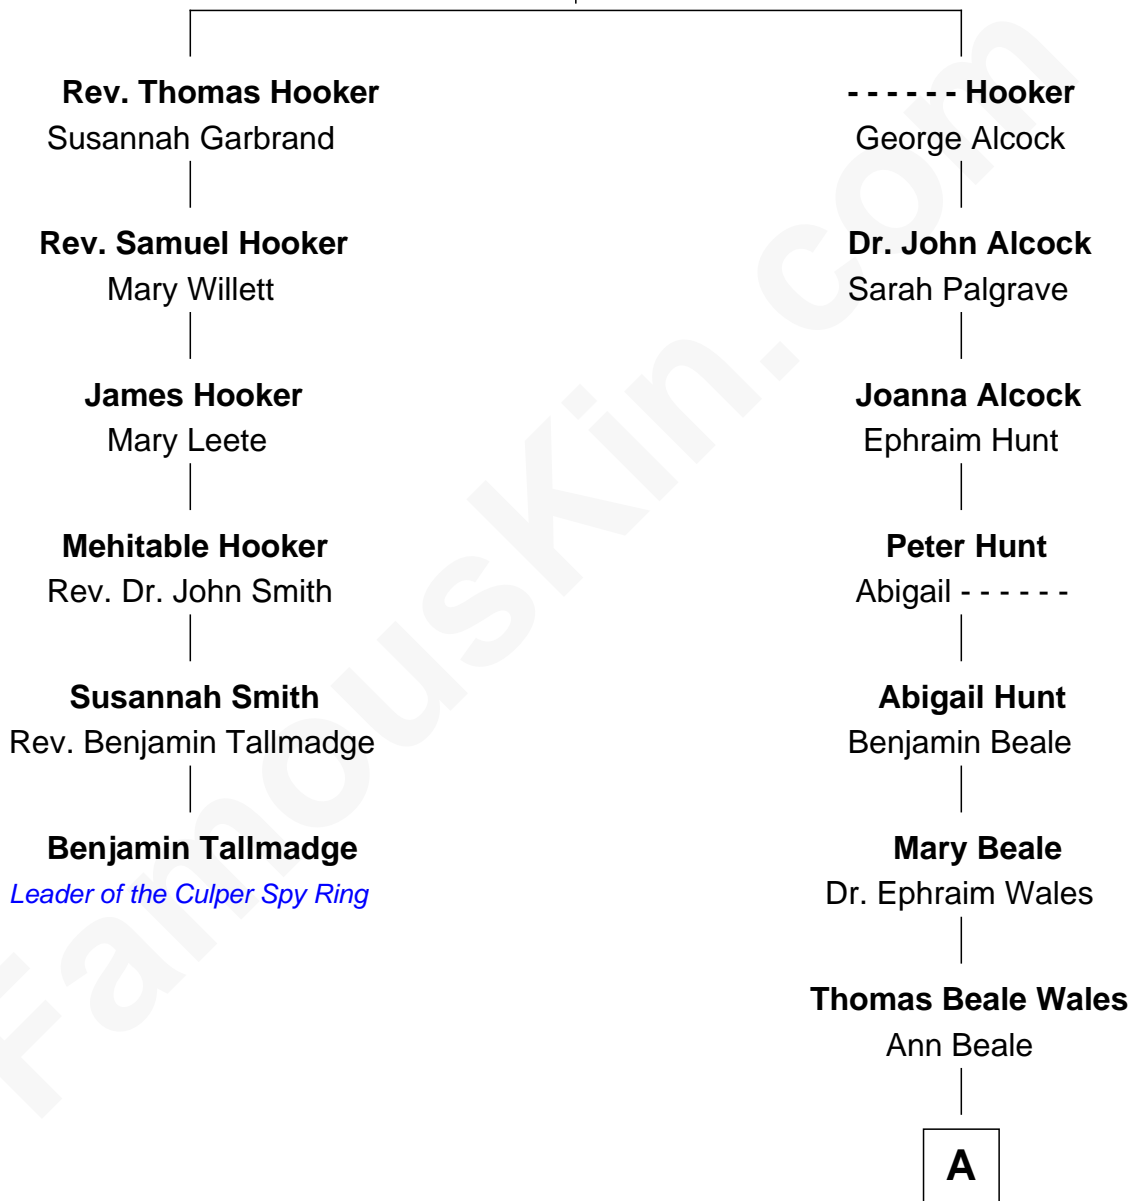

## Relationship Chart of Benjamin Tallmadge

Leader of the Culper Spy Ring during the American Revolution

5th cousin 7 times removed of

**Paget Brewster**  
TV Actress

**Thomas Hooker**

-----

**A**

**Elizabeth Ware Wales**  
Nathaniel Henry Emmons

**Ann Wales Emmons**  
Benjamin Brewster

**Dr. George Washington Wales Brewster**  
Ellen Mackenzie Hodge

**George Washington Wales Brewster**  
Joan Ryerson

**Galen Brewster**  
Hathaway Tew

**Paget Brewster**  
*TV Actress*