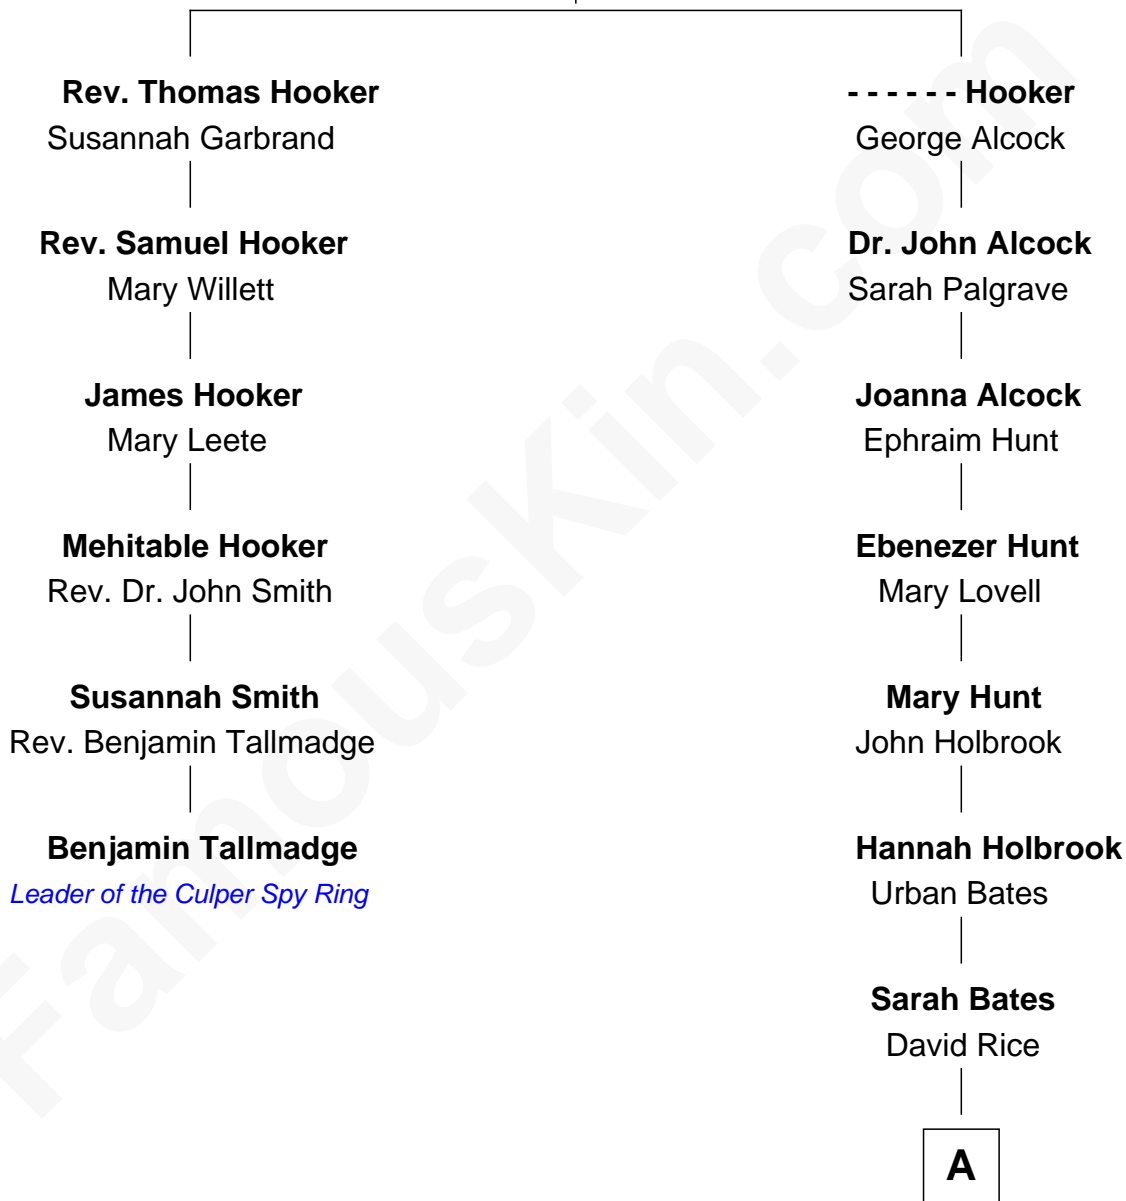

## Relationship Chart of Benjamin Tallmadge

*Leader of the Culper Spy Ring during the American Revolution*

5th cousin 3 times removed of

**William Marsh Rice**  
*Founder of Rice University*

**Thomas Hooker**

-----

**A**

David Rice  
Patty Hall

**William Marsh Rice**  
*Founder of Rice University*

FamousKin.com