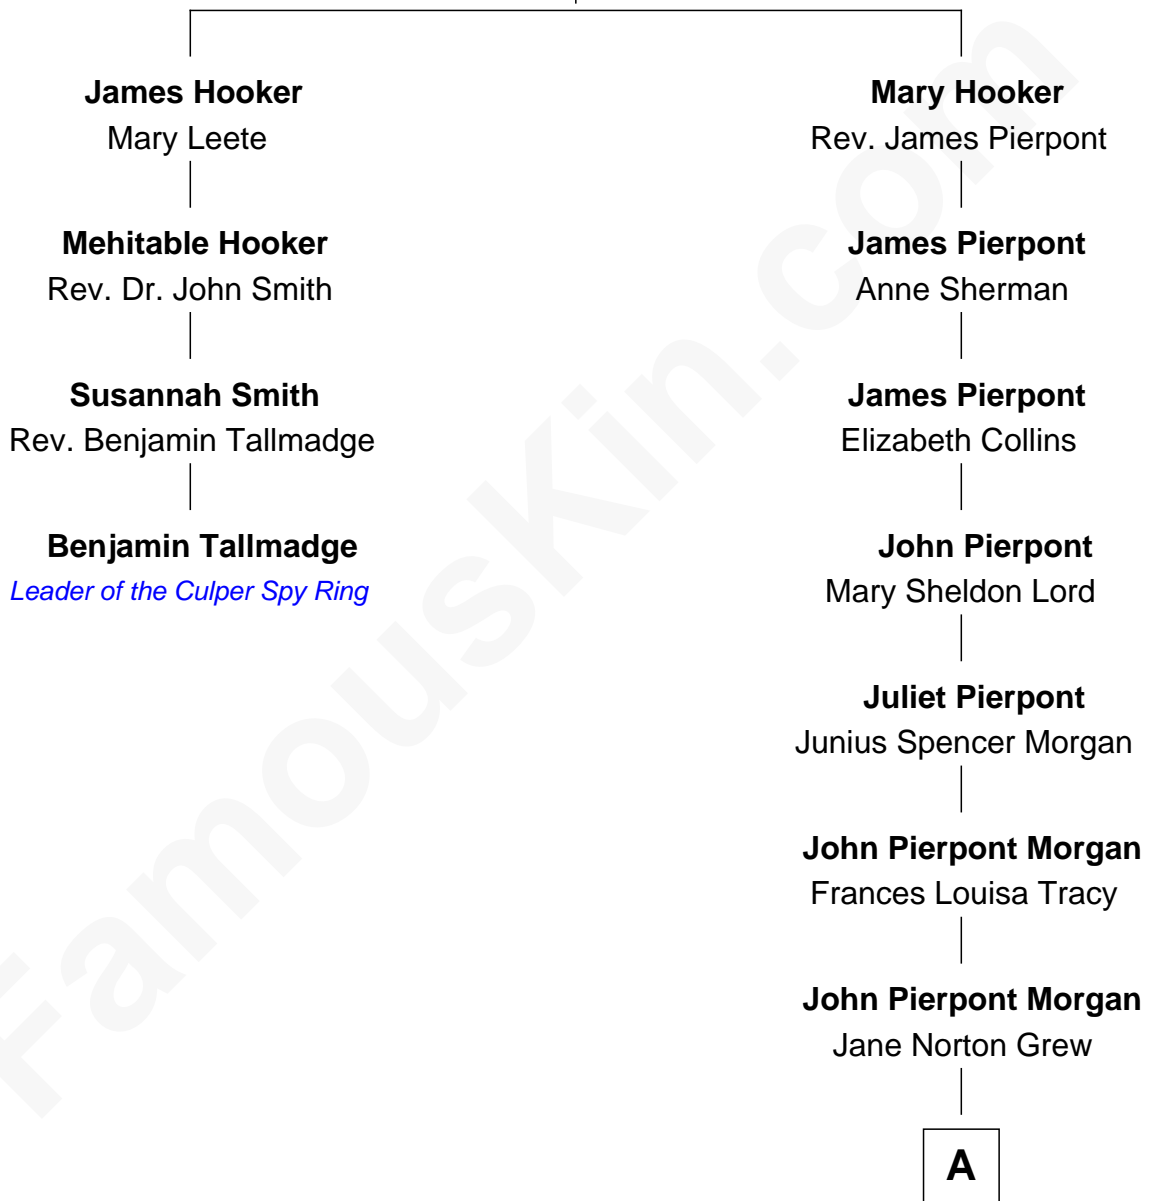

FamousKin.com
Relationship Chart of
Benjamin Tallmadge

Leader of the Culper Spy Ring during the American Revolution

3rd cousin 5 times removed of

John Adams Morgan

1952 Olympic Sailing Gold Medalist

Rev. Samuel Hooker

Mary Willett

A

Henry Sturgis Morgan
Catherine Frances Lovering Adams

John Adams Morgan
Olympic Gold Medalist

FamousKin.com