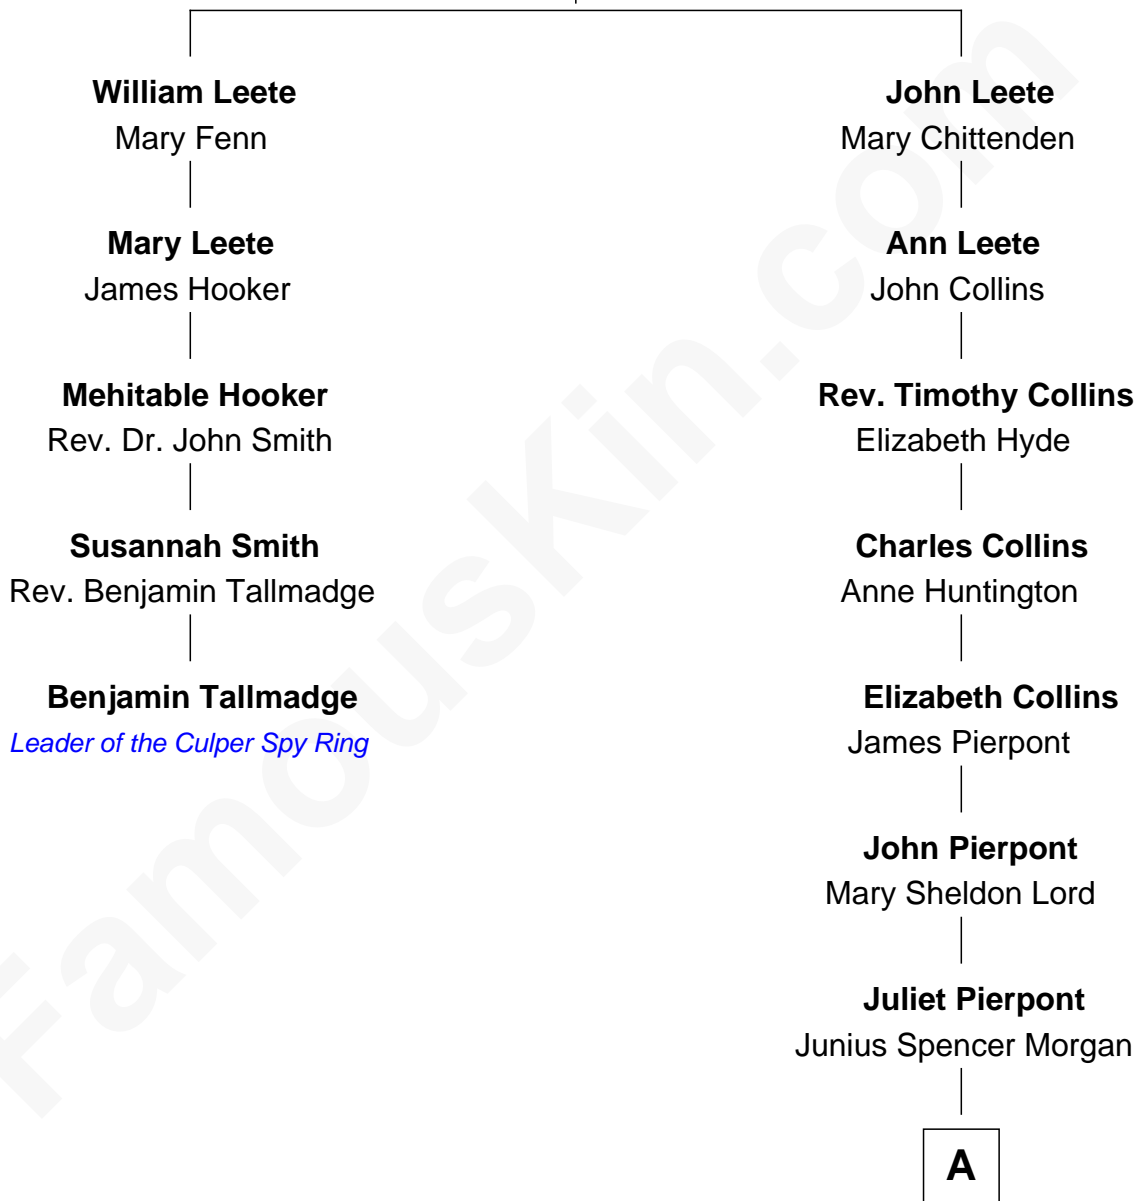

**FamousKin.com**  
**Relationship Chart of**  
**Benjamin Tallmadge**

*Leader of the Culper Spy Ring during the American Revolution*

**4th cousin 6 times removed of**

**John Adams Morgan**

*1952 Olympic Sailing Gold Medalist*

**Gov. William Leete**

Anna Payne

A

**John Pierpont Morgan**

Frances Louisa Tracy

**John Pierpont Morgan**

Jane Norton Grew

**Henry Sturgis Morgan**