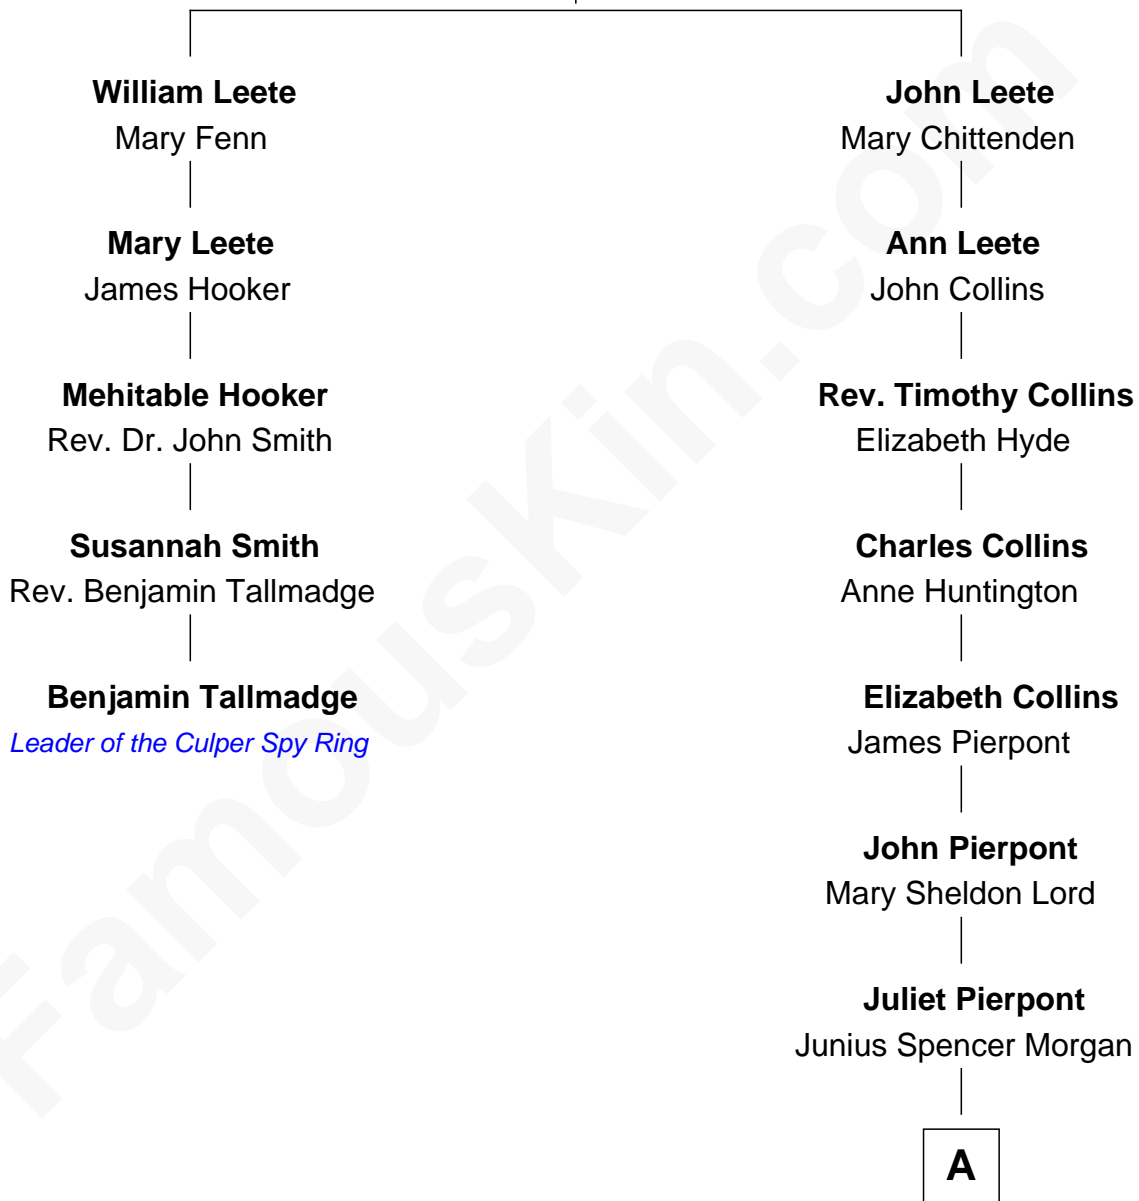

FamousKin.com

Relationship Chart of

Benjamin Tallmadge

Leader of the Culper Spy Ring during the American Revolution

4th cousin 5 times removed of

Henry Sturgis Morgan

Co-Founder of Morgan Stanley

Gov. William Leete

Anna Payne

A

|
John Pierpont Morgan

Frances Louisa Tracy

|
John Pierpont Morgan

Jane Norton Grew

|
Henry Sturgis Morgan

Co-Founder of Morgan Stanley