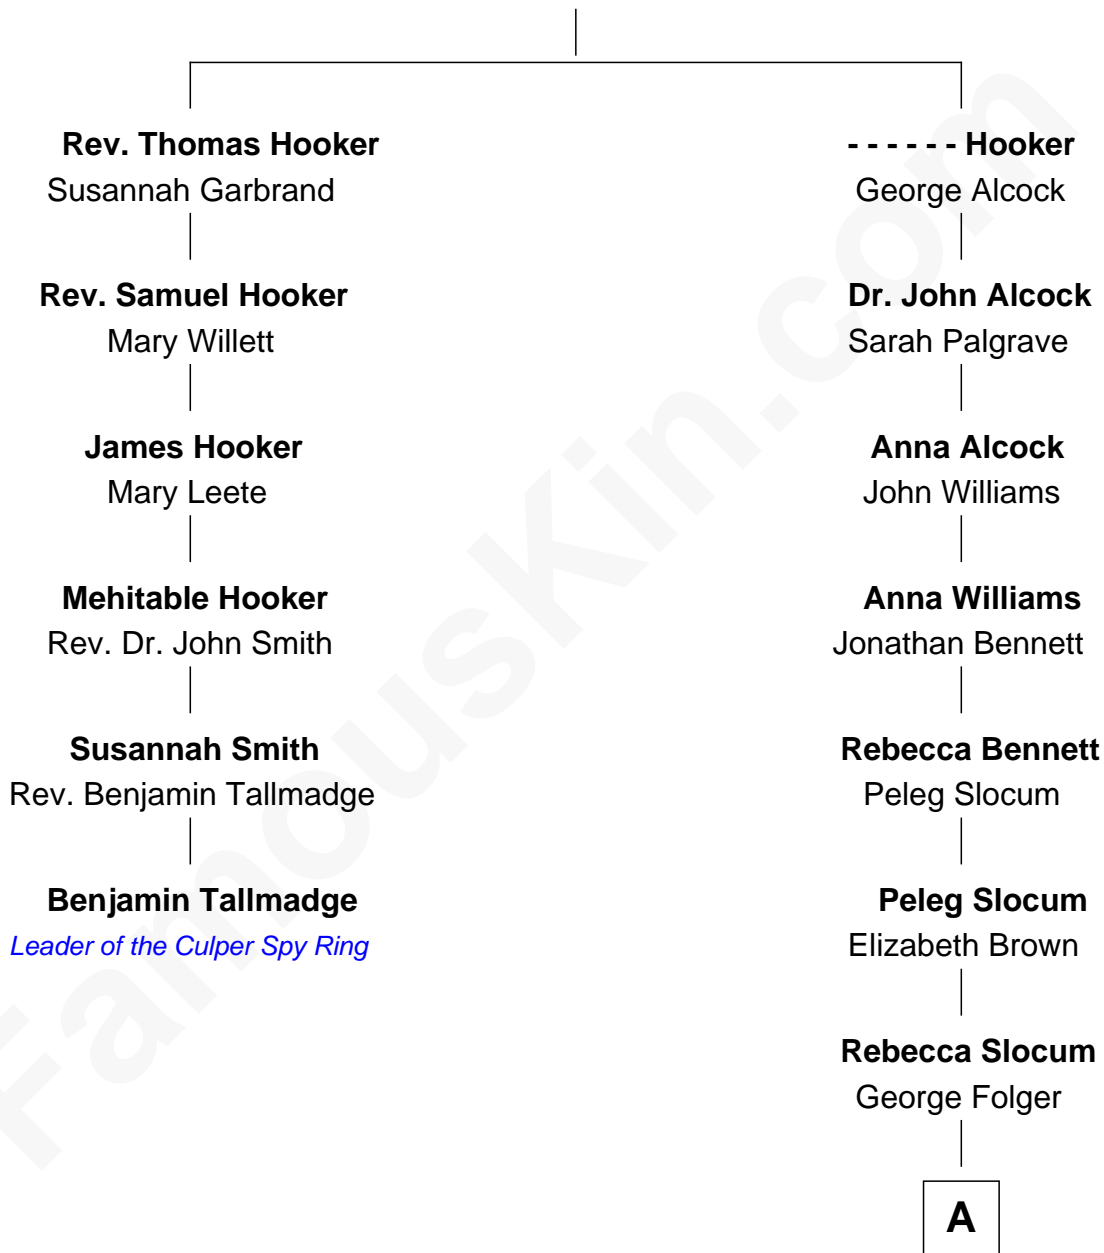

FamousKin.com

Relationship Chart of Benjamin Tallmadge

Leader of the Culper Spy Ring during the American Revolution

5th cousin 4 times removed of

Henry Clay Folger

Founder of Folger Shakespeare Library and Chairman of Standard Oil

Thomas Hooker

A

Samuel Brown Folger

Nancy F. Hiller

Henry Clay Folger

Eliza Jane Clark

Henry Clay Folger

Chairman of Standard Oil