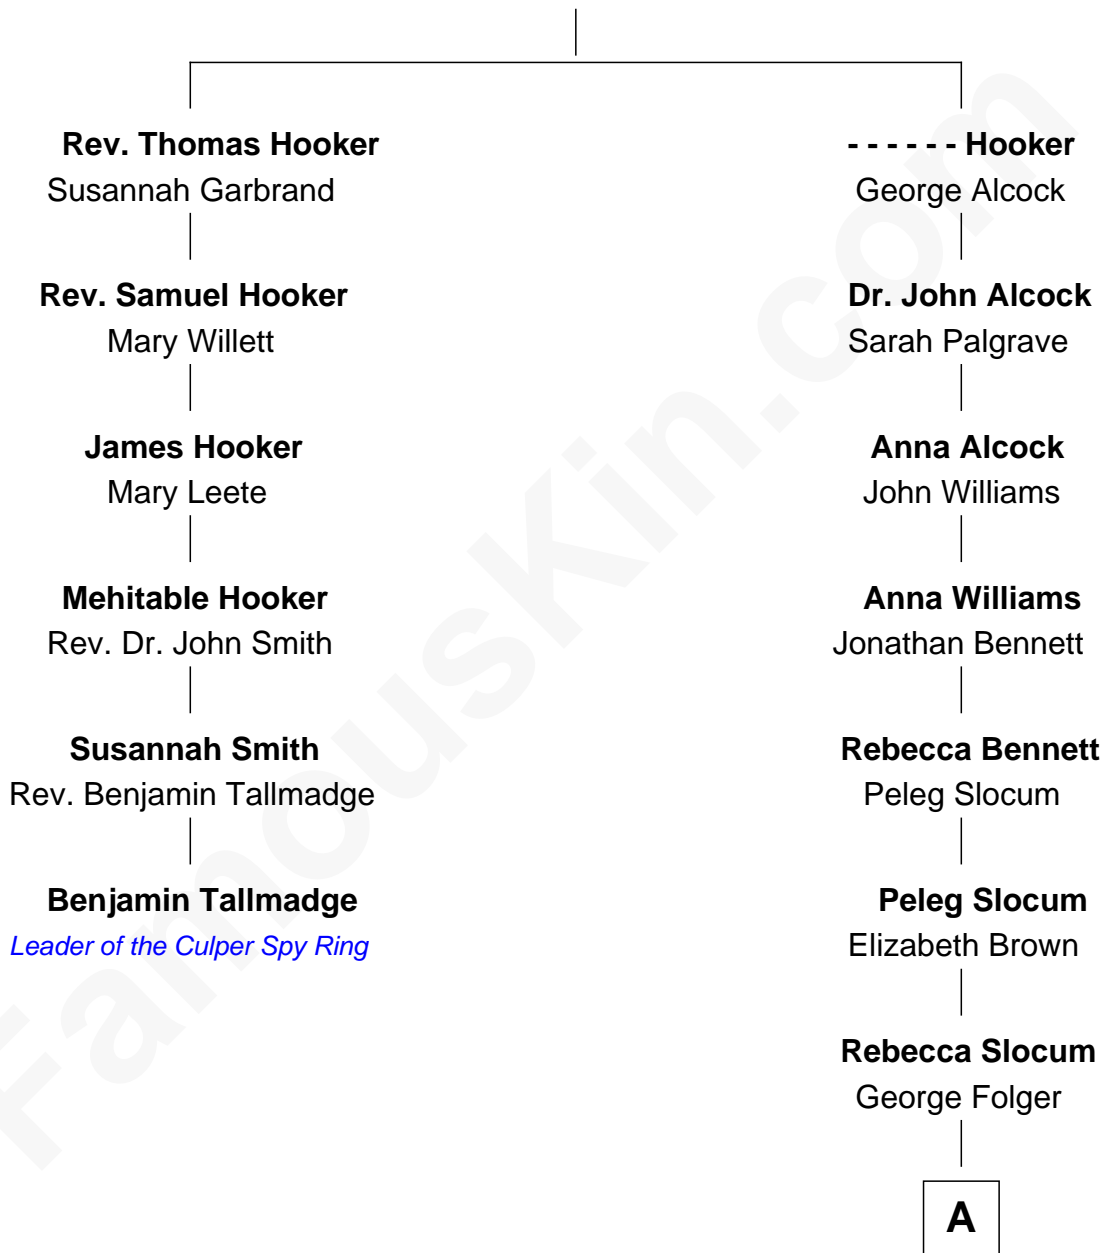

## Relationship Chart of Benjamin Tallmadge

*Leader of the Culper Spy Ring during the American Revolution*

5th cousin 3 times removed of

**J. A. Folger**

*Founder of Folger Coffee Company*

**Thomas Hooker**