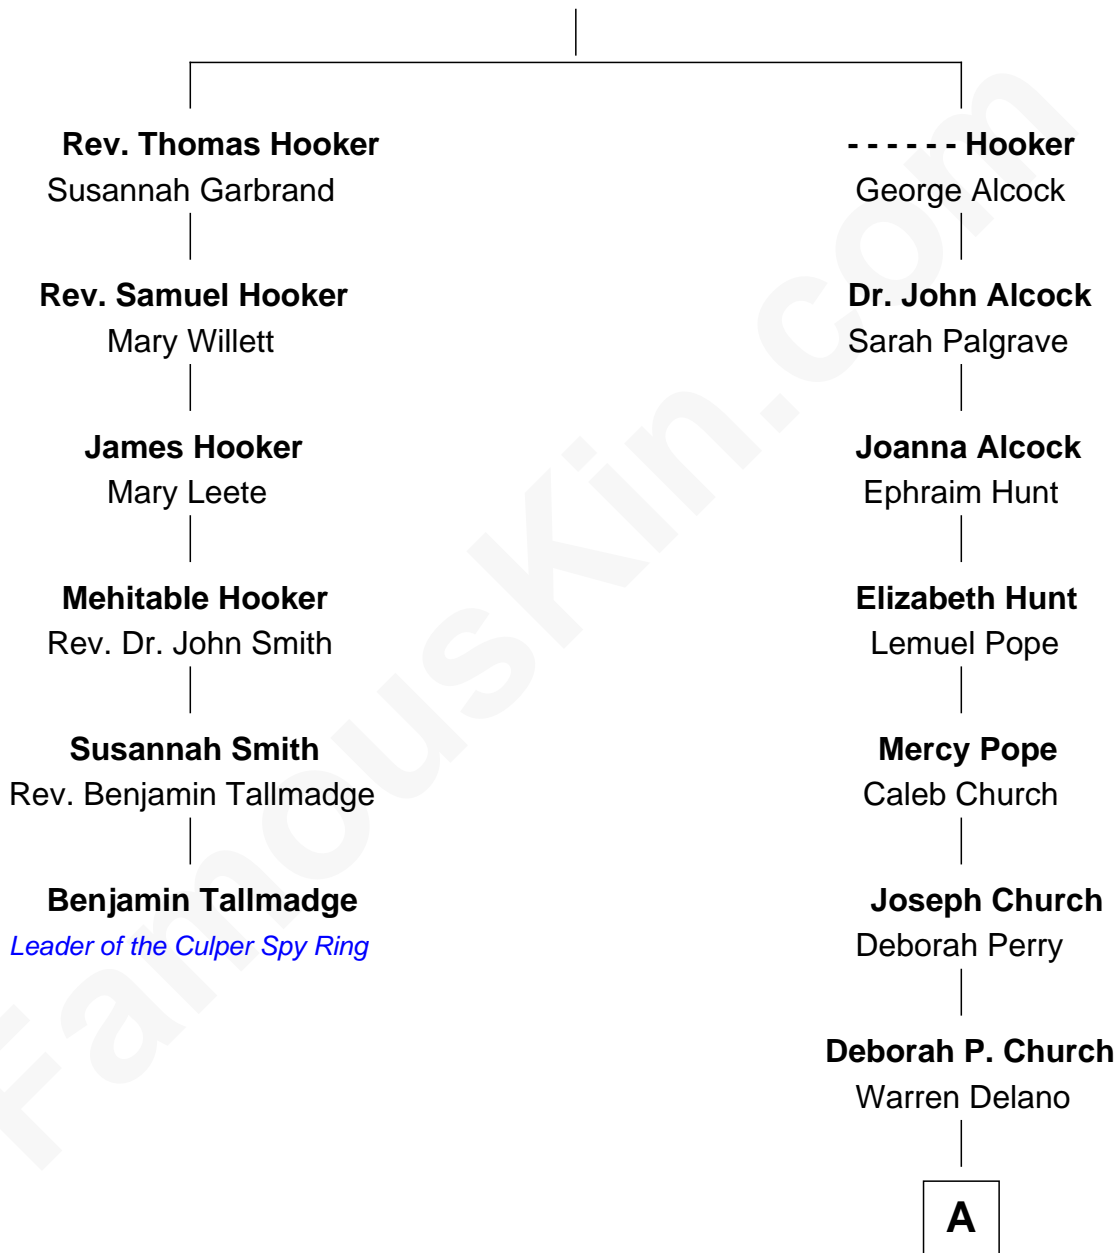

## Relationship Chart of Benjamin Tallmadge

*Leader of the Culper Spy Ring during the American Revolution*

5th cousin 4 times removed of

**Franklin D. Roosevelt**

*32nd U.S. President*

**Thomas Hooker**

**A**

**Warren Delano**  
Catharine Robbins Lyman

**Sara Delano**  
James Roosevelt

**Franklin D. Roosevelt**  
*32nd U.S. President*

FamousKin.com