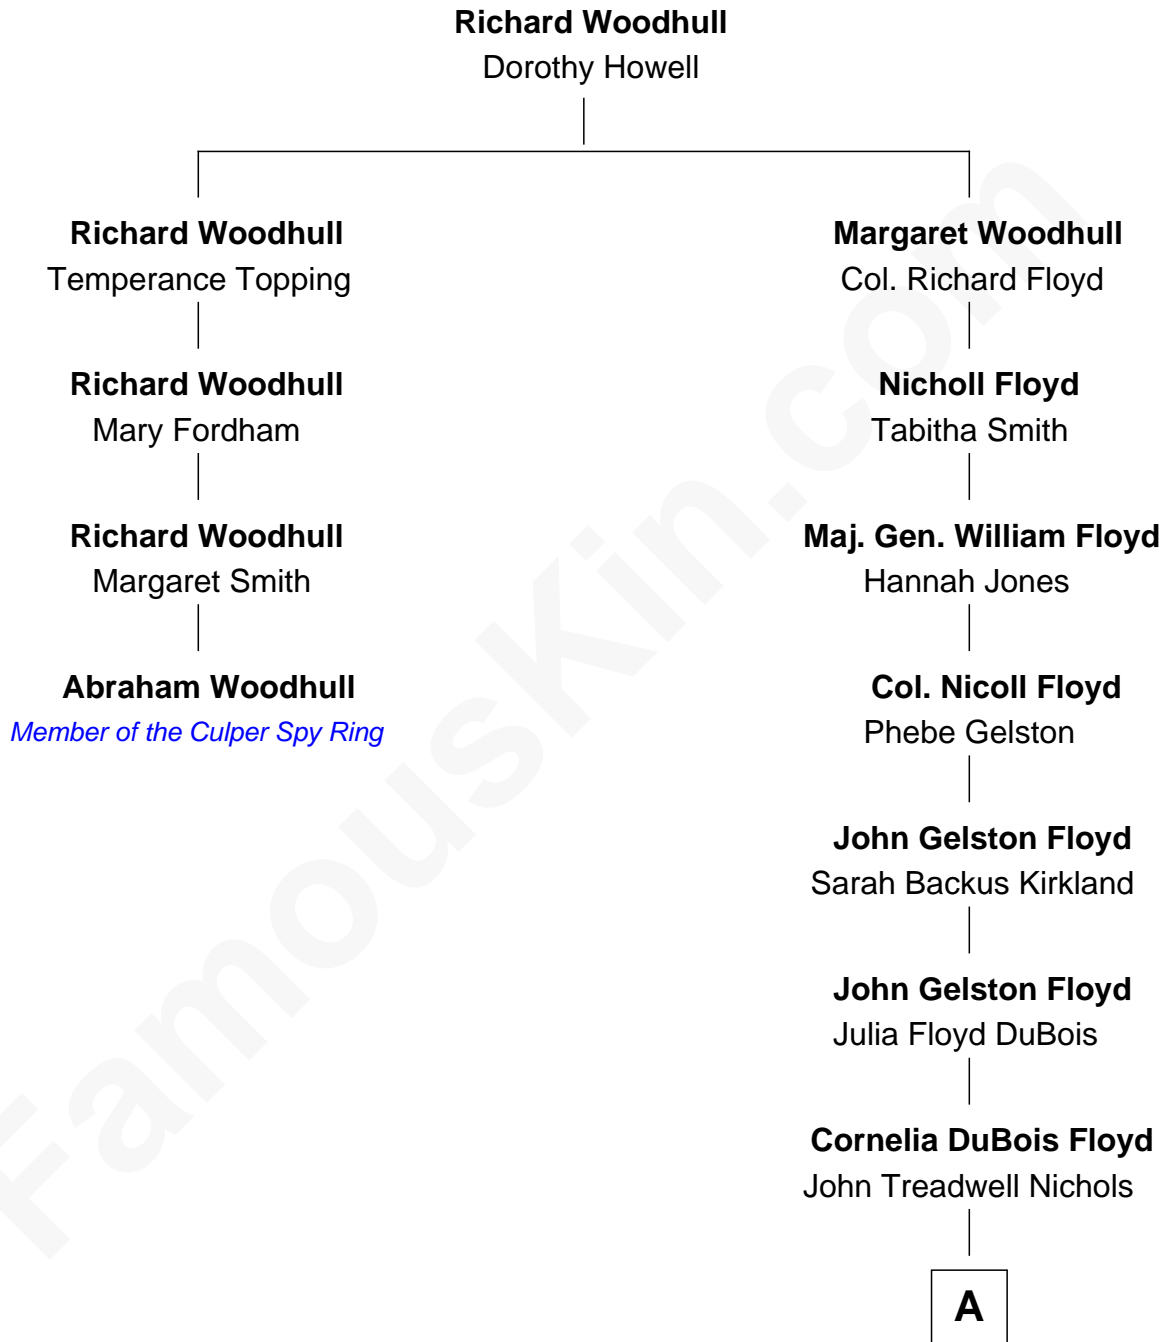

FamousKin.com

Relationship Chart of

Abraham Woodhull

Member of the Culper Spy Ring during the American Revolution

3rd cousin 5 times removed of

Bill Weld

68th Governor of Massachusetts

A

Mary Blake Nichols

David Weld

Bill Weld

68th Governor of Massachusetts

FamousKin.com