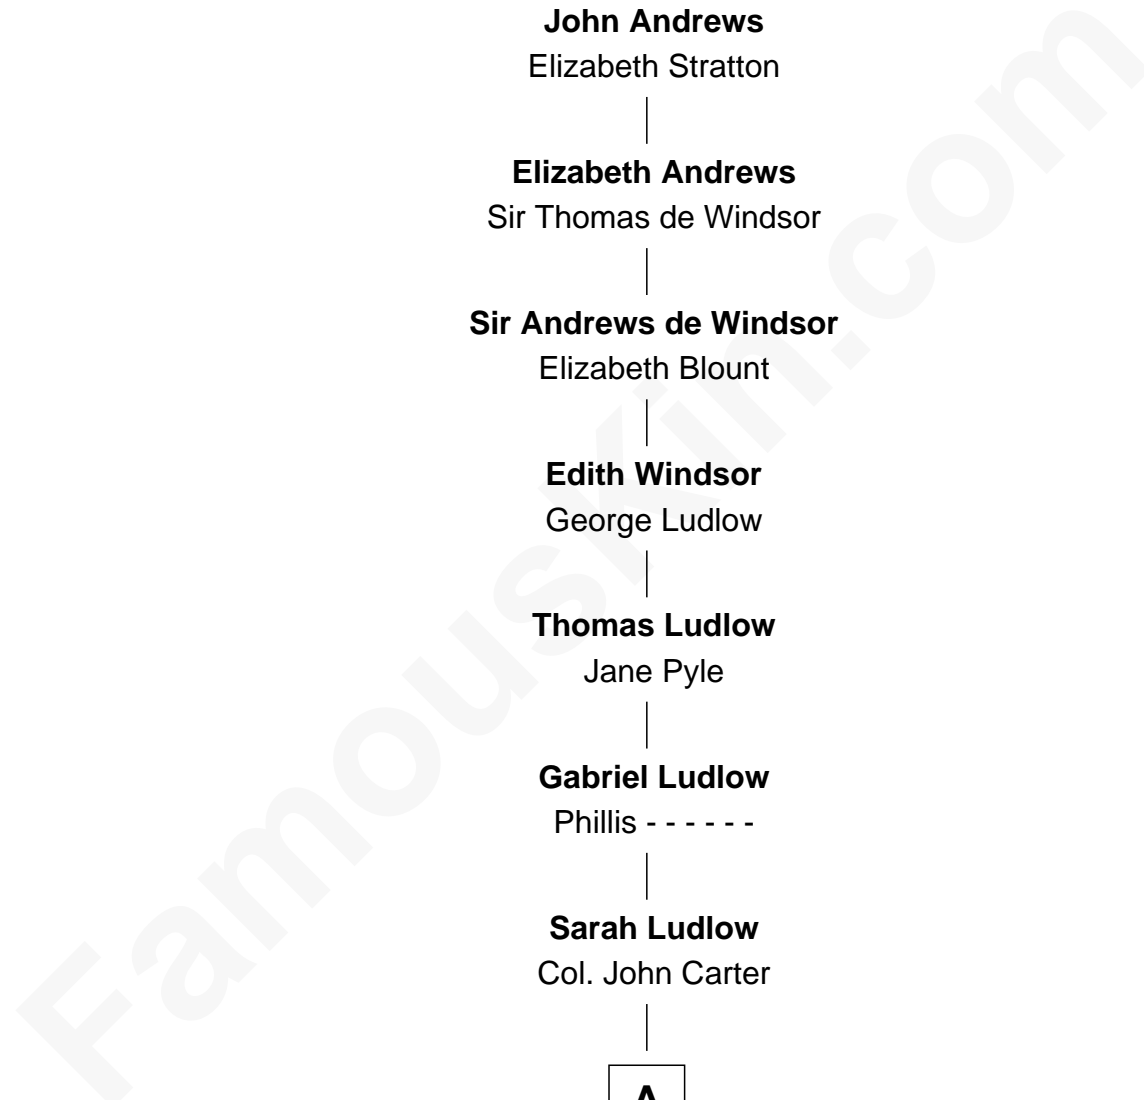

13th Great-grandfather of

Harry F. Byrd
50th Governor of Virginia

James Andrewe

Alice Weyland

John Andrews

Elizabeth Stratton

Elizabeth Andrews

Sir Thomas de Windsor

Sir Andrews de Windsor

Elizabeth Blount

Edith Windsor

George Ludlow

Thomas Ludlow

Jane Pyle

Gabriel Ludlow

Phillis - - - - -

Sarah Ludlow

Col. John Carter

A