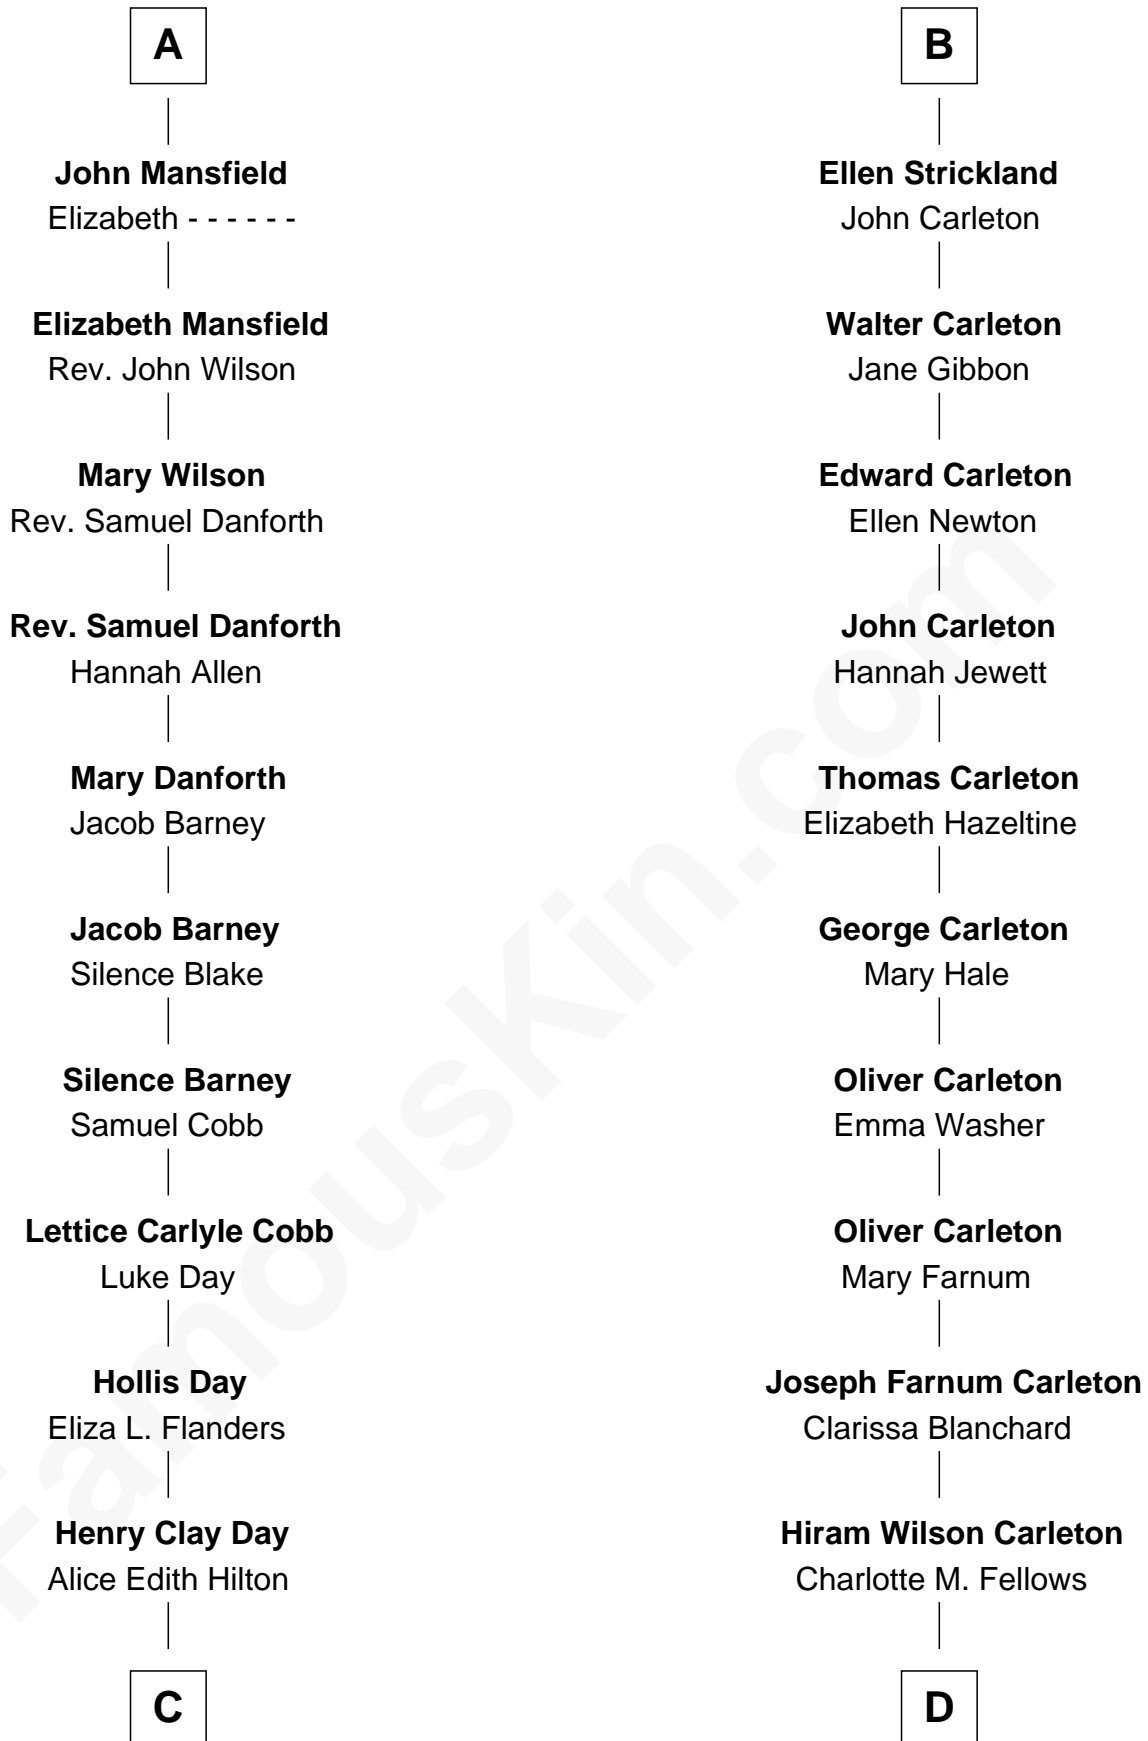

FamousKin.com

Relationship Chart of

Sandra Day O'Connor

First Female U.S. Supreme Court Justice

18th cousin 2 times removed of

Mickey Rourke
Movie Actor

Sir Robert de Ferrers
Joan Beaufort

C

Henry R. Day
Ada Mae Wilkey

Sandra Day O'Connor
U.S. Supreme Court Justice

D

Joseph Clinton Carleton
Maud Alice Fitts

Hazel May Carleton
Leonard Ernest Cameron

Annette Elizabeth Cameron
Philip Andrew Rourke